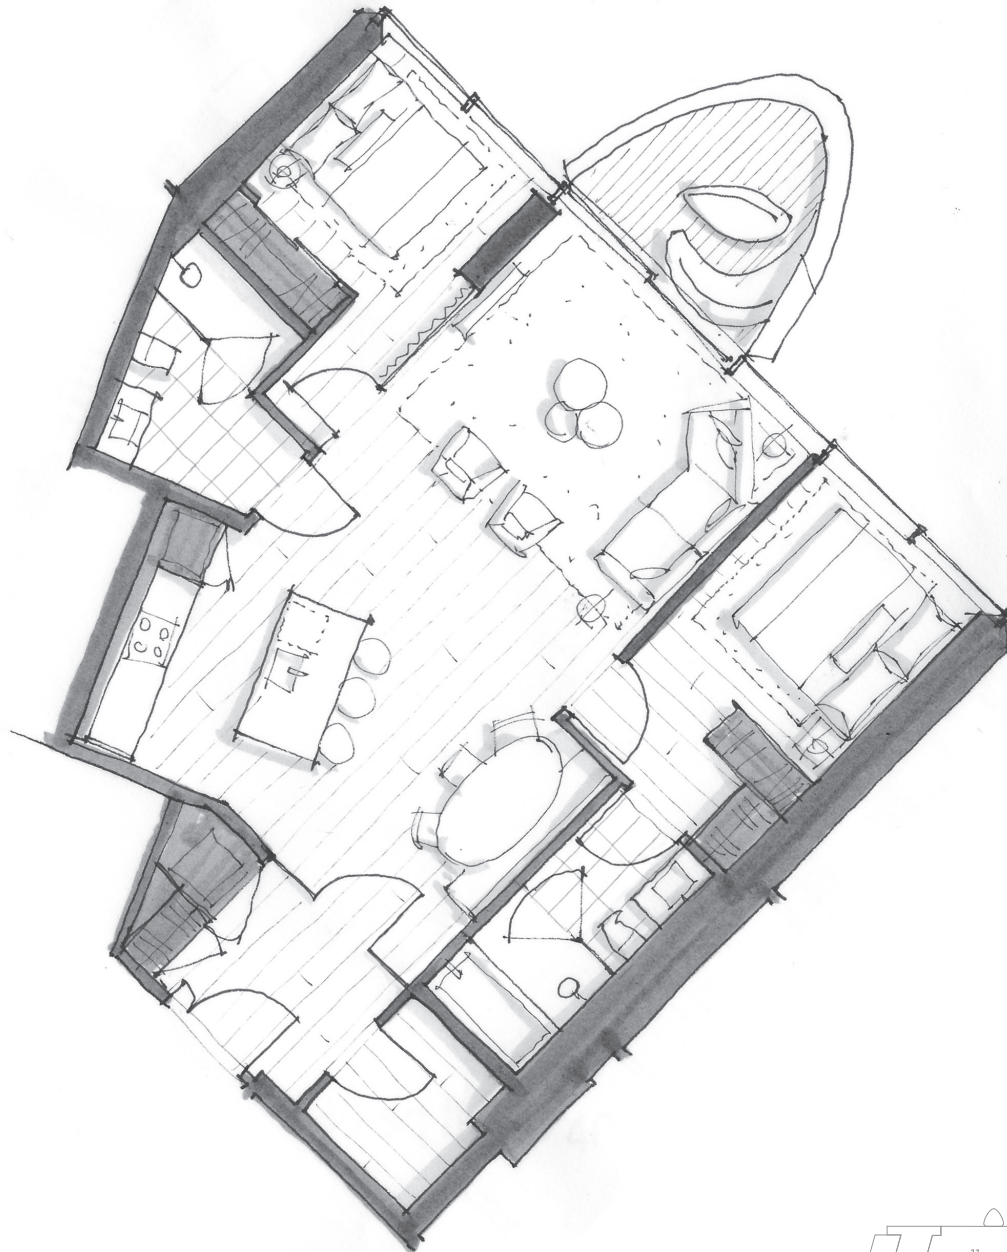

## DIMORA 902

Two Bedroom + Sanctuary

1,141 Total Square Feet

Floor 9

WEST 41ST AVENUE

FLOOR 9

**PIERO LISSONI**  
× **OAKRIDGE**

Dimensions, sizes, specifications, renderings, layouts and materials are approximate only and subject to change without notice. Interior square footage is combined with balcony square footage and included in total advertised square footage of the homes. Exterior walls and glazing, balcony configurations, fascia, guardrails, screens and façade panel locations are approximate and vary in area and extent depending on the home. Please ask sales representative for details. E.&O.E.