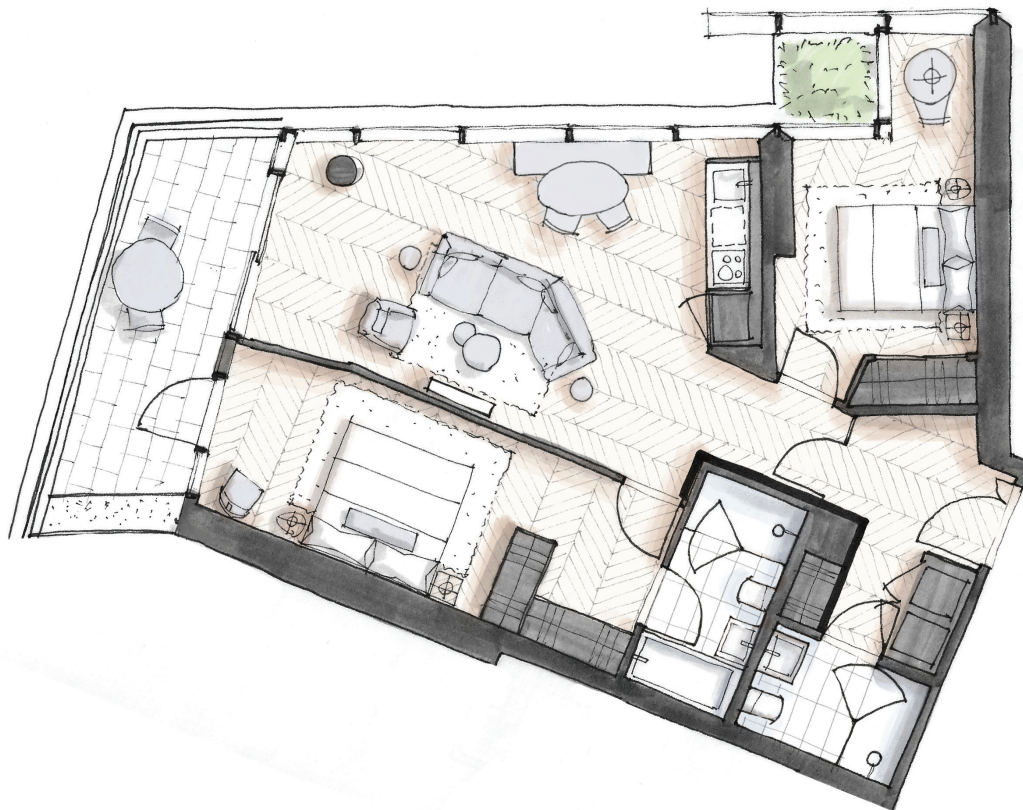

# PALAZZO 4105

Two Bedroom

1,099 Total Square Feet

Floor 41

PIERO LISSONI  
× OAKRIDGE  
*Palazzi*

WEST 41ST AVENUE

FLOOR 41

Dimensions, sizes, specifications, renderings, layouts and materials are approximate only and subject to change without notice. Interior square footage is combined with balcony square footage and included in total advertised square footage of the homes. Exterior walls and glazing, balcony configurations, fascia, guardrails, screens and façade panel locations are approximate and vary in area and extent depending on the home. Please ask sales representative for details. E.&O.E.