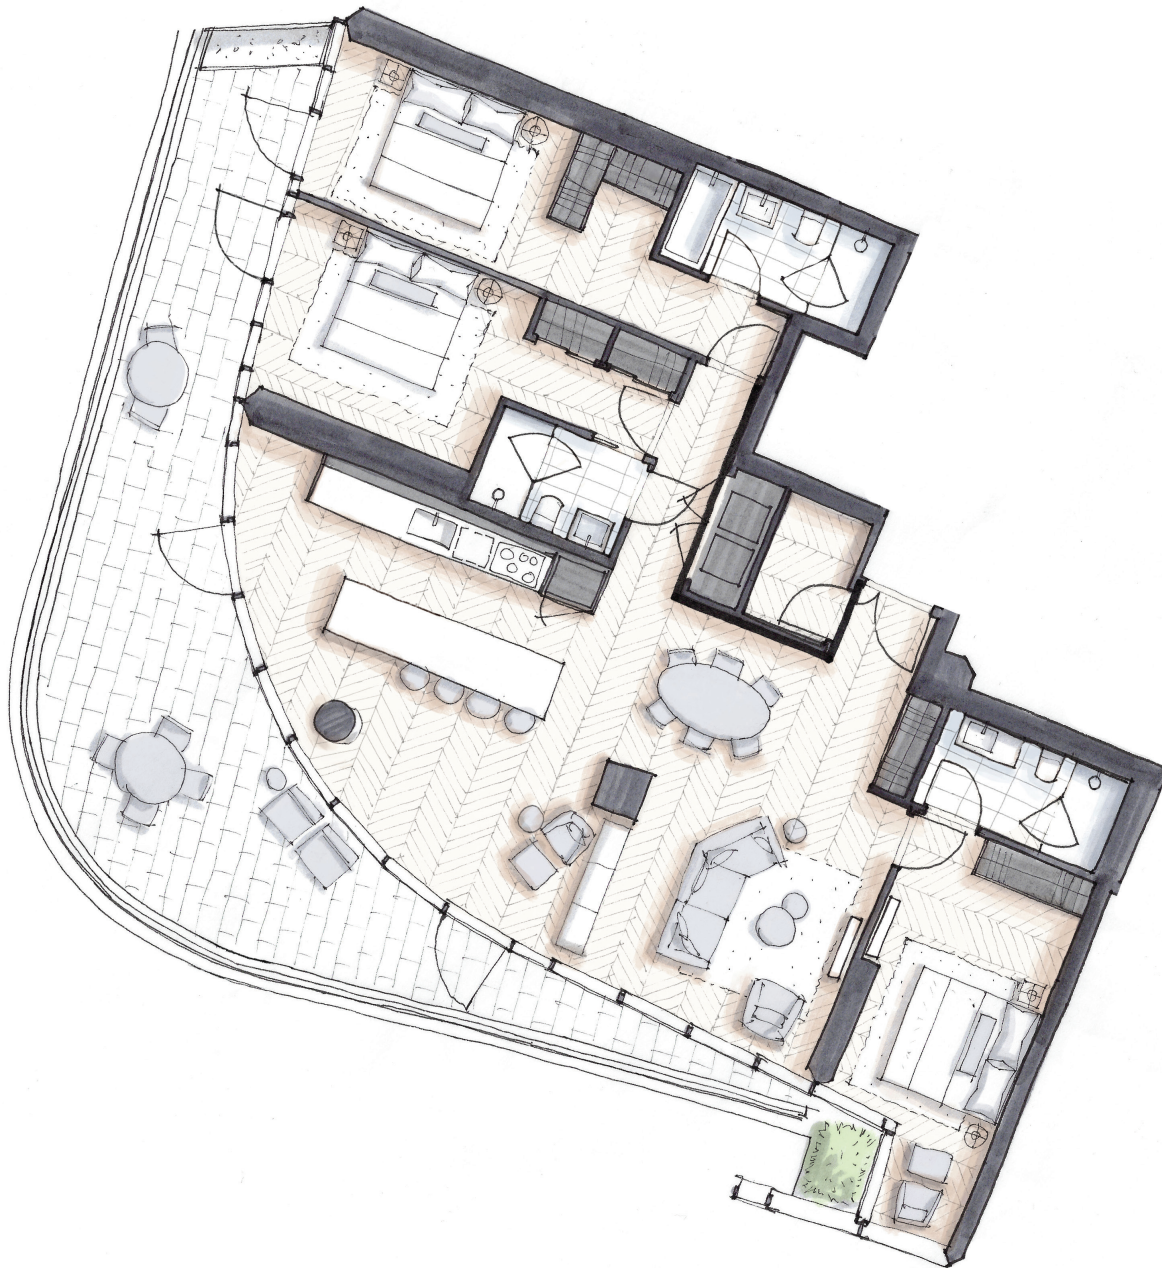

OAKRIDGE

PALAZZO 4104

Three Bedroom
2,237 Total Square Feet
Floor 41

PIERO LISSONI
x OAKRIDGE
Palazzi

WEST 41ST AVENUE

FLOOR 41

Dimensions, sizes, specifications, renderings, layouts and materials are approximate only and subject to change without notice. Interior square footage is combined with balcony square footage and included in total advertised square footage of the homes. Exterior walls and glazing, balcony configurations, fascia, guardrails, screens and façade panel locations are approximate and vary in area and extent depending on the home. Please ask sales representative for details. E.&O.E.