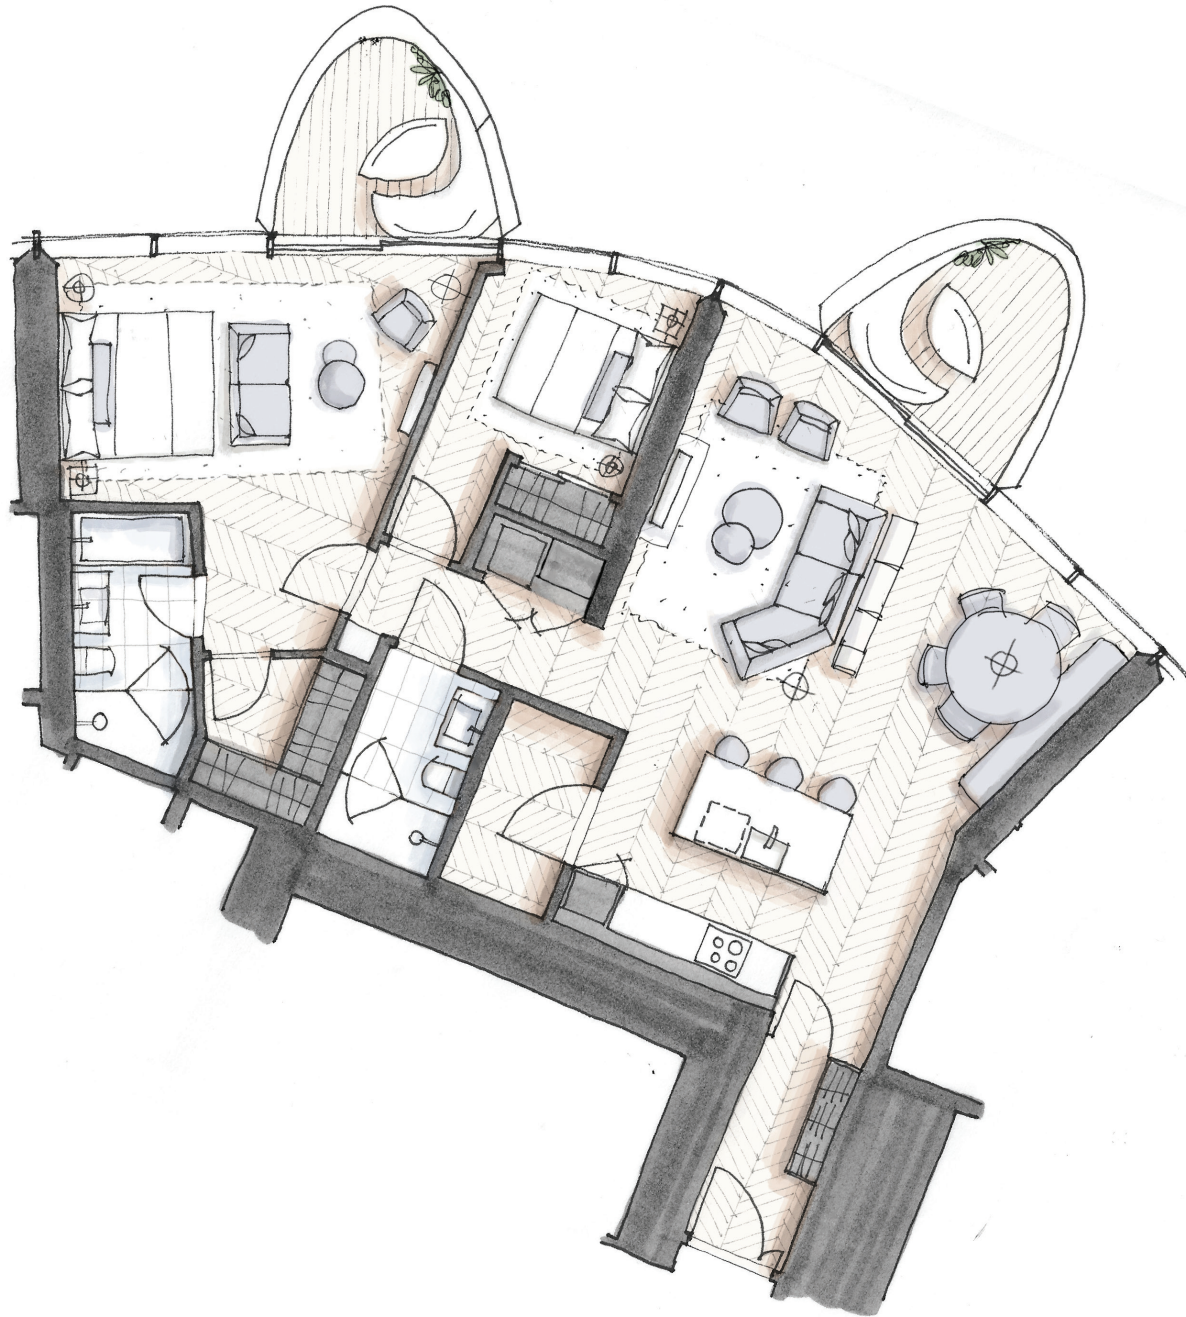

OAKRIDGE

PALAZZO 4101

Two Bedroom + Sanctuary

1,396 Total Square Feet

Floor 41

WEST 41ST AVENUE

FLOOR 41

PIERO LISSONI
x OAKRIDGE
Palazzi

Dimensions, sizes, specifications, renderings, layouts and materials are approximate only and subject to change without notice. Interior square footage is combined with balcony square footage and included in total advertised square footage of the homes. Exterior walls and glazing, balcony configurations, fascia, guardrails, screens and façade panel locations are approximate and vary in area and extent depending on the home. Please ask sales representative for details. E.&O.E.