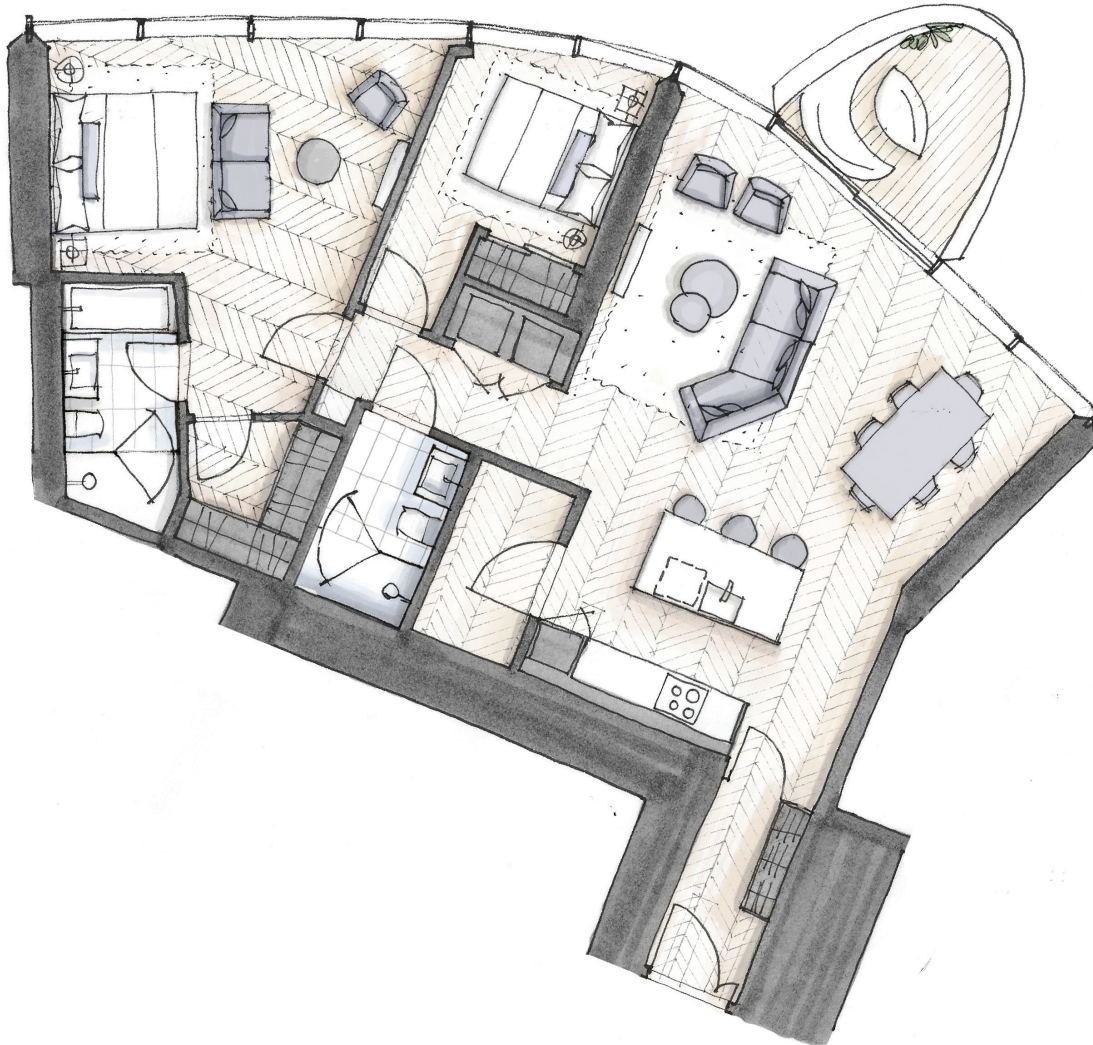

OAKRIDGE

PALAZZO 4001

Two Bedroom + Sanctuary
1,328 Total Square Feet
Floor 40

PIERO LISSONI
x OAKRIDGE
Palazzi

WEST 41ST AVENUE

FLOOR 40

Dimensions, sizes, specifications, renderings, layouts and materials are approximate only and subject to change without notice. Interior square footage is combined with balcony square footage and included in total advertised square footage of the homes. Exterior walls and glazing, balcony configurations, fascia, guardrails, screens and façade panel locations are approximate and vary in area and extent depending on the home. Please ask sales representative for details. E.&O.E.