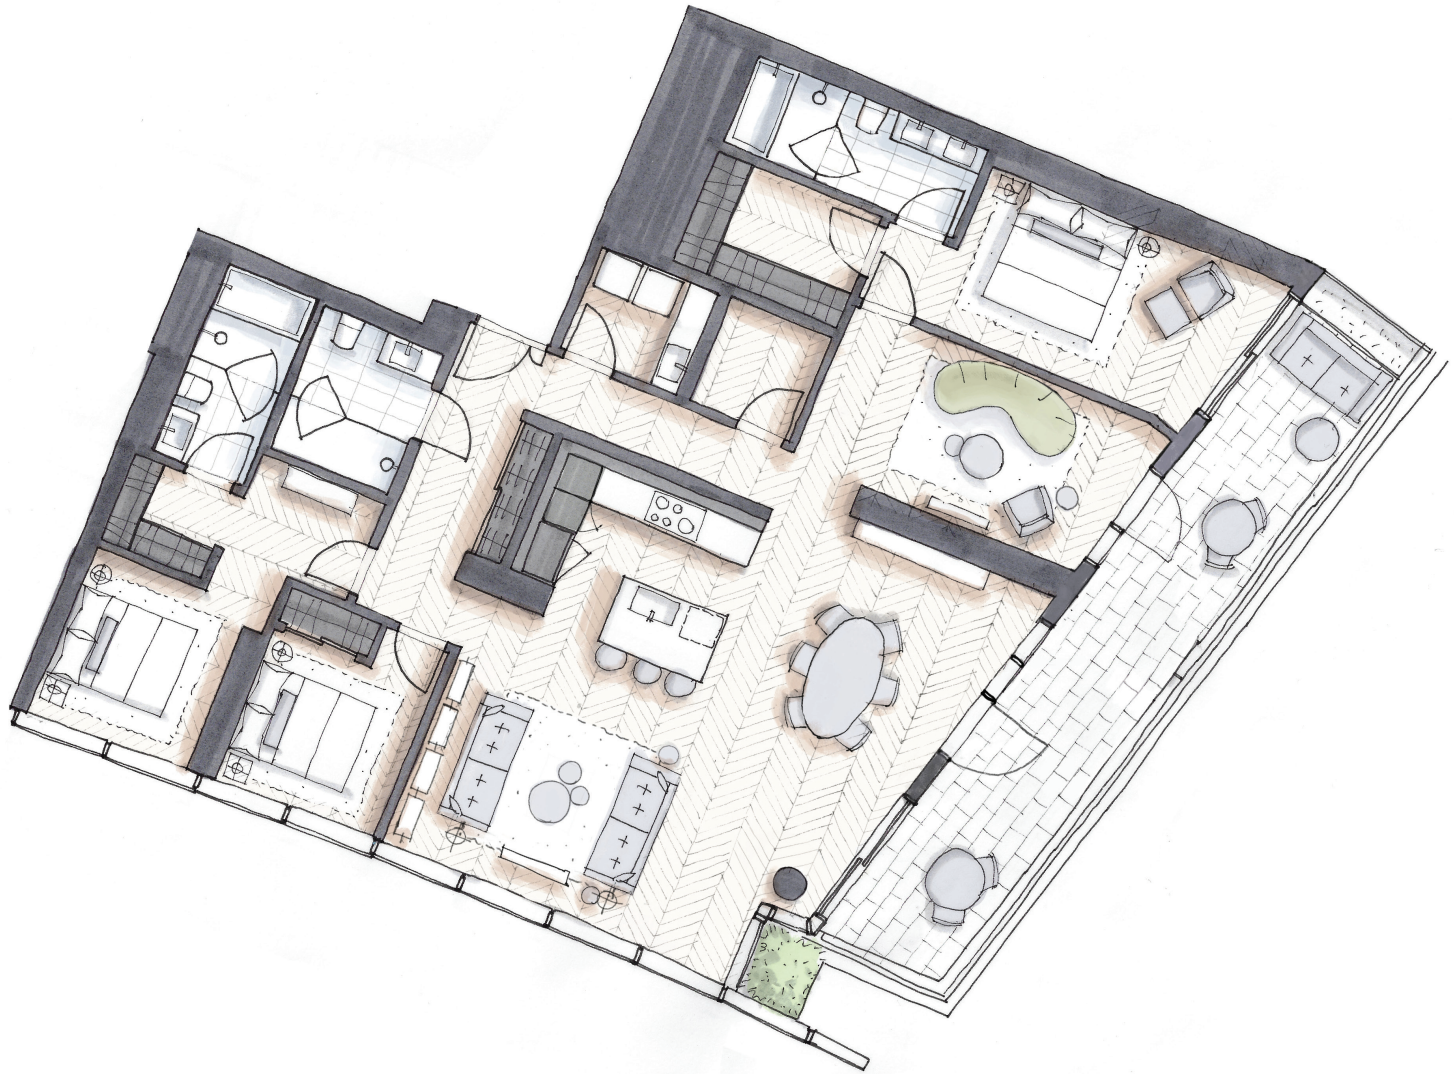

OAKRIDGE

PALAZZO 3903

Three Bedroom + Family

2,166 Total Square Feet

Floor 39

PIERO LISSONI
x OAKRIDGE
Palazzi

WEST 41ST AVENUE

FLOOR 39

Dimensions, sizes, specifications, renderings, layouts and materials are approximate only and subject to change without notice. Interior square footage is combined with balcony square footage and included in total advertised square footage of the homes. Exterior walls and glazing, balcony configurations, fascia, guardrails, screens and façade panel locations are approximate and vary in area and extent depending on the home. Please ask sales representative for details. E.&O.E.