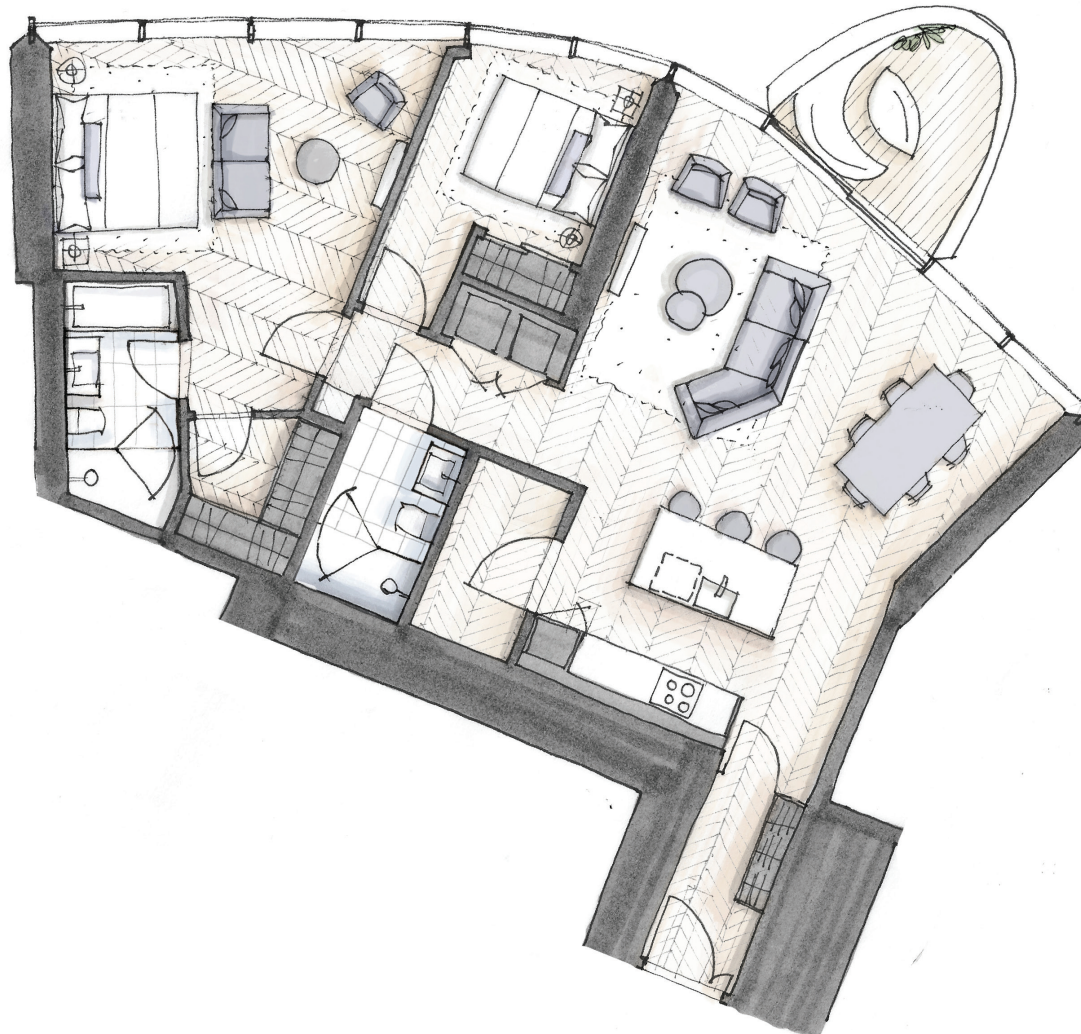

OAKRIDGE

PALAZZO 3901

Two Bedroom + Sanctuary
1,328 Total Square Feet
Floor 39

PIERO LISSONI
x OAKRIDGE
Palazzi

WEST 41ST AVENUE

FLOOR 39

Dimensions, sizes, specifications, renderings, layouts and materials are approximate only and subject to change without notice. Interior square footage is combined with balcony square footage and included in total advertised square footage of the homes. Exterior walls and glazing, balcony configurations, fascia, guardrails, screens and façade panel locations are approximate and vary in area and extent depending on the home. Please ask sales representative for details. E.&O.E.