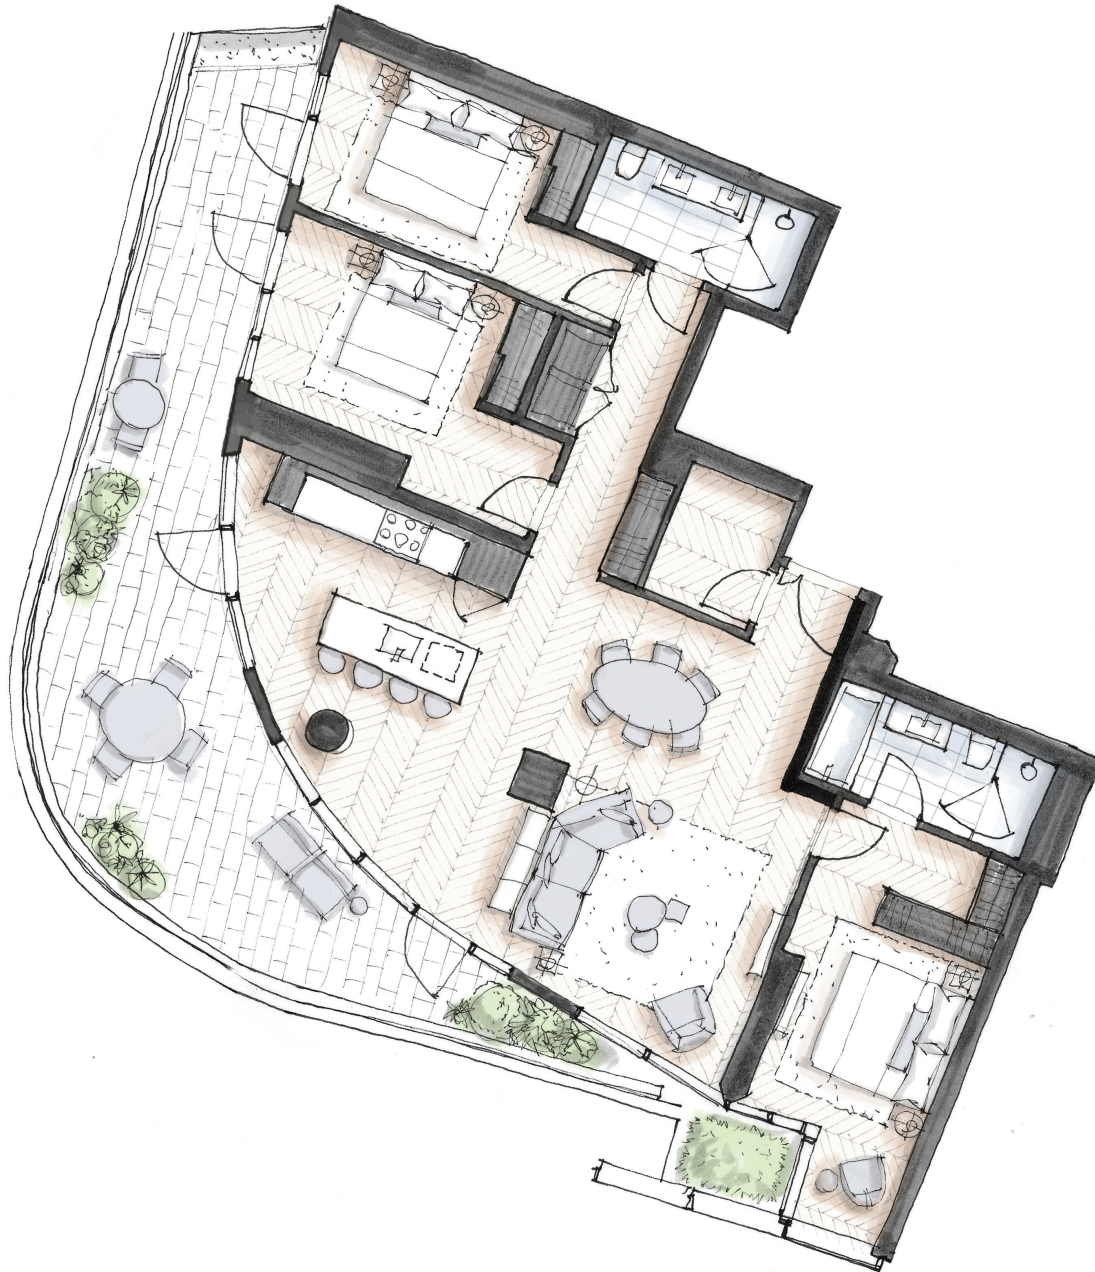

# PALAZZO 3804

Three Bedroom  
1,986 Total Square Feet  
Floor 38

PIERO LISSONI  
x OAKRIDGE  
*Palazzi*

WEST 41ST AVENUE

FLOOR 38

Dimensions, sizes, specifications, renderings, layouts and materials are approximate only and subject to change without notice. Interior square footage is combined with balcony square footage and included in total advertised square footage of the homes. Exterior walls and glazing, balcony configurations, fascia, guardrails, screens and façade panel locations are approximate and vary in area and extent depending on the home. Please ask sales representative for details. E.&O.E.