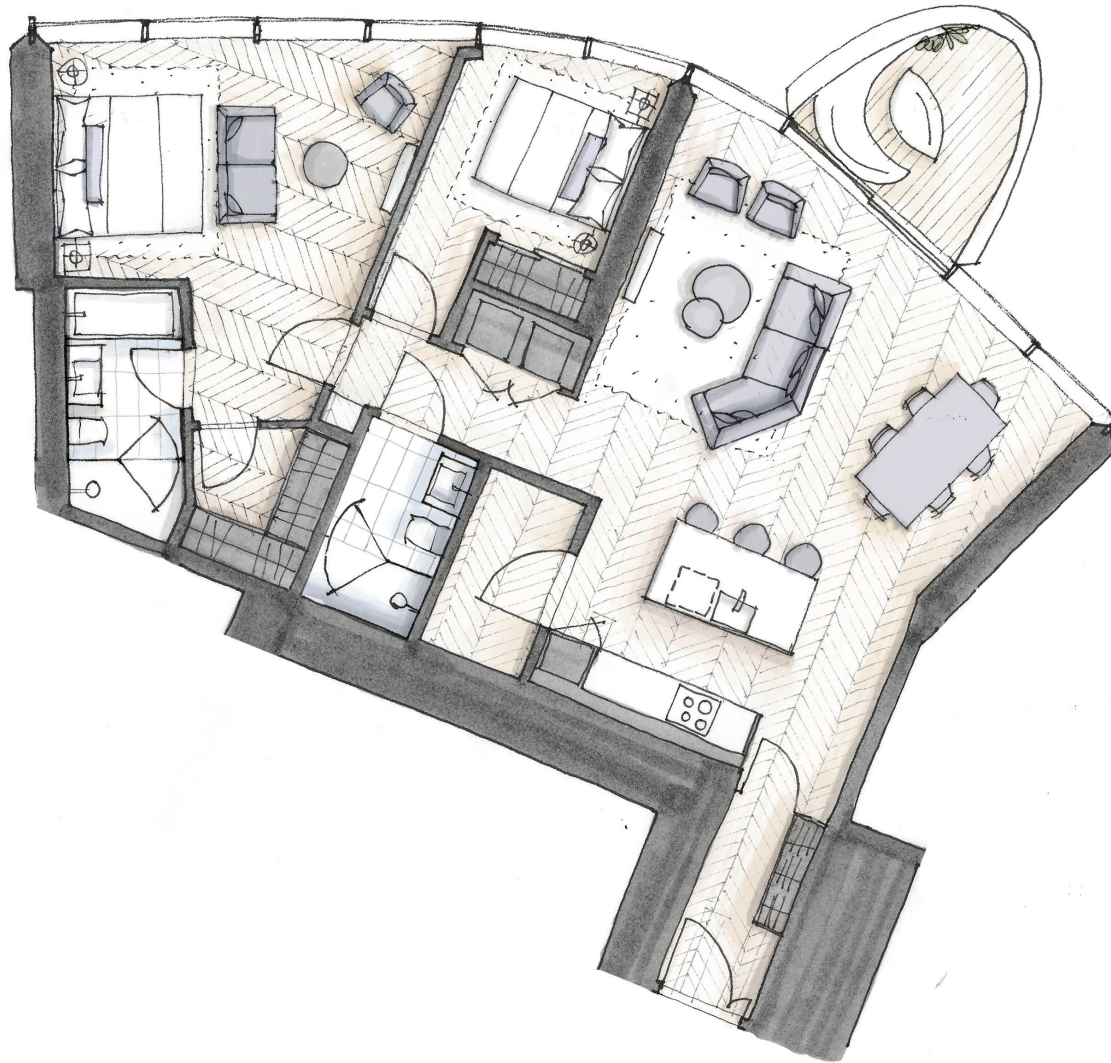

OAKRIDGE

PALAZZO 3801

Two Bedroom + Sanctuary
1,328 Total Square Feet
Floor 38

PIERO LISSONI
× OAKRIDGE
Palazzi

WEST 41ST AVENUE

FLOOR 38

Dimensions, sizes, specifications, renderings, layouts and materials are approximate only and subject to change without notice. Interior square footage is combined with balcony square footage and included in total advertised square footage of the homes. Exterior walls and glazing, balcony configurations, fascia, guardrails, screens and façade panel locations are approximate and vary in area and extent depending on the home. Please ask sales representative for details. E.&O.E.