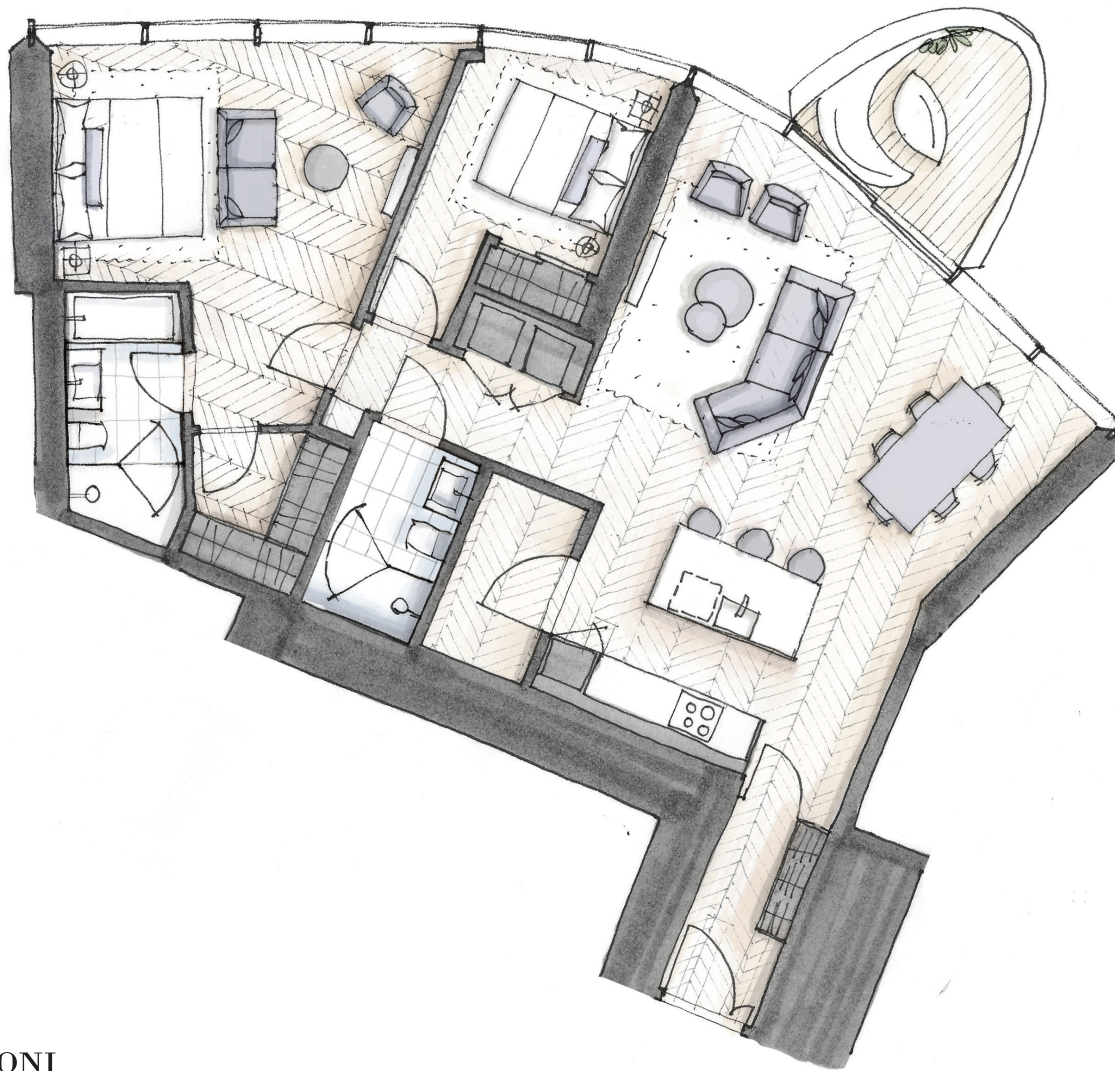

OAKRIDGE

PALAZZO 3701

Two Bedroom + Sanctuary
1,328 Total Square Feet
Floor 37

PIERO LISSONI
x OAKRIDGE
Palazzi

WEST 41ST AVENUE

FLOOR 37

Dimensions, sizes, specifications, renderings, layouts and materials are approximate only and subject to change without notice. Interior square footage is combined with balcony square footage and included in total advertised square footage of the homes. Exterior walls and glazing, balcony configurations, fascia, guardrails, screens and façade panel locations are approximate and vary in area and extent depending on the home. Please ask sales representative for details. E.&O.E.