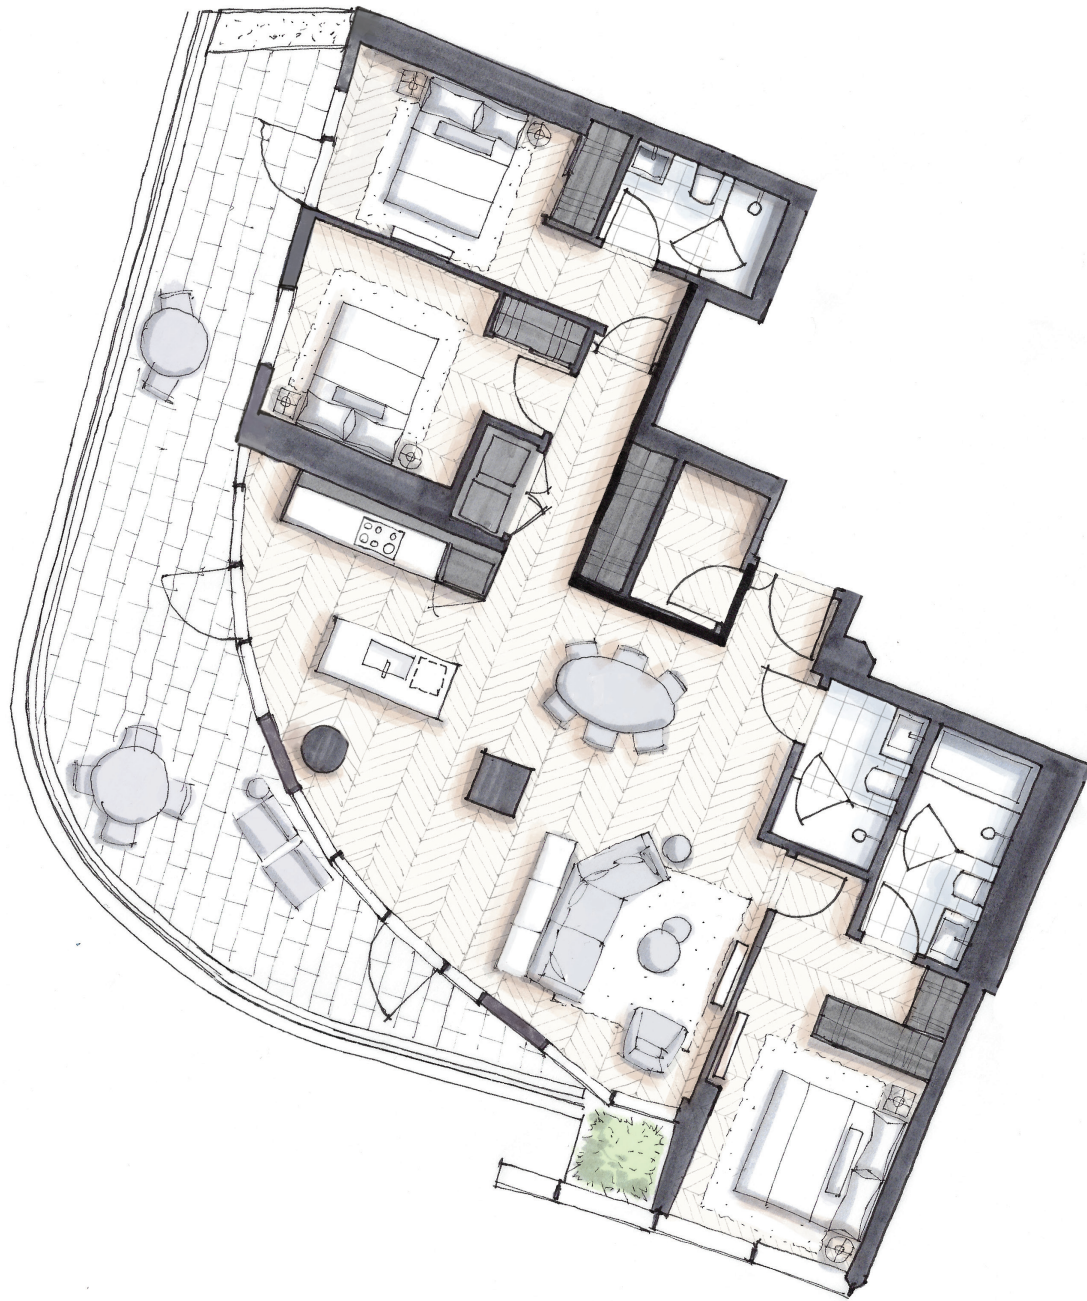

OAKRIDGE

PALAZZO 3604

Three Bedroom
1,901 Total Square Feet
Floor 36

PIERO LISSONI
x OAKRIDGE
Palazzi

WEST 41ST AVENUE

FLOOR 36

Dimensions, sizes, specifications, renderings, layouts and materials are approximate only and subject to change without notice. Interior square footage is combined with balcony square footage and included in total advertised square footage of the homes. Exterior walls and glazing, balcony configurations, fascia, guardrails, screens and façade panel locations are approximate and vary in area and extent depending on the home. Please ask sales representative for details. E.&O.E.

westbank²⁵