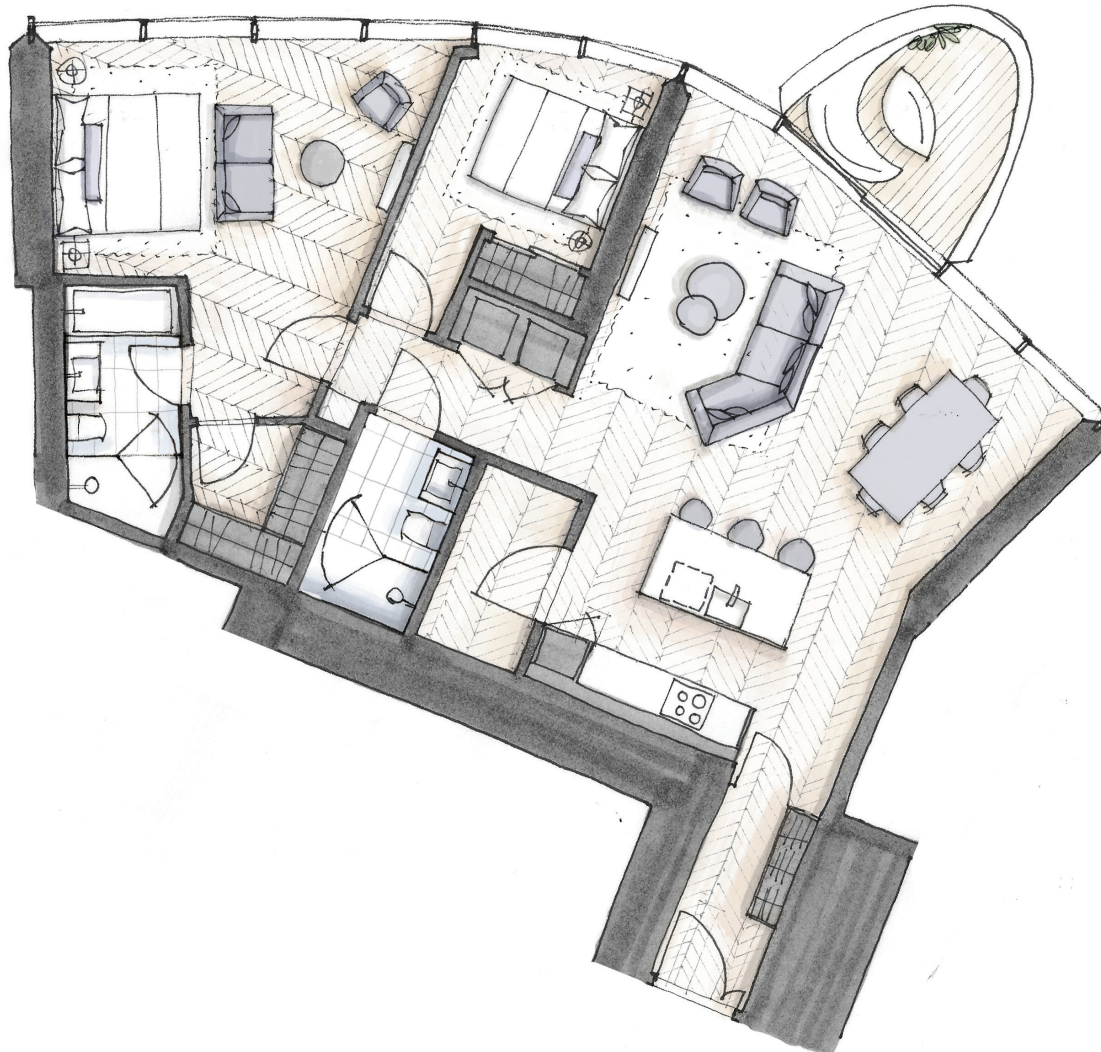

# PALAZZO 3601

Two Bedroom + Sanctuary  
1,328 Total Square Feet  
Floor 36

PIERO LISSONI  
x OAKRIDGE  
*Palazzi*

WEST 41ST AVENUE

FLOOR 36

Dimensions, sizes, specifications, renderings, layouts and materials are approximate only and subject to change without notice. Interior square footage is combined with balcony square footage and included in total advertised square footage of the homes. Exterior walls and glazing, balcony configurations, fascia, guardrails, screens and façade panel locations are approximate and vary in area and extent depending on the home. Please ask sales representative for details. E.&O.E.

westbank<sup>25</sup>