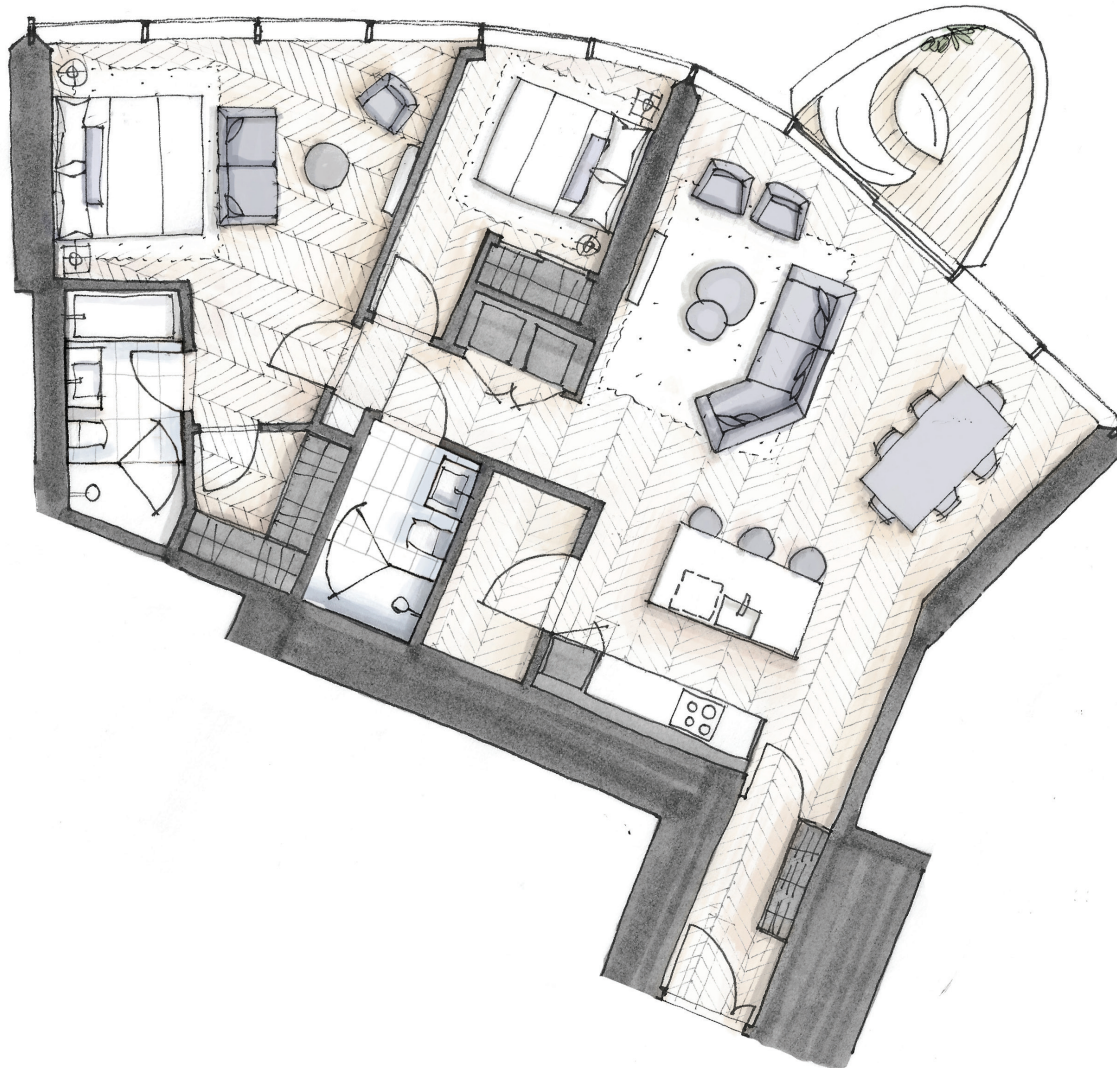

OAKRIDGE

PALAZZO 3501

Two Bedroom + Sanctuary
1,324 Total Square Feet
Floor 35

PIERO LISSONI
x OAKRIDGE
Palazzi

WEST 41ST AVENUE

FLOOR 35

Dimensions, sizes, specifications, renderings, layouts and materials are approximate only and subject to change without notice. Interior square footage is combined with balcony square footage and included in total advertised square footage of the homes. Exterior walls and glazing, balcony configurations, fascia, guardrails, screens and façade panel locations are approximate and vary in area and extent depending on the home. Please ask sales representative for details. E.&O.E.