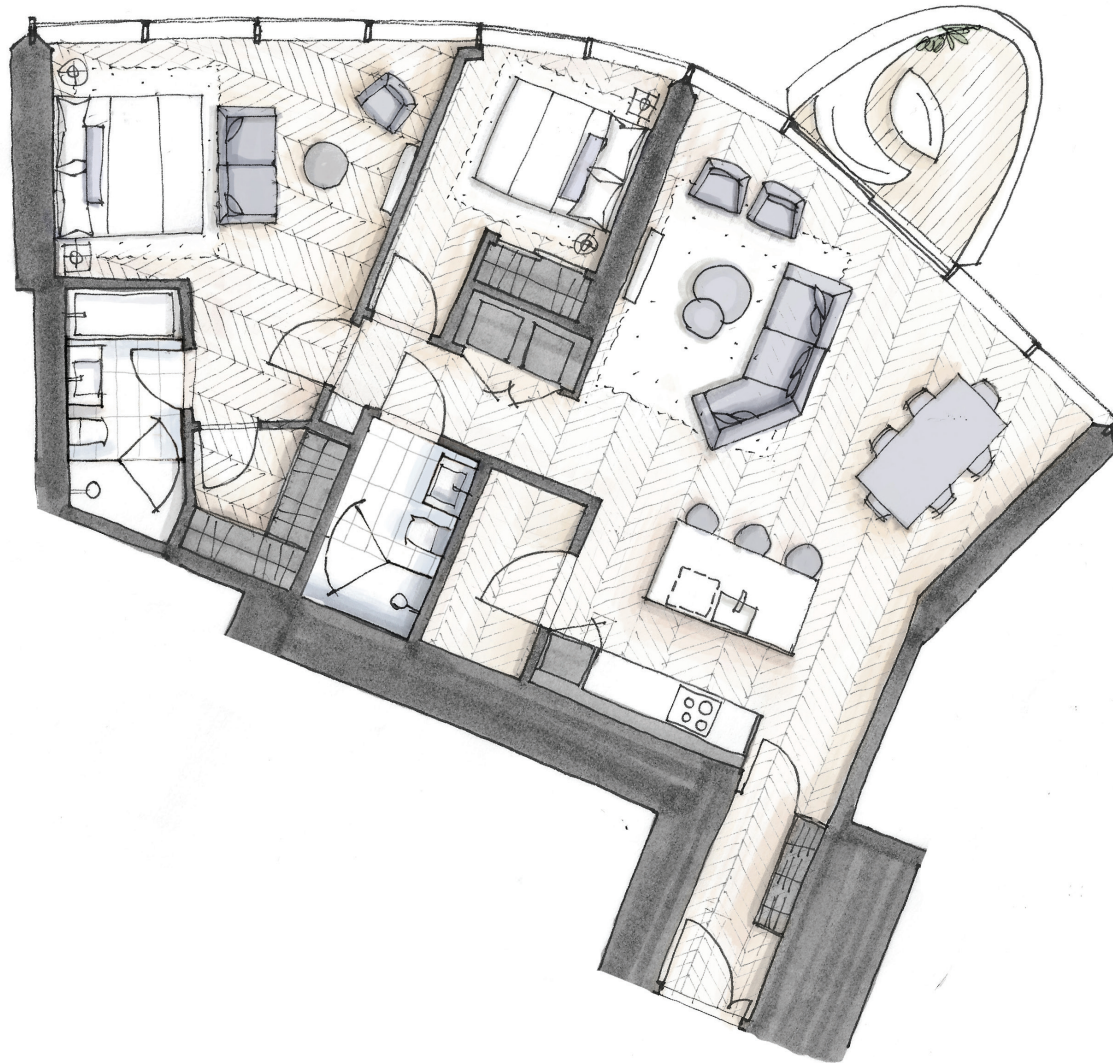

OAKRIDGE

PALAZZO 3401

Two Bedroom + Sanctuary
1,324 Total Square Feet
Floor 34

PIERO LISSONI
x OAKRIDGE
Palazzi

WEST 41ST AVENUE

FLOOR 34

Dimensions, sizes, specifications, renderings, layouts and materials are approximate only and subject to change without notice. Interior square footage is combined with balcony square footage and included in total advertised square footage of the homes. Exterior walls and glazing, balcony configurations, fascia, guardrails, screens and façade panel locations are approximate and vary in area and extent depending on the home. Please ask sales representative for details. E.&O.E.