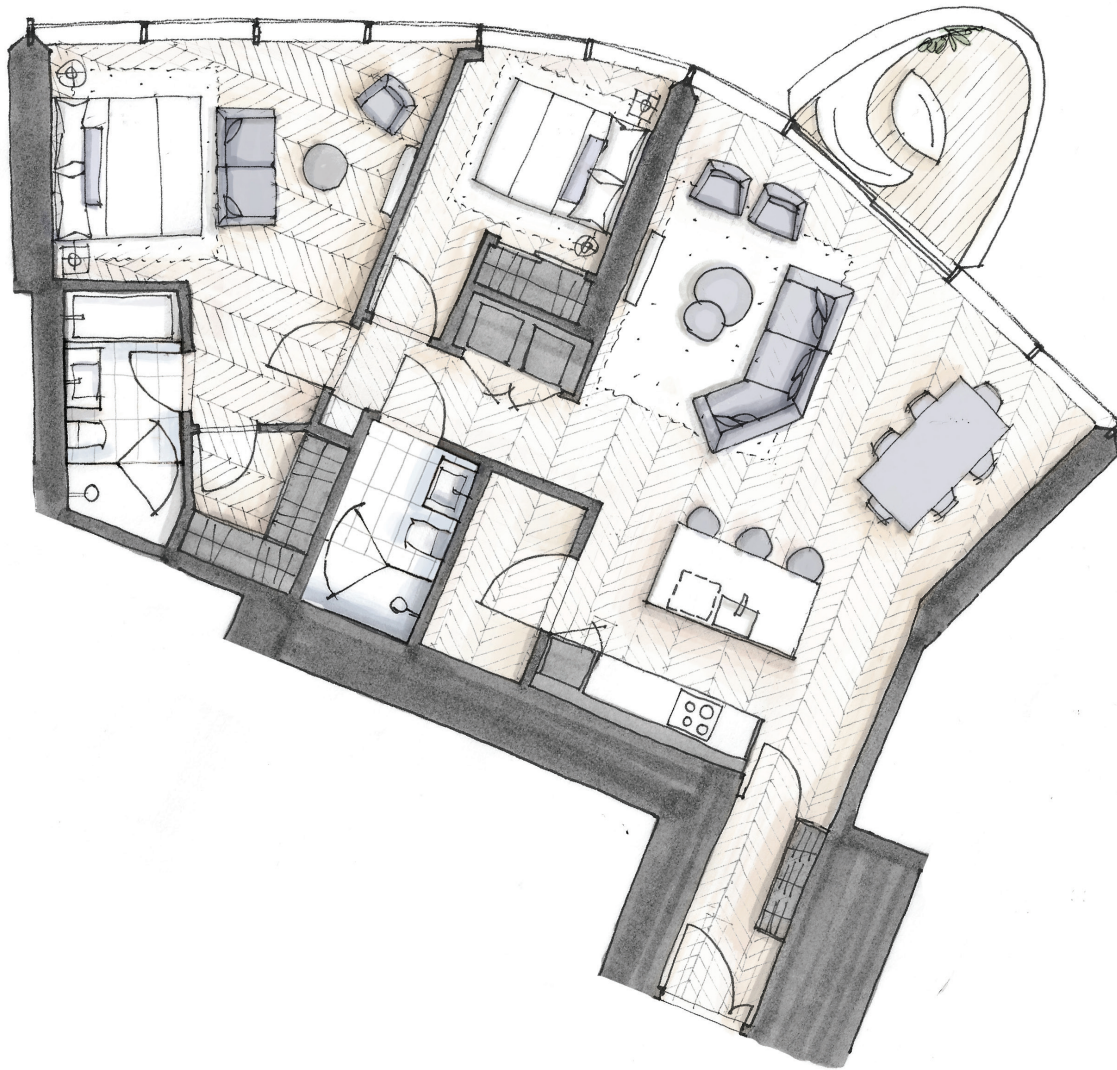

# PALAZZO 3301

Two Bedroom + Sanctuary

1,324 Total Square Feet

Floor 33

PIERO LISSONI  
x OAKRIDGE  
*Palazzi*

WEST 41ST AVENUE

FLOOR 33

Dimensions, sizes, specifications, renderings, layouts and materials are approximate only and subject to change without notice. Interior square footage is combined with balcony square footage and included in total advertised square footage of the homes. Exterior walls and glazing, balcony configurations, fascia, guardrails, screens and façade panel locations are approximate and vary in area and extent depending on the home. Please ask sales representative for details. E.&O.E.

westbank<sup>25</sup>