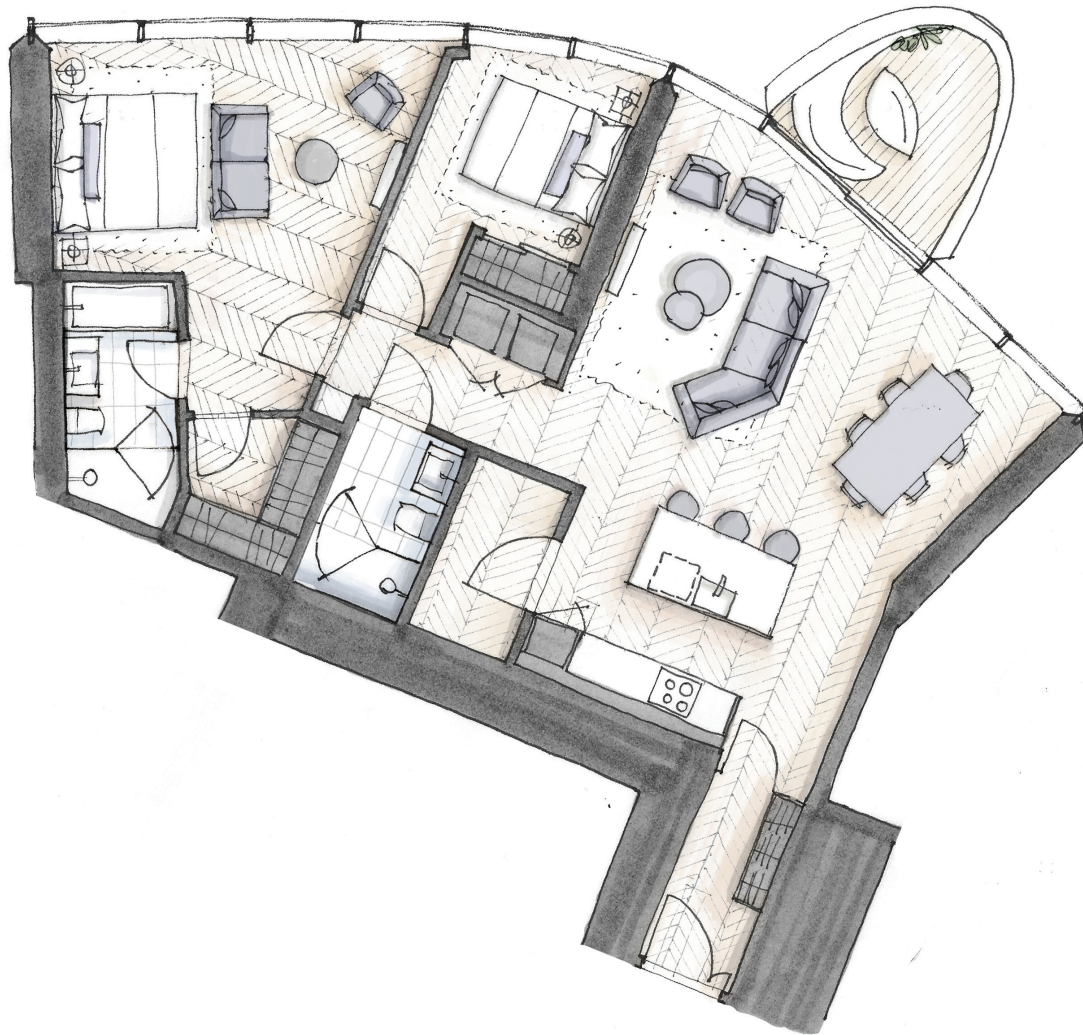

OAKRIDGE

PALAZZO 3201

Two Bedroom + Sanctuary

1,324 Total Square Feet

Floor 32

PIERO LISSONI
x OAKRIDGE
Palazzi

WEST 41ST AVENUE

FLOOR 32

Dimensions, sizes, specifications, renderings, layouts and materials are approximate only and subject to change without notice. Interior square footage is combined with balcony square footage and included in total advertised square footage of the homes. Exterior walls and glazing, balcony configurations, fascia, guardrails, screens and façade panel locations are approximate and vary in area and extent depending on the home. Please ask sales representative for details. E.&O.E.