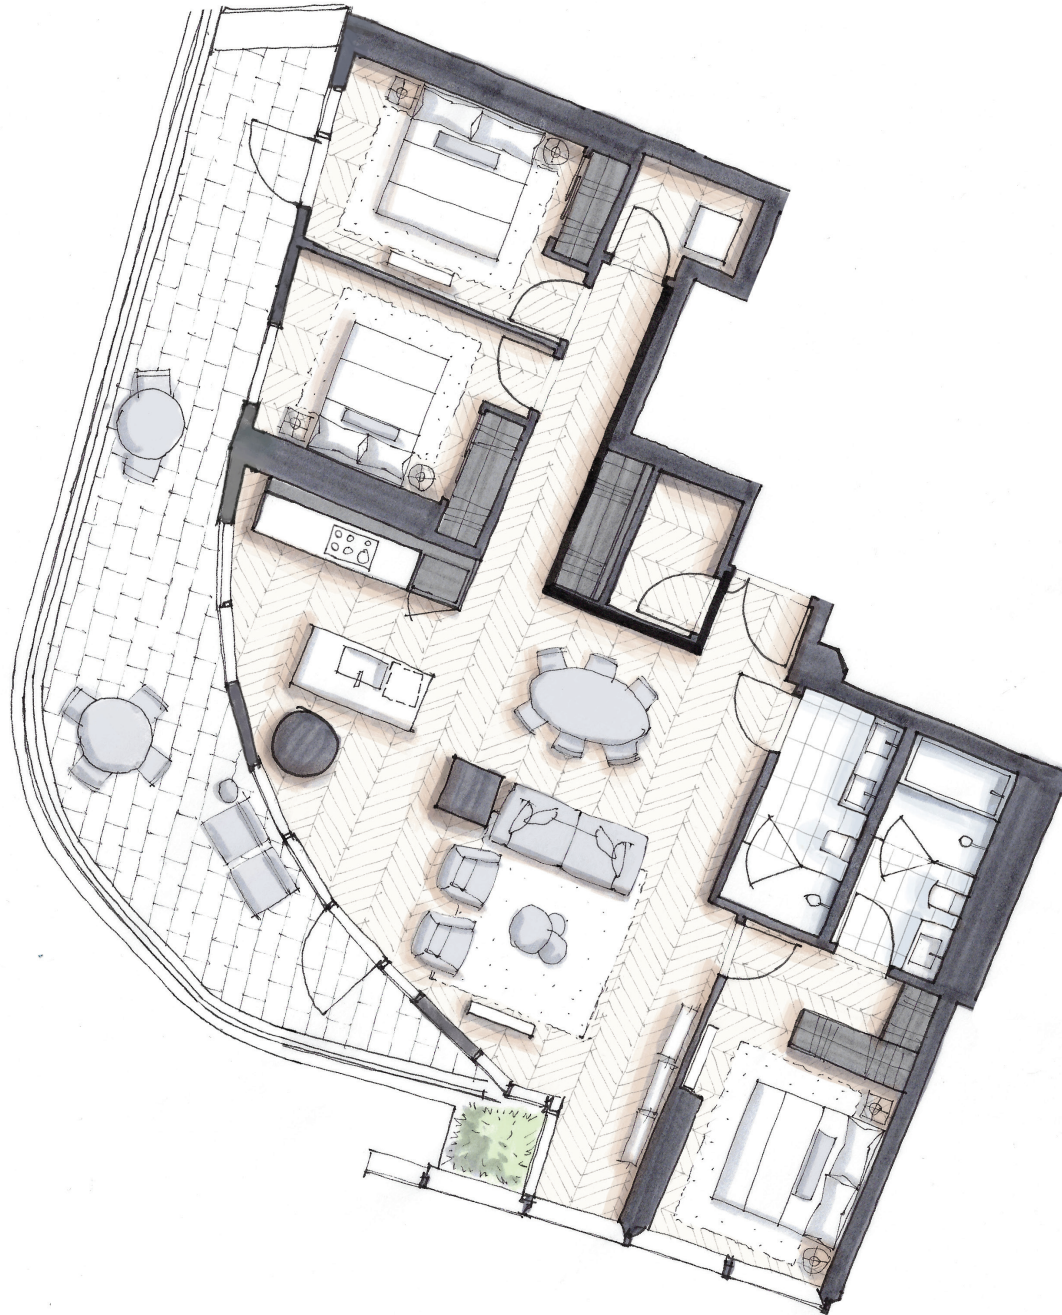

OAKRIDGE

PALAZZO 3104

Three Bedroom
1,802 Total Square Feet
Floor 31

WEST 41ST AVENUE

FLOOR 31

PIERO LISSONI
x OAKRIDGE
Palazzi

Dimensions, sizes, specifications, renderings, layouts and materials are approximate only and subject to change without notice. Interior square footage is combined with balcony square footage and included in total advertised square footage of the homes. Exterior walls and glazing, balcony configurations, fascia, guardrails, screens and façade panel locations are approximate and vary in area and extent depending on the home. Please ask sales representative for details. E.&O.E.

westbank²⁵