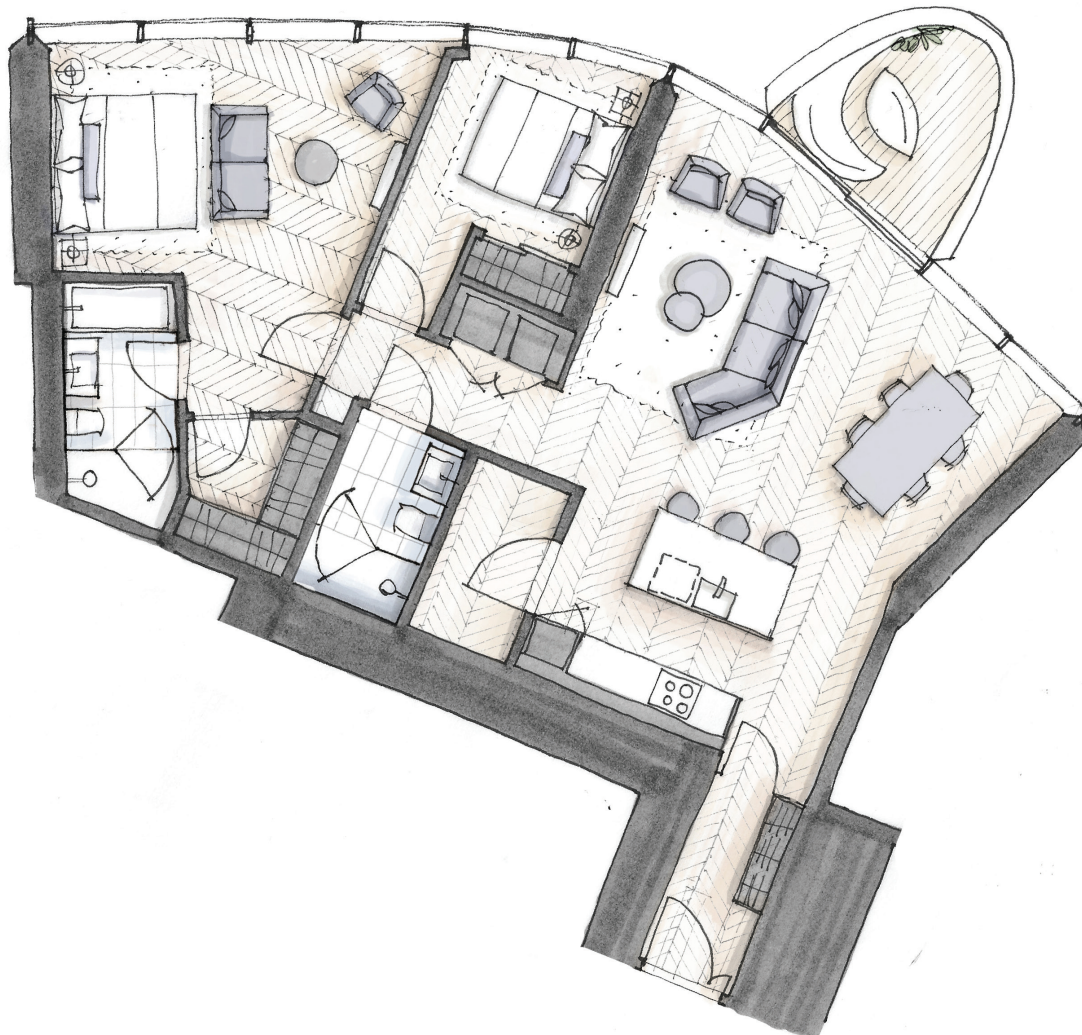

OAKRIDGE

PALAZZO 3101

Two Bedroom + Sanctuary

1,324 Total Square Feet

Floor 31

PIERO LISSONI
x OAKRIDGE
Palazzi

WEST 41ST AVENUE

FLOOR 31

Dimensions, sizes, specifications, renderings, layouts and materials are approximate only and subject to change without notice. Interior square footage is combined with balcony square footage and included in total advertised square footage of the homes. Exterior walls and glazing, balcony configurations, fascia, guardrails, screens and façade panel locations are approximate and vary in area and extent depending on the home. Please ask sales representative for details. E.&O.E.