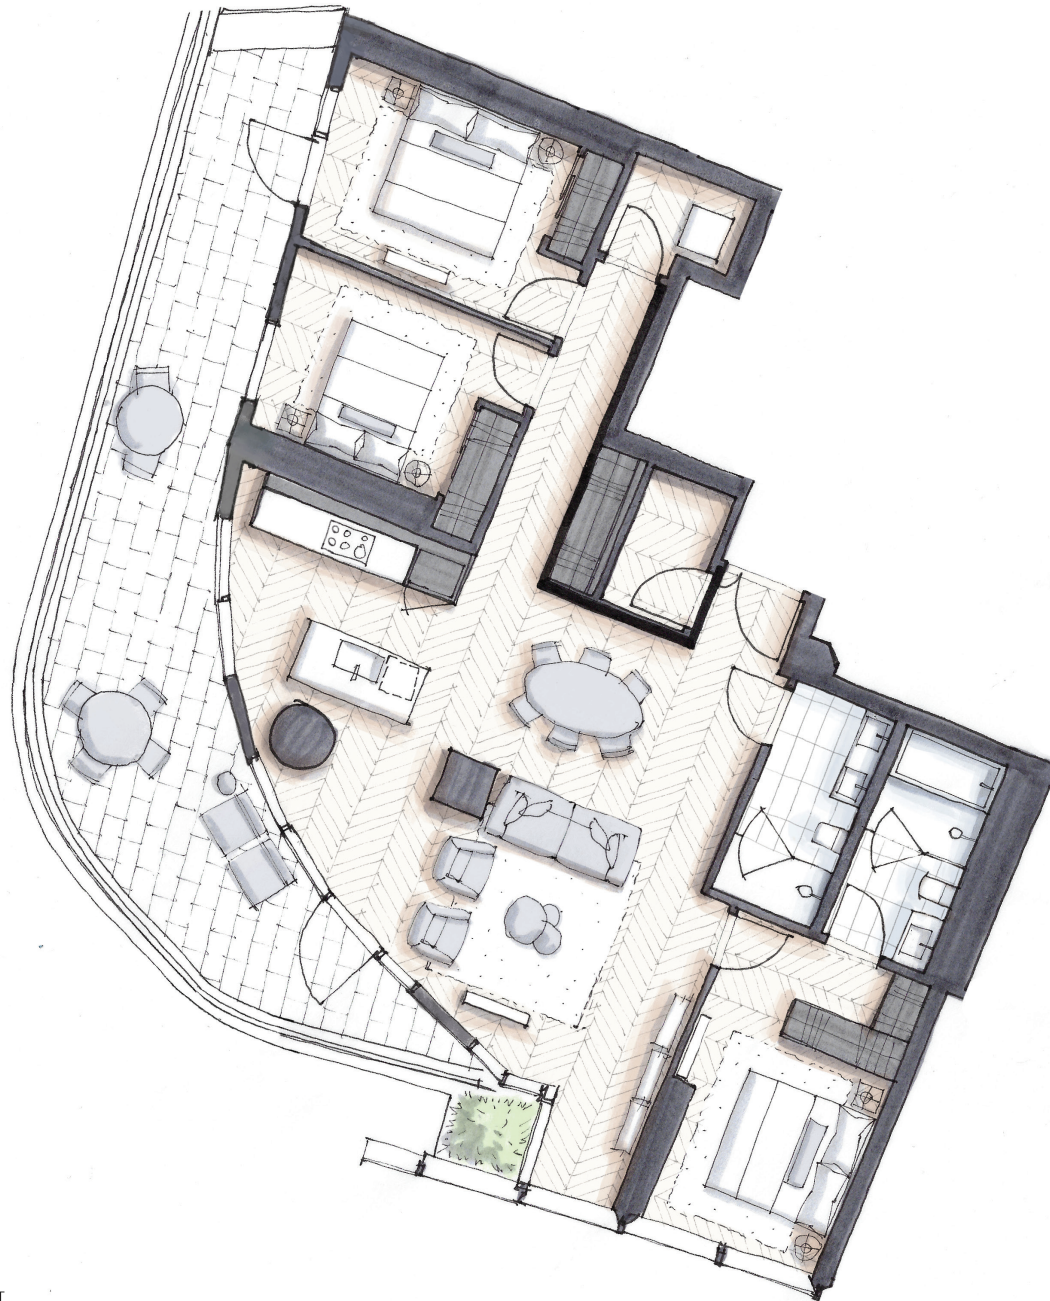

OAKRIDGE

PALAZZO 3004

Three Bedroom
1,807 Total Square Feet
Floor 30

PIERO LISSONI
x OAKRIDGE
Palazzi

WEST 41ST AVENUE

FLOOR 30

Dimensions, sizes, specifications, renderings, layouts and materials are approximate only and subject to change without notice. Interior square footage is combined with balcony square footage and included in total advertised square footage of the homes. Exterior walls and glazing, balcony configurations, fascia, guardrails, screens and façade panel locations are approximate and vary in area and extent depending on the home. Please ask sales representative for details. E.&O.E.

westbank²⁵