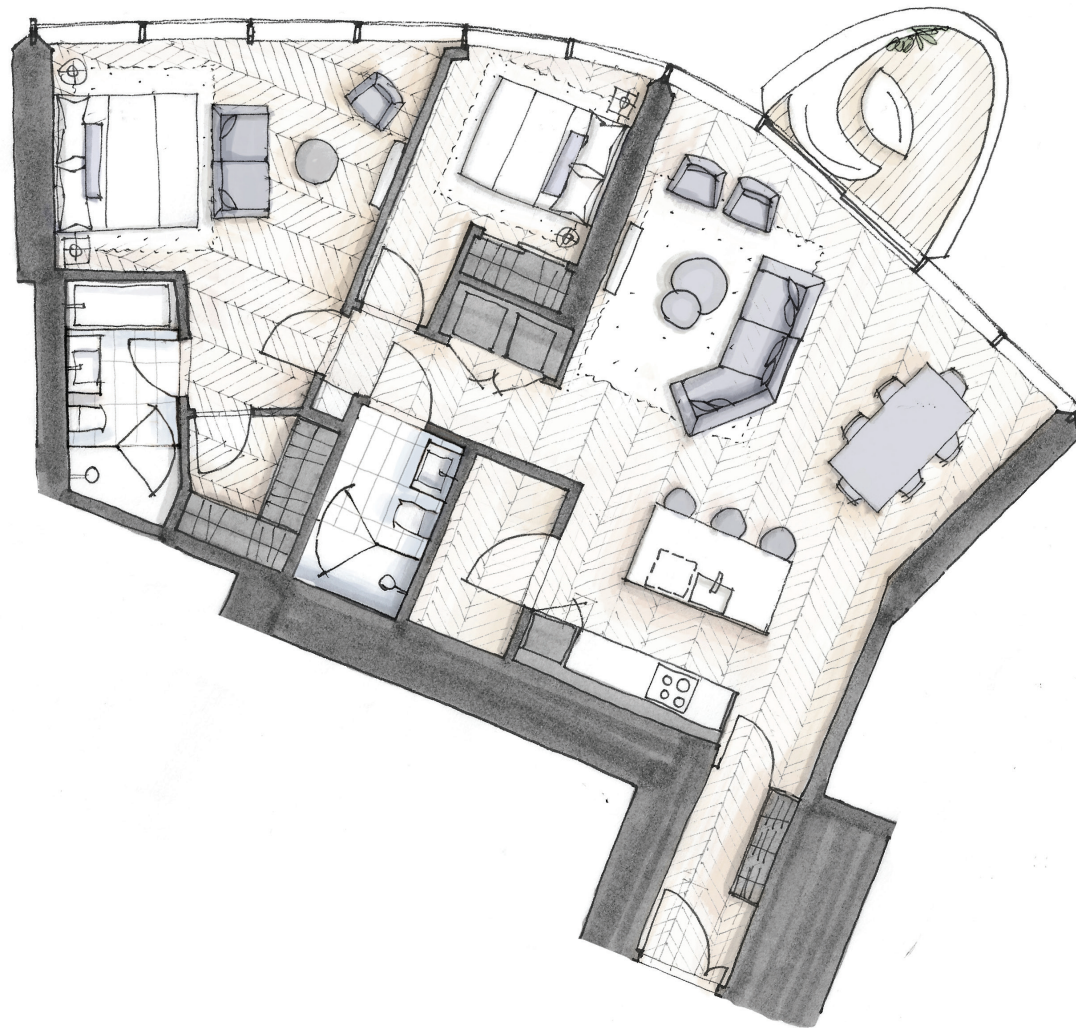

OAKRIDGE

PALAZZO 3001

Two Bedroom + Sanctuary

1,324 Total Square Feet

Floor 30

PIERO LISSONI
x OAKRIDGE
Palazzi

WEST 41ST AVENUE

FLOOR 30

Dimensions, sizes, specifications, renderings, layouts and materials are approximate only and subject to change without notice. Interior square footage is combined with balcony square footage and included in total advertised square footage of the homes. Exterior walls and glazing, balcony configurations, fascia, guardrails, screens and façade panel locations are approximate and vary in area and extent depending on the home. Please ask sales representative for details. E.&O.E.