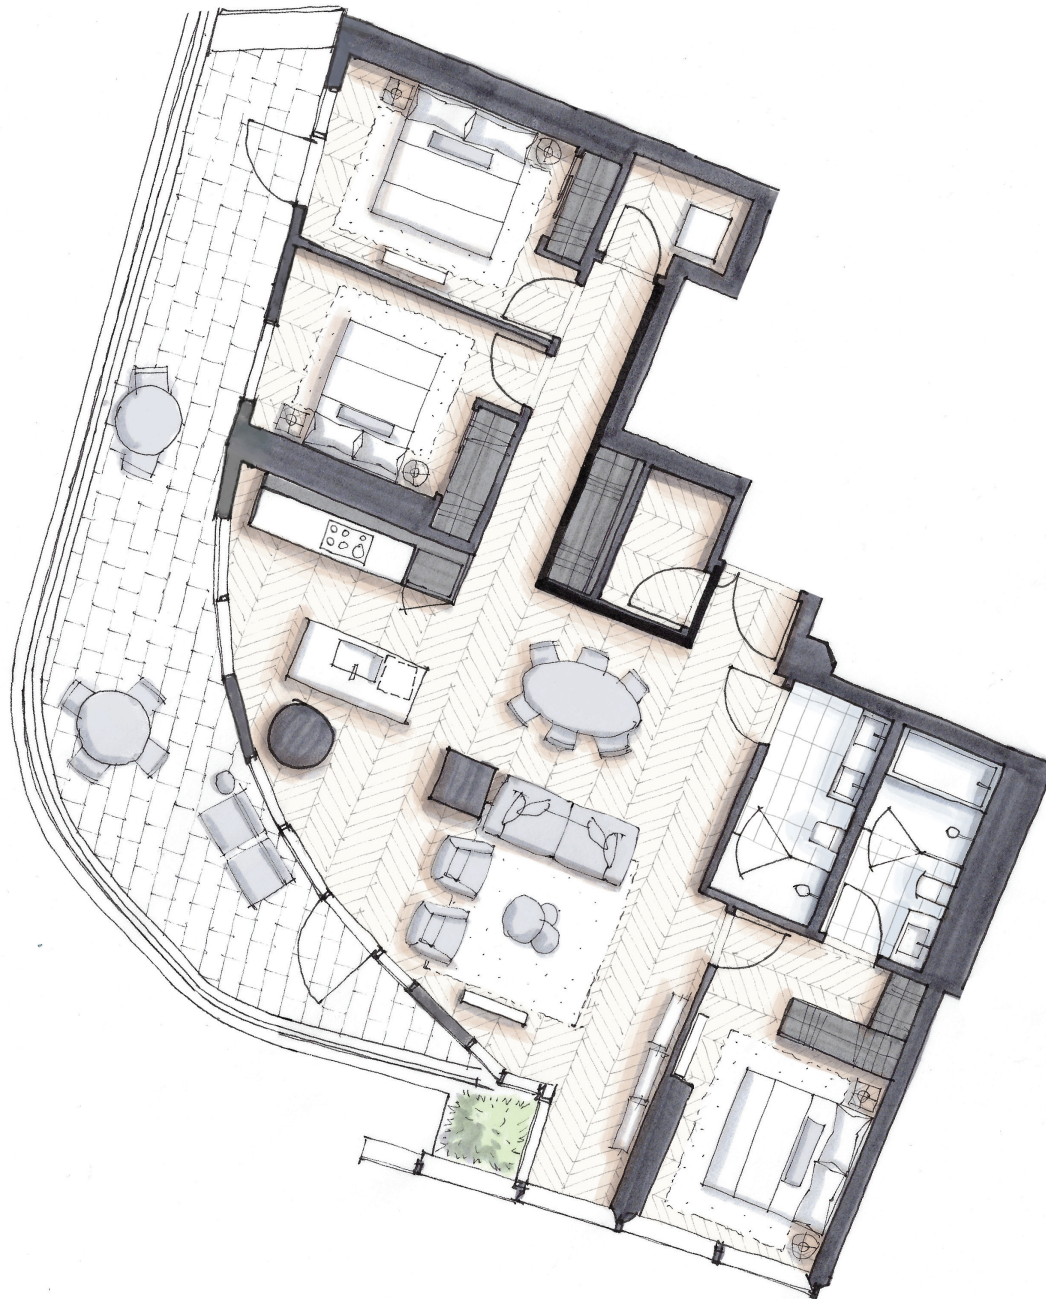

OAKRIDGE

PALAZZO 2904

Three Bedroom
1,822 Total Square Feet
Floor 29

PIERO LISSONI
x OAKRIDGE
Palazzi

WEST 41ST AVENUE

FLOOR 29

Dimensions, sizes, specifications, renderings, layouts and materials are approximate only and subject to change without notice. Interior square footage is combined with balcony square footage and included in total advertised square footage of the homes. Exterior walls and glazing, balcony configurations, fascia, guardrails, screens and façade panel locations are approximate and vary in area and extent depending on the home. Please ask sales representative for details. E.&O.E.

westbank²⁵