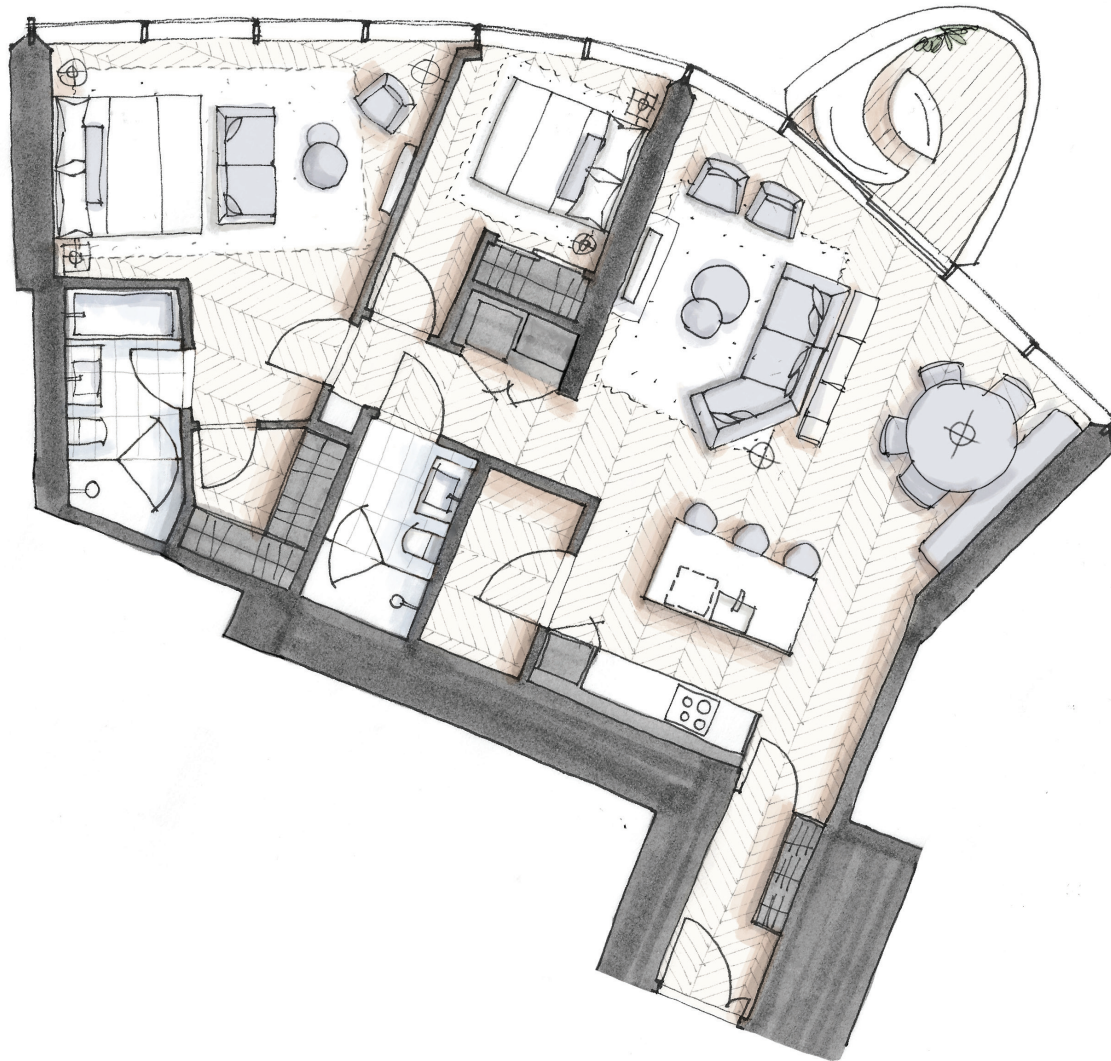

OAKRIDGE

PALAZZO 2901

Two Bedroom + Sanctuary

1,324 Total Square Feet

Floor 29

WEST 41ST AVENUE

FLOOR 29

PIERO LISSONI
× OAKRIDGE
Palazzi

Dimensions, sizes, specifications, renderings, layouts and materials are approximate only and subject to change without notice. Interior square footage is combined with balcony square footage and included in total advertised square footage of the homes. Exterior walls and glazing, balcony configurations, fascia, guardrails, screens and façade panel locations are approximate and vary in area and extent depending on the home. Please ask sales representative for details. E.&O.E.