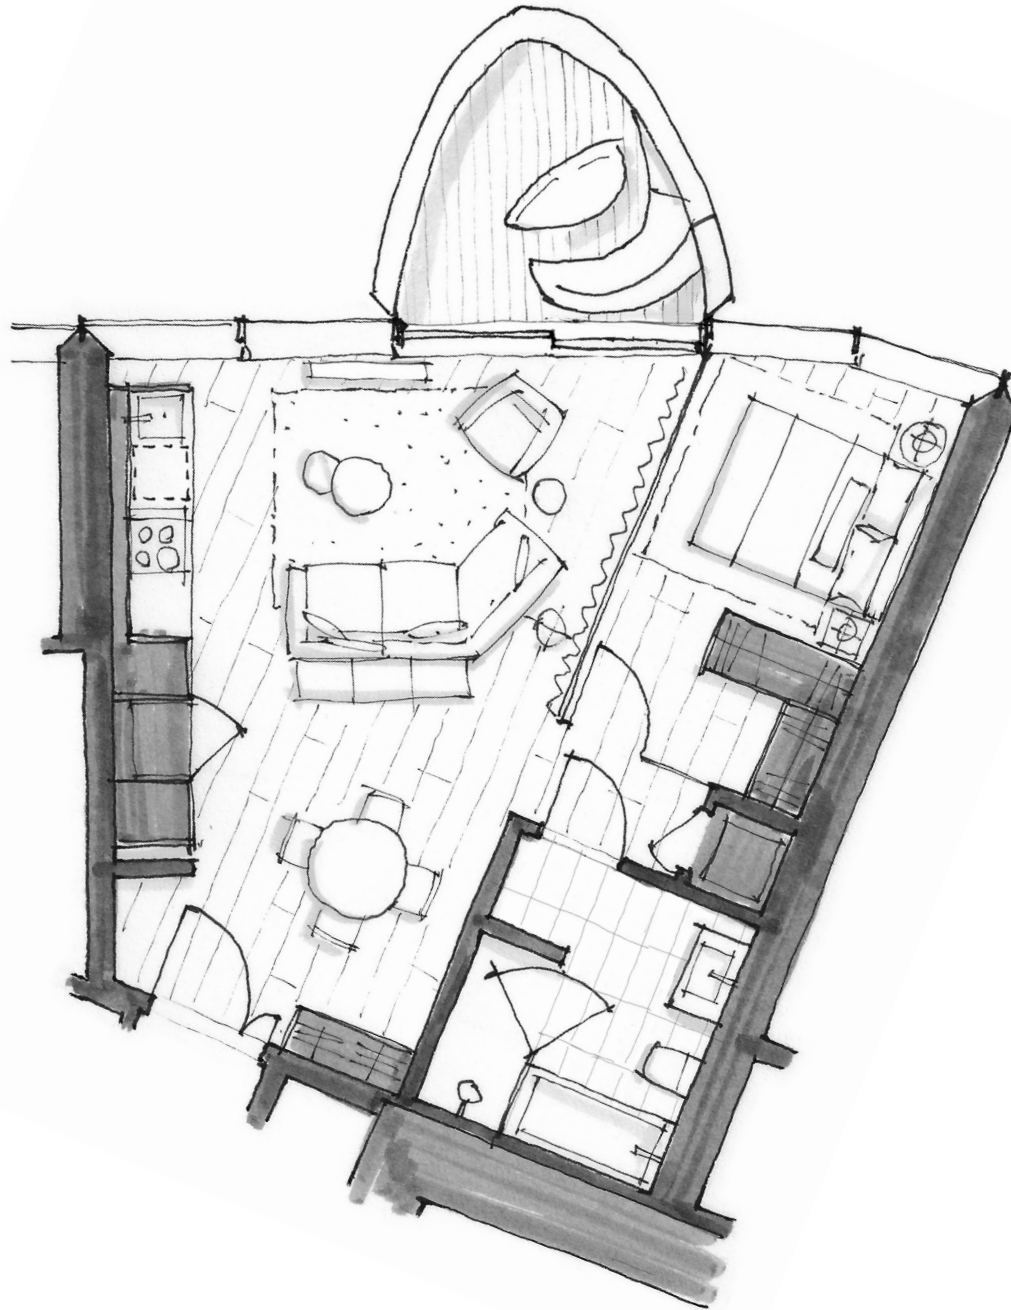

OAKRIDGE

palazzo 2708

One Bedroom + Sanctuary

699 Total Square Feet

Floor 27

PIERO LISSONI
x OAKRIDGE
Palazzi

WEST 41ST AVENUE

FLOOR 27

Dimensions, sizes, specifications, renderings, layouts and materials are approximate only and subject to change without notice. Interior square footage is combined with balcony square footage and included in total advertised square footage of the homes. Exterior walls and glazing, balcony configurations, fascia, guardrails, screens and façade panel locations are approximate and vary in area and extent depending on the home. Please ask sales representative for details. E.&O.E.