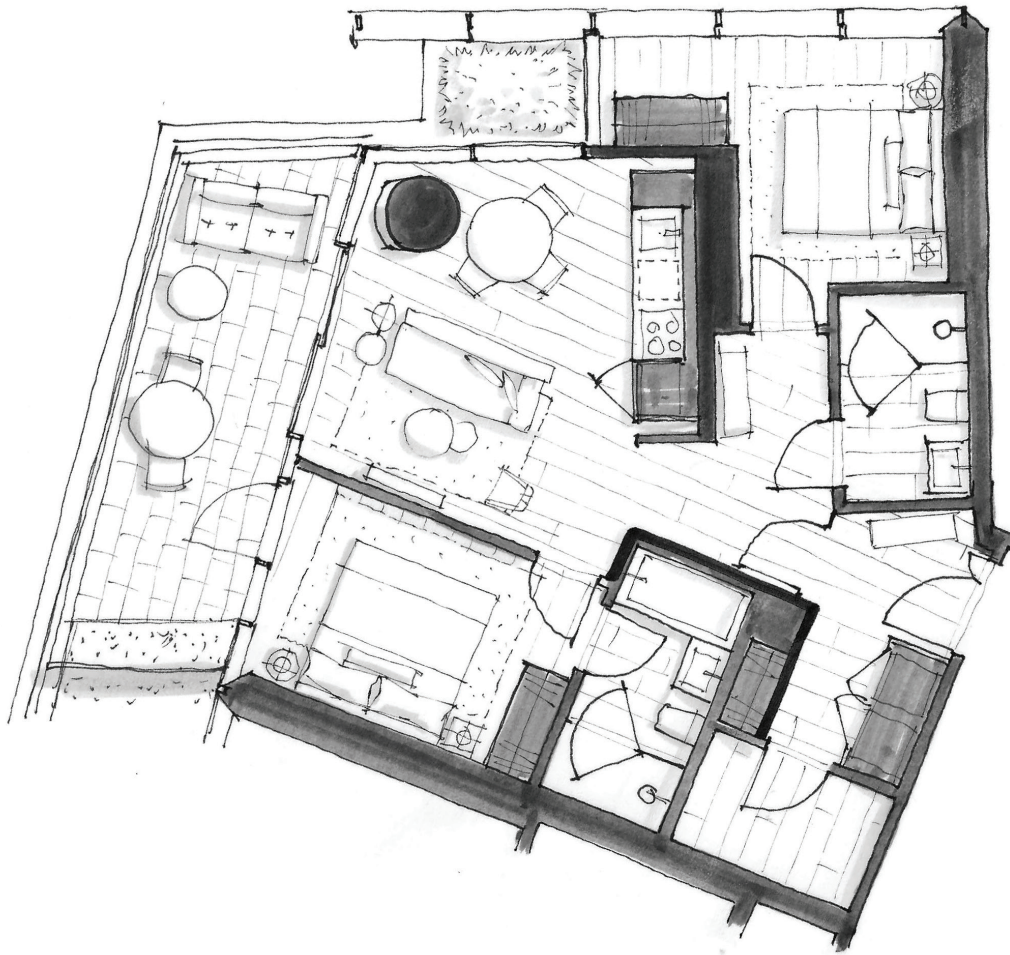

OAKRIDGE

palazzo 2707

Two Bedroom
1,007 Total Square Feet
Floor 27

PIERO LISSONI
× OAKRIDGE
Palazzi

WEST 41ST AVENUE

FLOOR 27

Dimensions, sizes, specifications, renderings, layouts and materials are approximate only and subject to change without notice. Interior square footage is combined with balcony square footage and included in total advertised square footage of the homes. Exterior walls and glazing, balcony configurations, fascia, guardrails, screens and façade panel locations are approximate and vary in area and extent depending on the home. Please ask sales representative for details. E.&O.E.