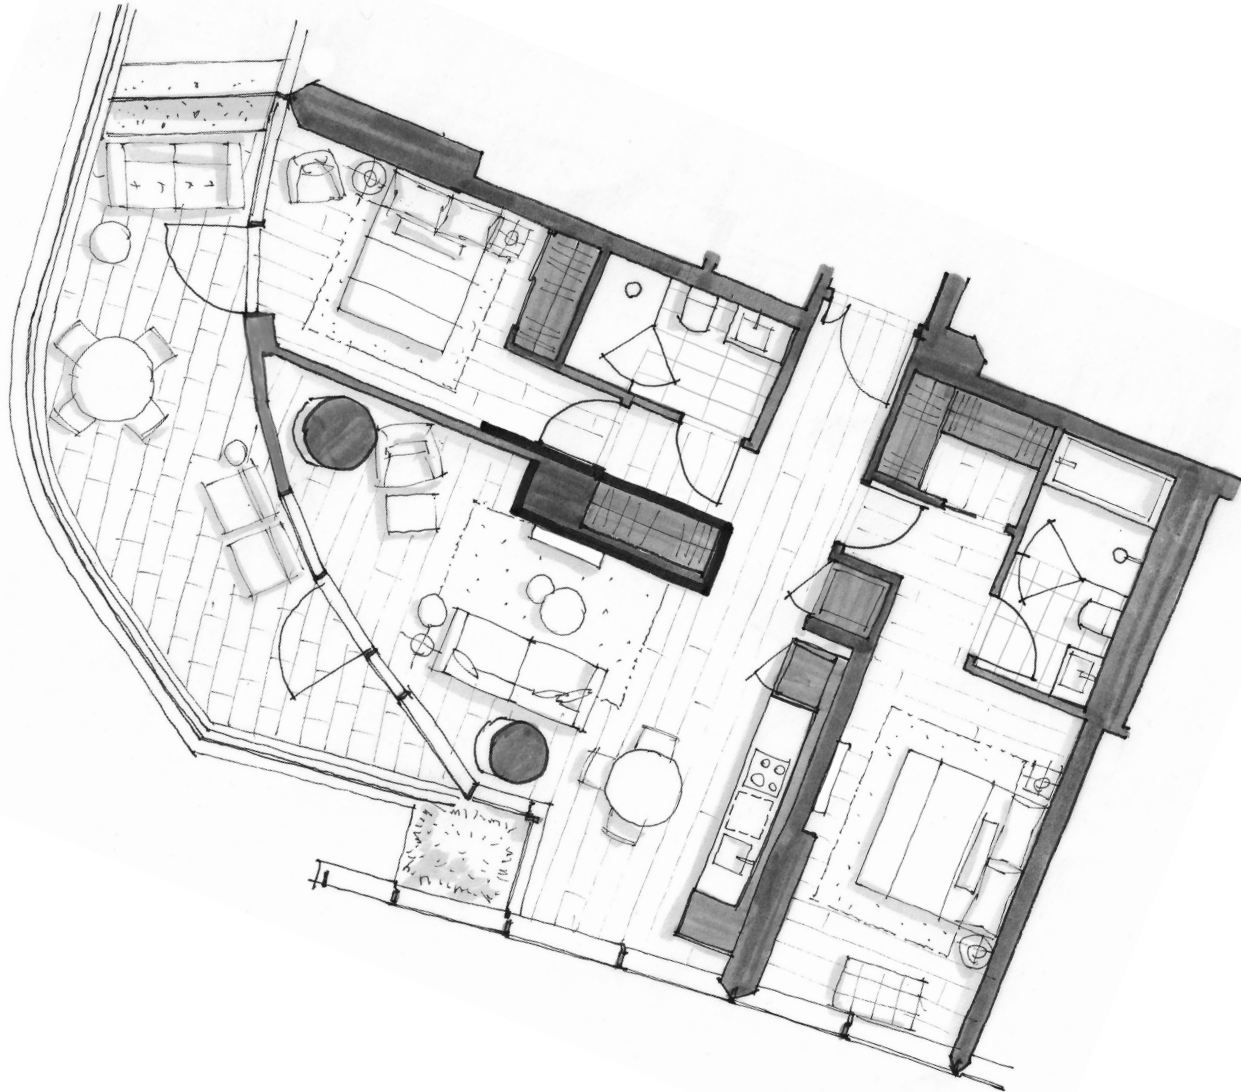

OAKRIDGE

palazzo 2705

Two Bedroom
1,268 Total Square Feet
Floor 27

PIERO LISSONI
× OAKRIDGE
Palazzi

WEST 41ST AVENUE

FLOOR 27

Dimensions, sizes, specifications, renderings, layouts and materials are approximate only and subject to change without notice. Interior square footage is combined with balcony square footage and included in total advertised square footage of the homes. Exterior walls and glazing, balcony configurations, fascia, guardrails, screens and façade panel locations are approximate and vary in area and extent depending on the home. Please ask sales representative for details. E.&O.E.