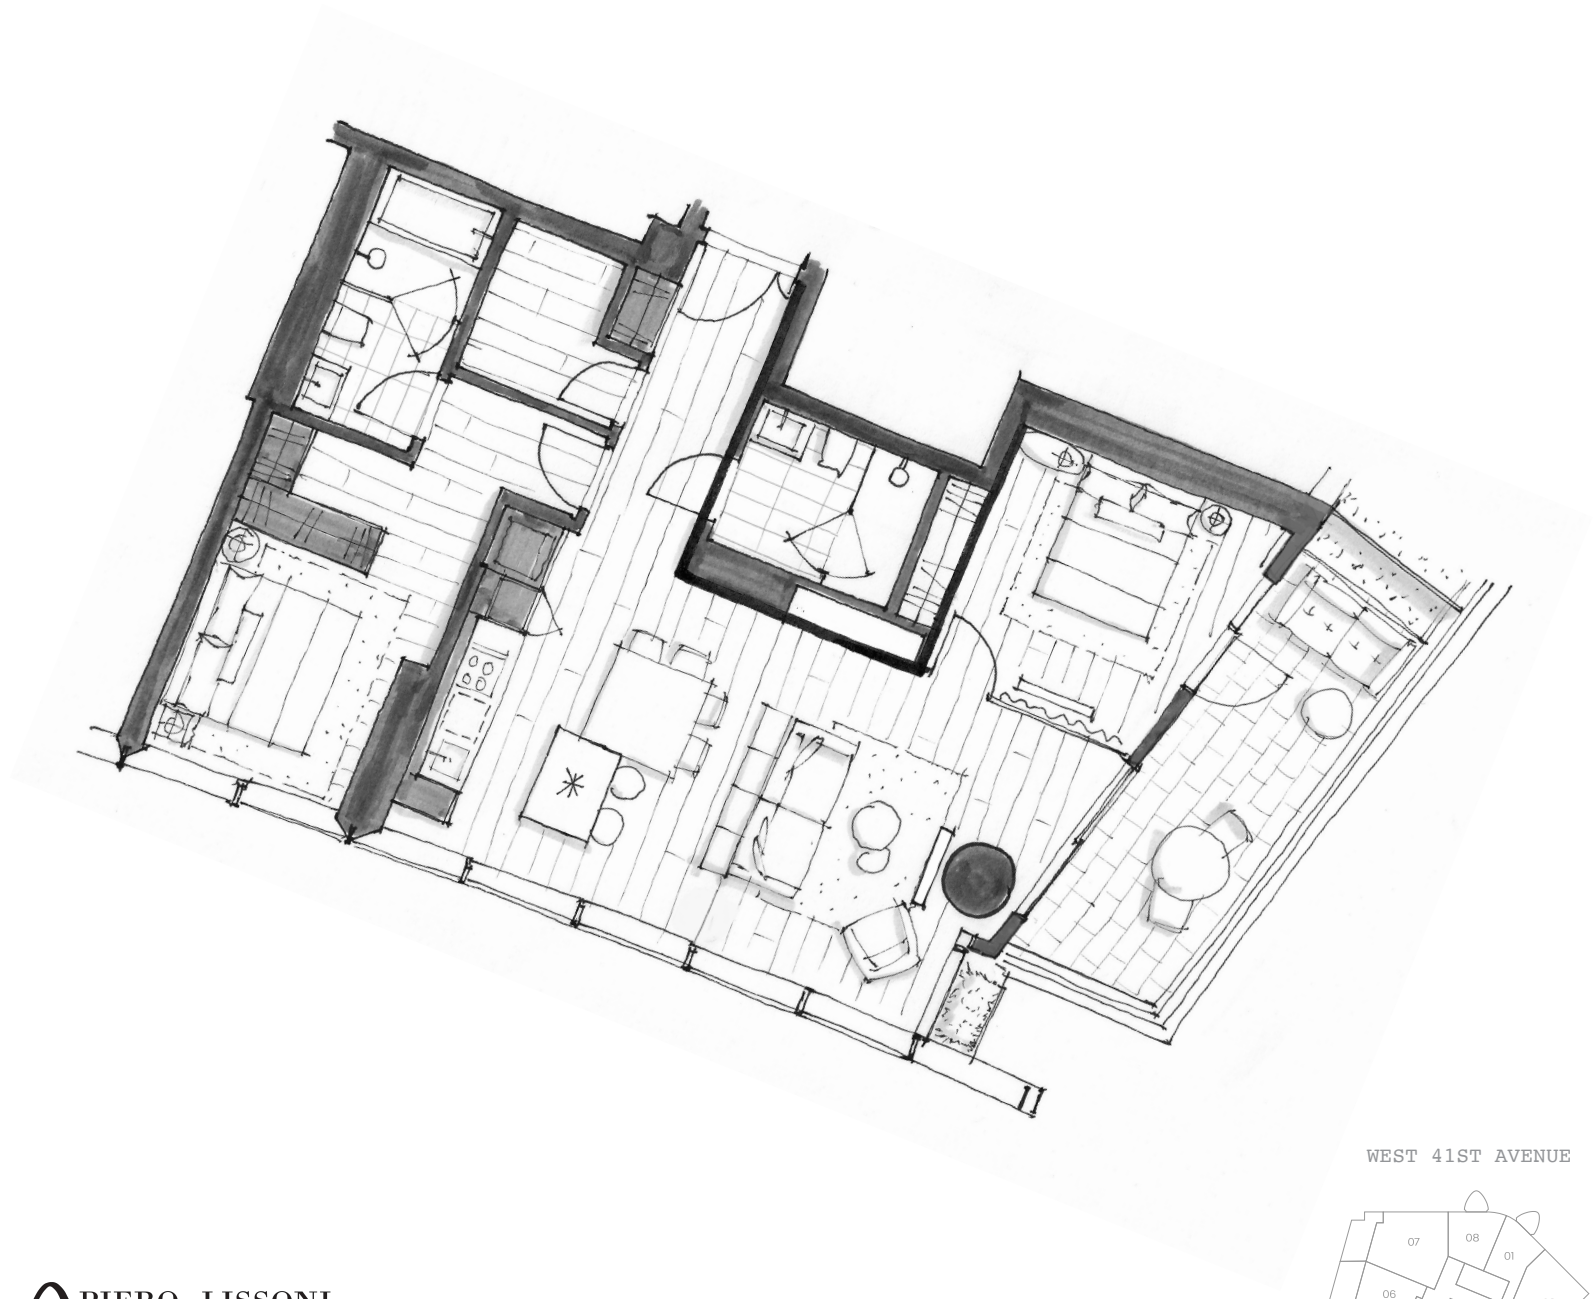

OAKRIDGE

palazzo 2704

Two Bedroom
1,199 Total Square Feet
Floor 27

PIERO LISSONI
× OAKRIDGE
Palazzi

WEST 41ST AVENUE

FLOOR 27

Dimensions, sizes, specifications, renderings, layouts and materials are approximate only and subject to change without notice. Interior square footage is combined with balcony square footage and included in total advertised square footage of the homes. Exterior walls and glazing, balcony configurations, fascia, guardrails, screens and façade panel locations are approximate and vary in area and extent depending on the home. Please ask sales representative for details. E.&O.E.