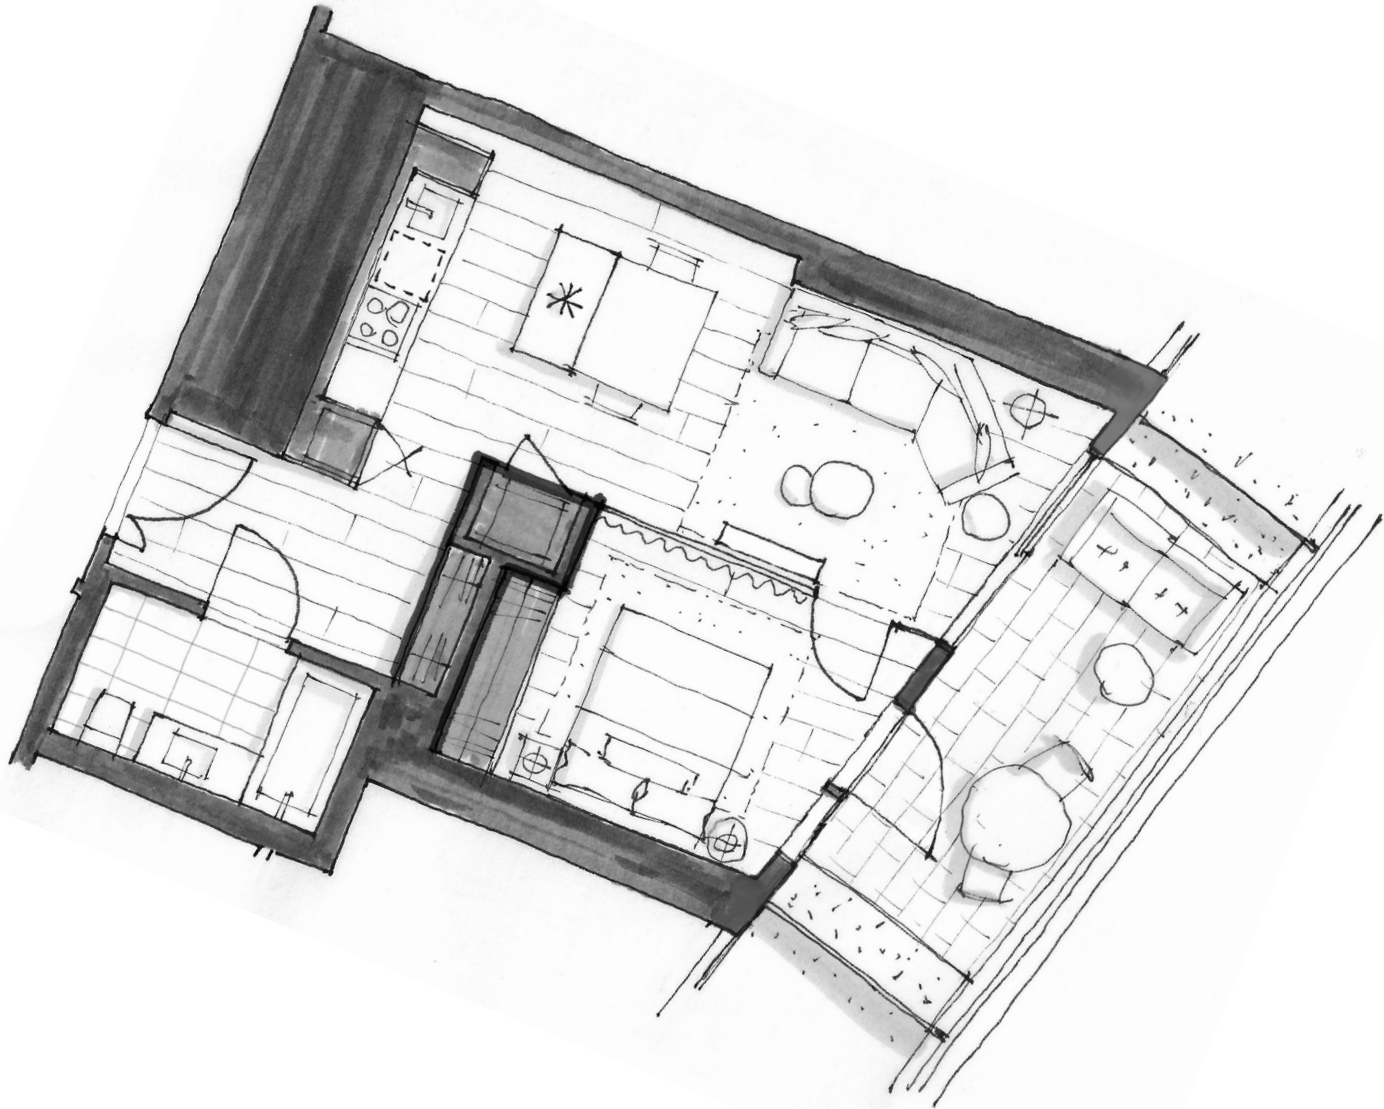

OAKRIDGE

palazzo 2703

One Bedroom
686 Total Square Feet
Floor 27

WEST 41ST AVENUE

FLOOR 27

PIERO LISSONI
× OAKRIDGE
Palazzi

Dimensions, sizes, specifications, renderings, layouts and materials are approximate only and subject to change without notice. Interior square footage is combined with balcony square footage and included in total advertised square footage of the homes. Exterior walls and glazing, balcony configurations, fascia, guardrails, screens and façade panel locations are approximate and vary in area and extent depending on the home. Please ask sales representative for details. E.&O.E.