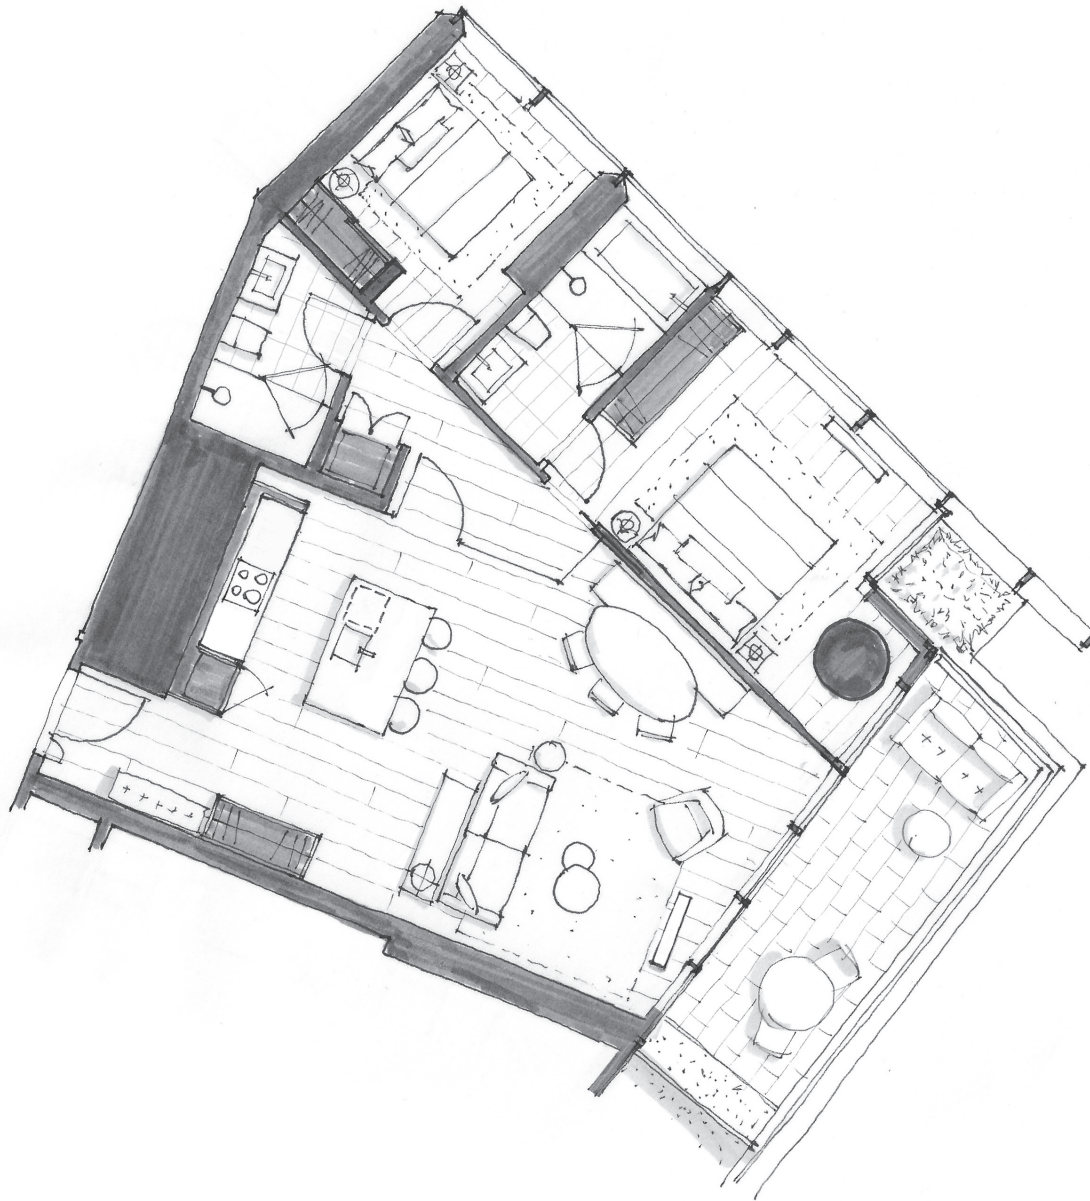

# palazzo 2702

Two Bedroom  
1,181 Total Square Feet  
Floor 27

PIERO LISSONI  
× OAKRIDGE  
*Palazzi*

WEST 41ST AVENUE

FLOOR 27

Dimensions, sizes, specifications, renderings, layouts and materials are approximate only and subject to change without notice. Interior square footage is combined with balcony square footage and included in total advertised square footage of the homes. Exterior walls and glazing, balcony configurations, fascia, guardrails, screens and façade panel locations are approximate and vary in area and extent depending on the home. Please ask sales representative for details. E.&O.E.

westbank<sup>25</sup>