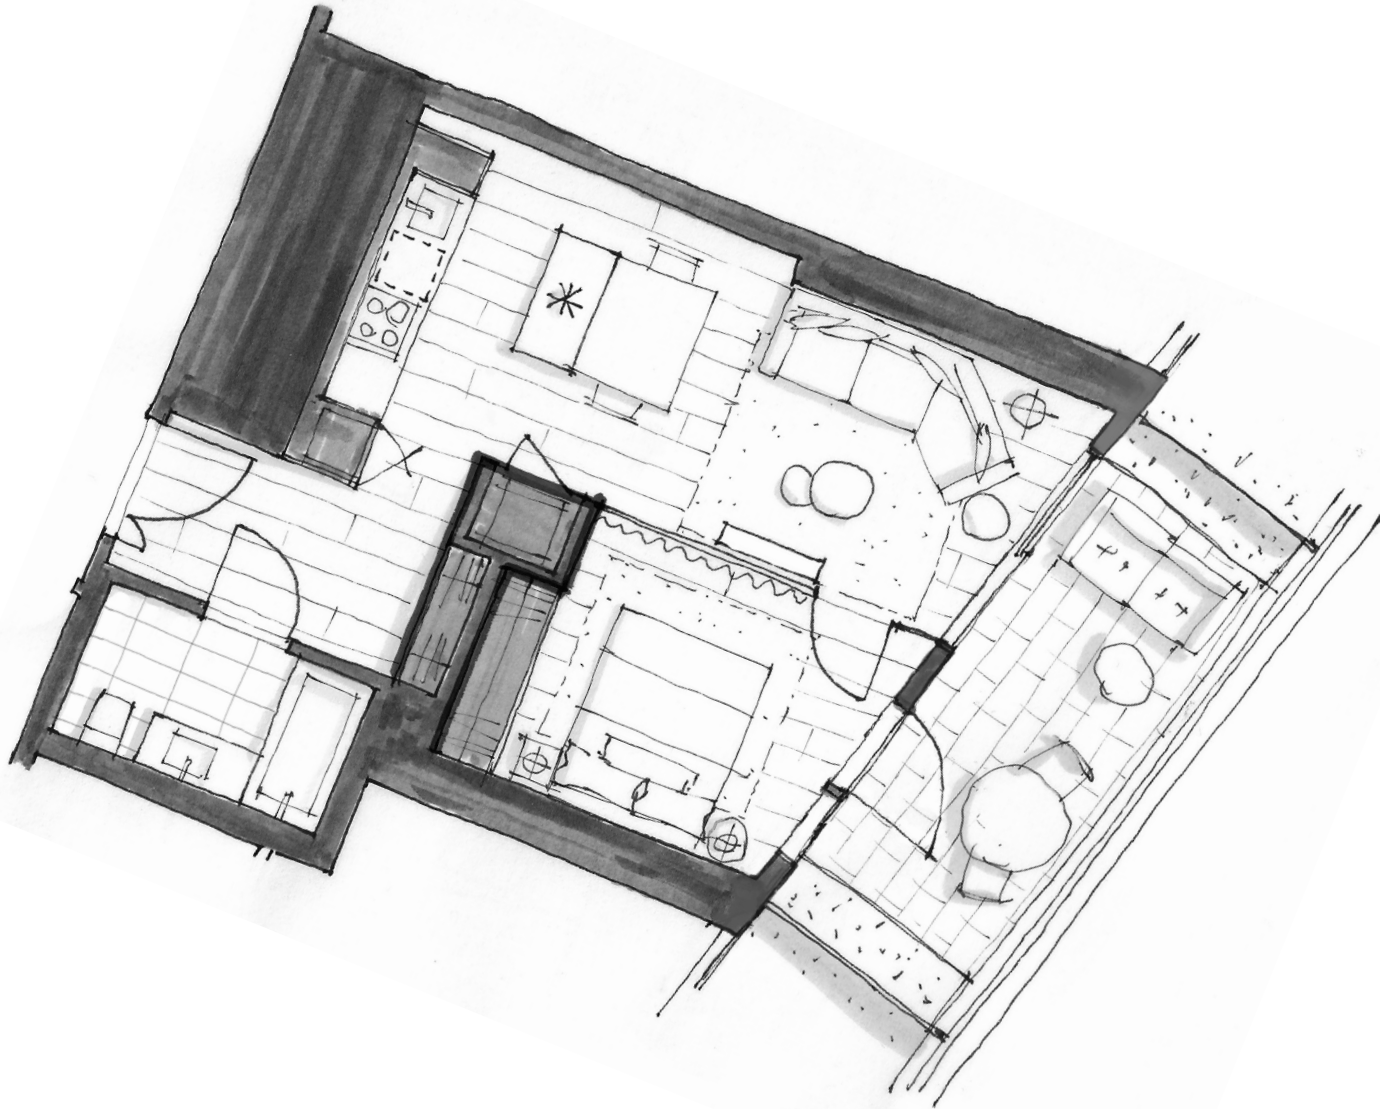

# DIMORA 2603

One Bedroom

688 Total Square Feet

Floor 26

WEST 41ST AVENUE

FLOOR 26

**PIERO LISSONI**  
× **OAKRIDGE**

Dimensions, sizes, specifications, renderings, layouts and materials are approximate only and subject to change without notice. Interior square footage is combined with balcony square footage and included in total advertised square footage of the homes. Exterior walls and glazing, balcony configurations, fascia, guardrails, screens and façade panel locations are approximate and vary in area and extent depending on the home. Please ask sales representative for details. E.&O.E.