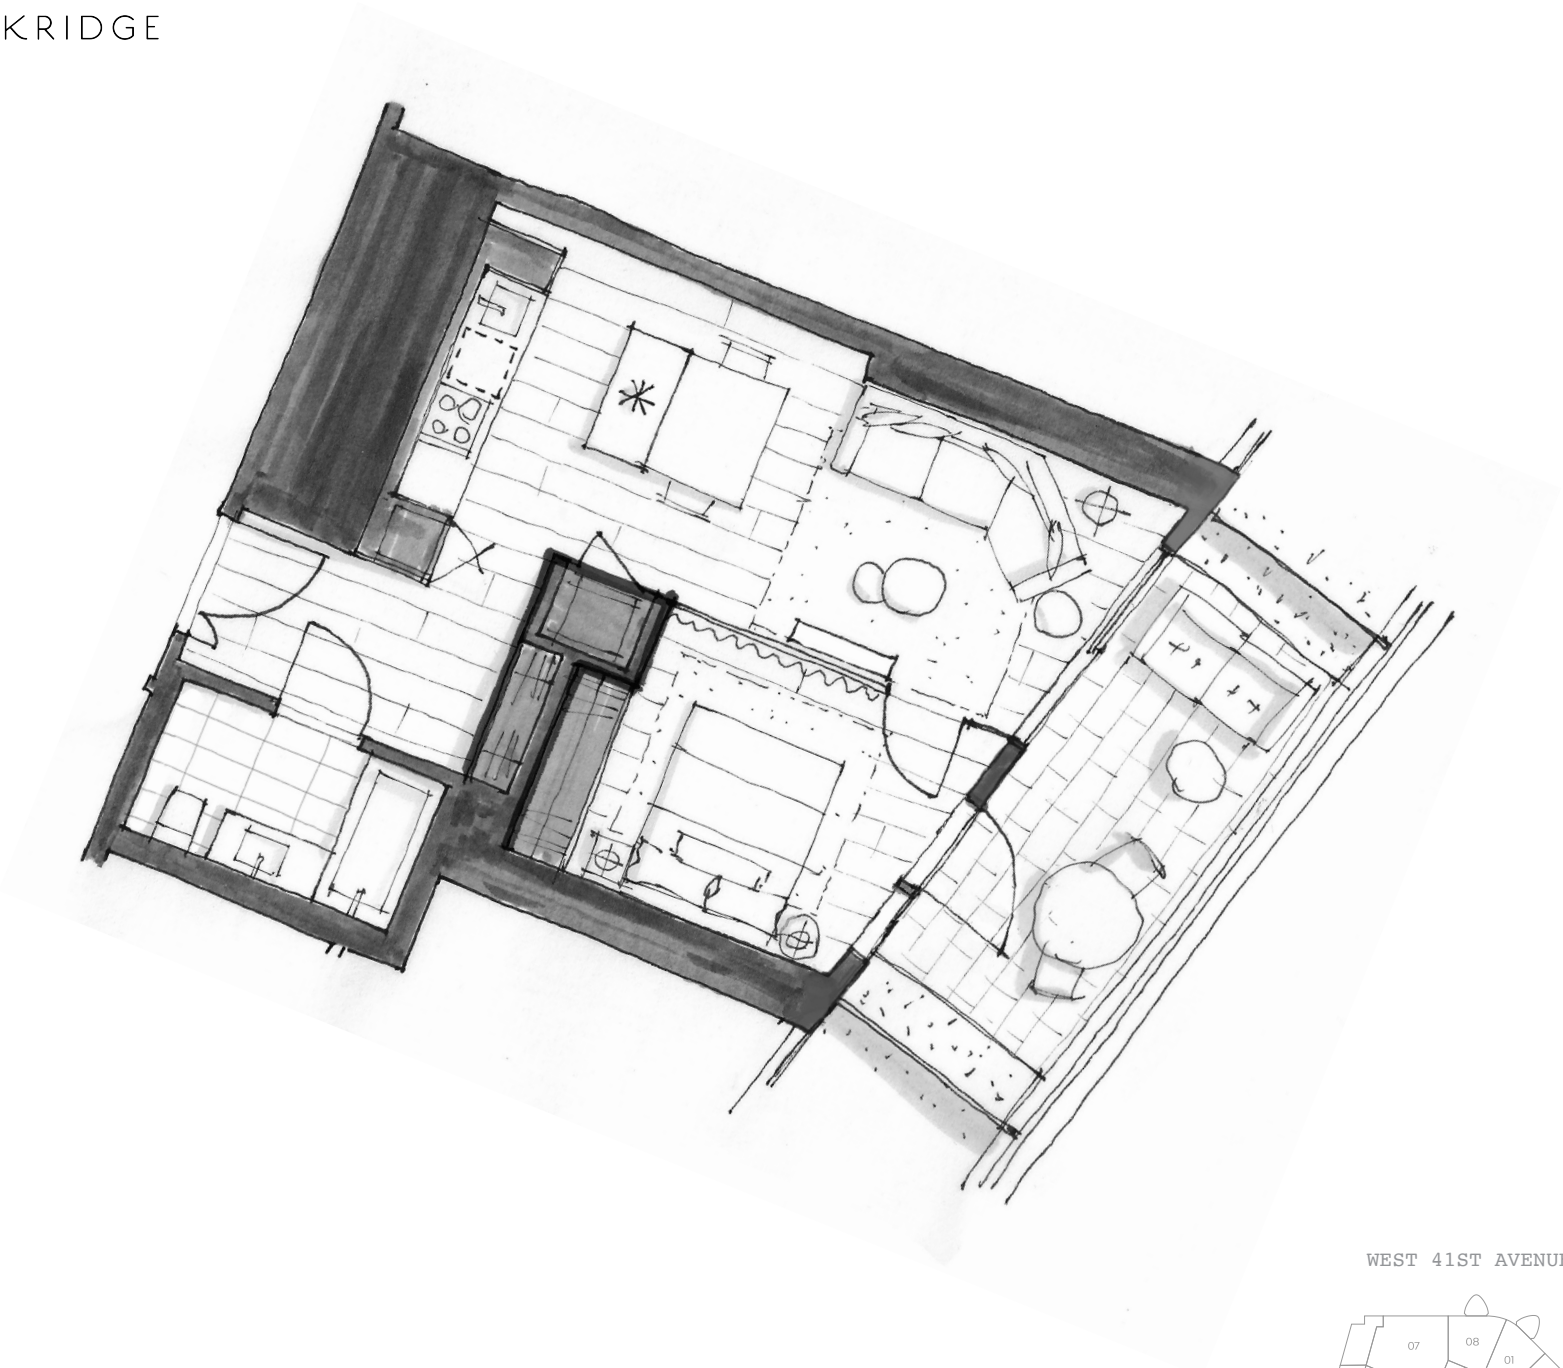

OAKRIDGE

DIMORA 2503

One Bedroom

692 Total Square Feet

Floor 25

WEST 41ST AVENUE

FLOOR 25

PIERO LISSONI
× **OAKRIDGE**

Dimensions, sizes, specifications, renderings, layouts and materials are approximate only and subject to change without notice. Interior square footage is combined with balcony square footage and included in total advertised square footage of the homes. Exterior walls and glazing, balcony configurations, fascia, guardrails, screens and façade panel locations are approximate and vary in area and extent depending on the home. Please ask sales representative for details. E.&O.E.