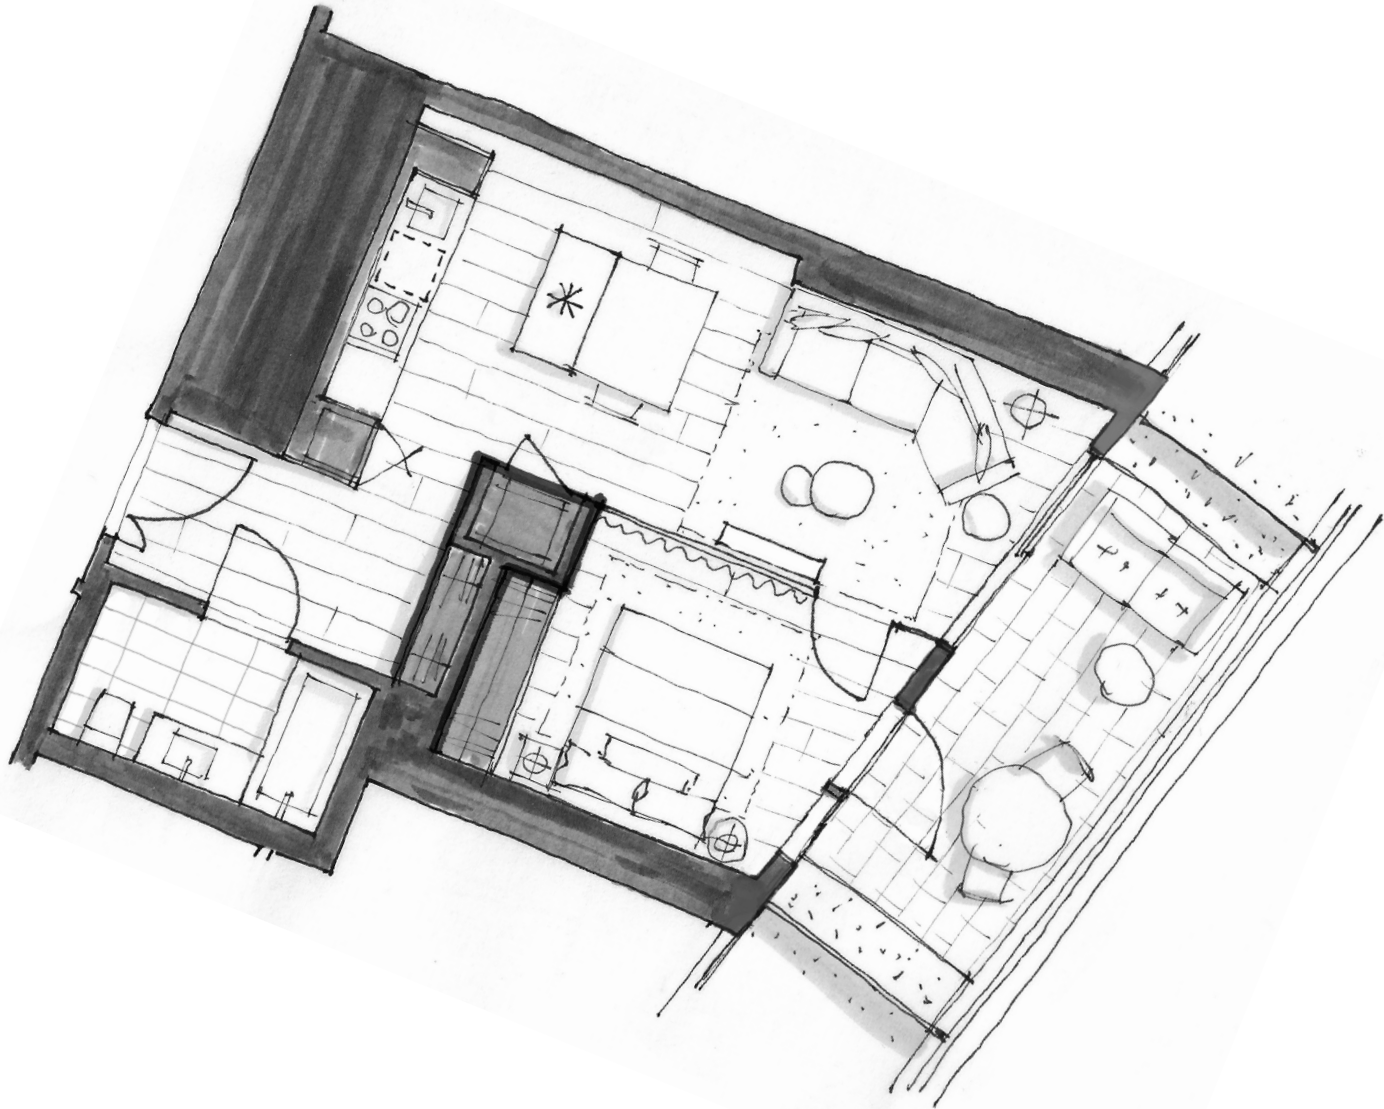

OAKRIDGE

DIMORA 2403

One Bedroom

700 Total Square Feet

Floor 24

WEST 41ST AVENUE

FLOOR 24

PIERO LISSONI
× **OAKRIDGE**

Dimensions, sizes, specifications, renderings, layouts and materials are approximate only and subject to change without notice. Interior square footage is combined with balcony square footage and included in total advertised square footage of the homes. Exterior walls and glazing, balcony configurations, fascia, guardrails, screens and façade panel locations are approximate and vary in area and extent depending on the home. Please ask sales representative for details. E.&O.E.