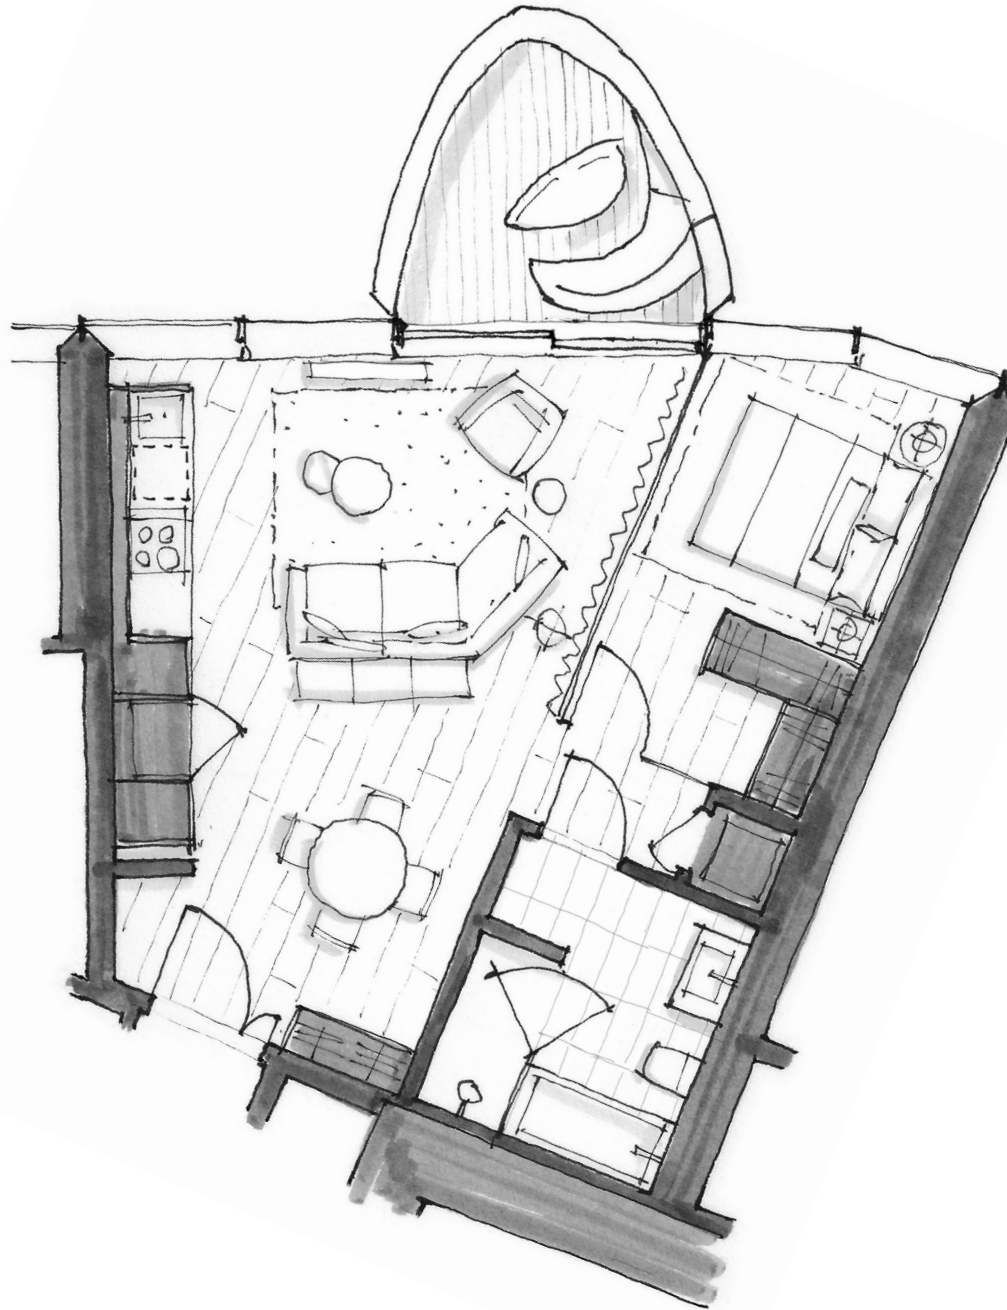

# DIMORA 2308

One Bedroom + Sanctuary

699 Total Square Feet

Floor 23

WEST 41ST AVENUE

FLOOR 23

**PIERO LISSONI**  
× **OAKRIDGE**

Dimensions, sizes, specifications, renderings, layouts and materials are approximate only and subject to change without notice. Interior square footage is combined with balcony square footage and included in total advertised square footage of the homes. Exterior walls and glazing, balcony configurations, fascia, guardrails, screens and façade panel locations are approximate and vary in area and extent depending on the home. Please ask sales representative for details. E.&O.E.