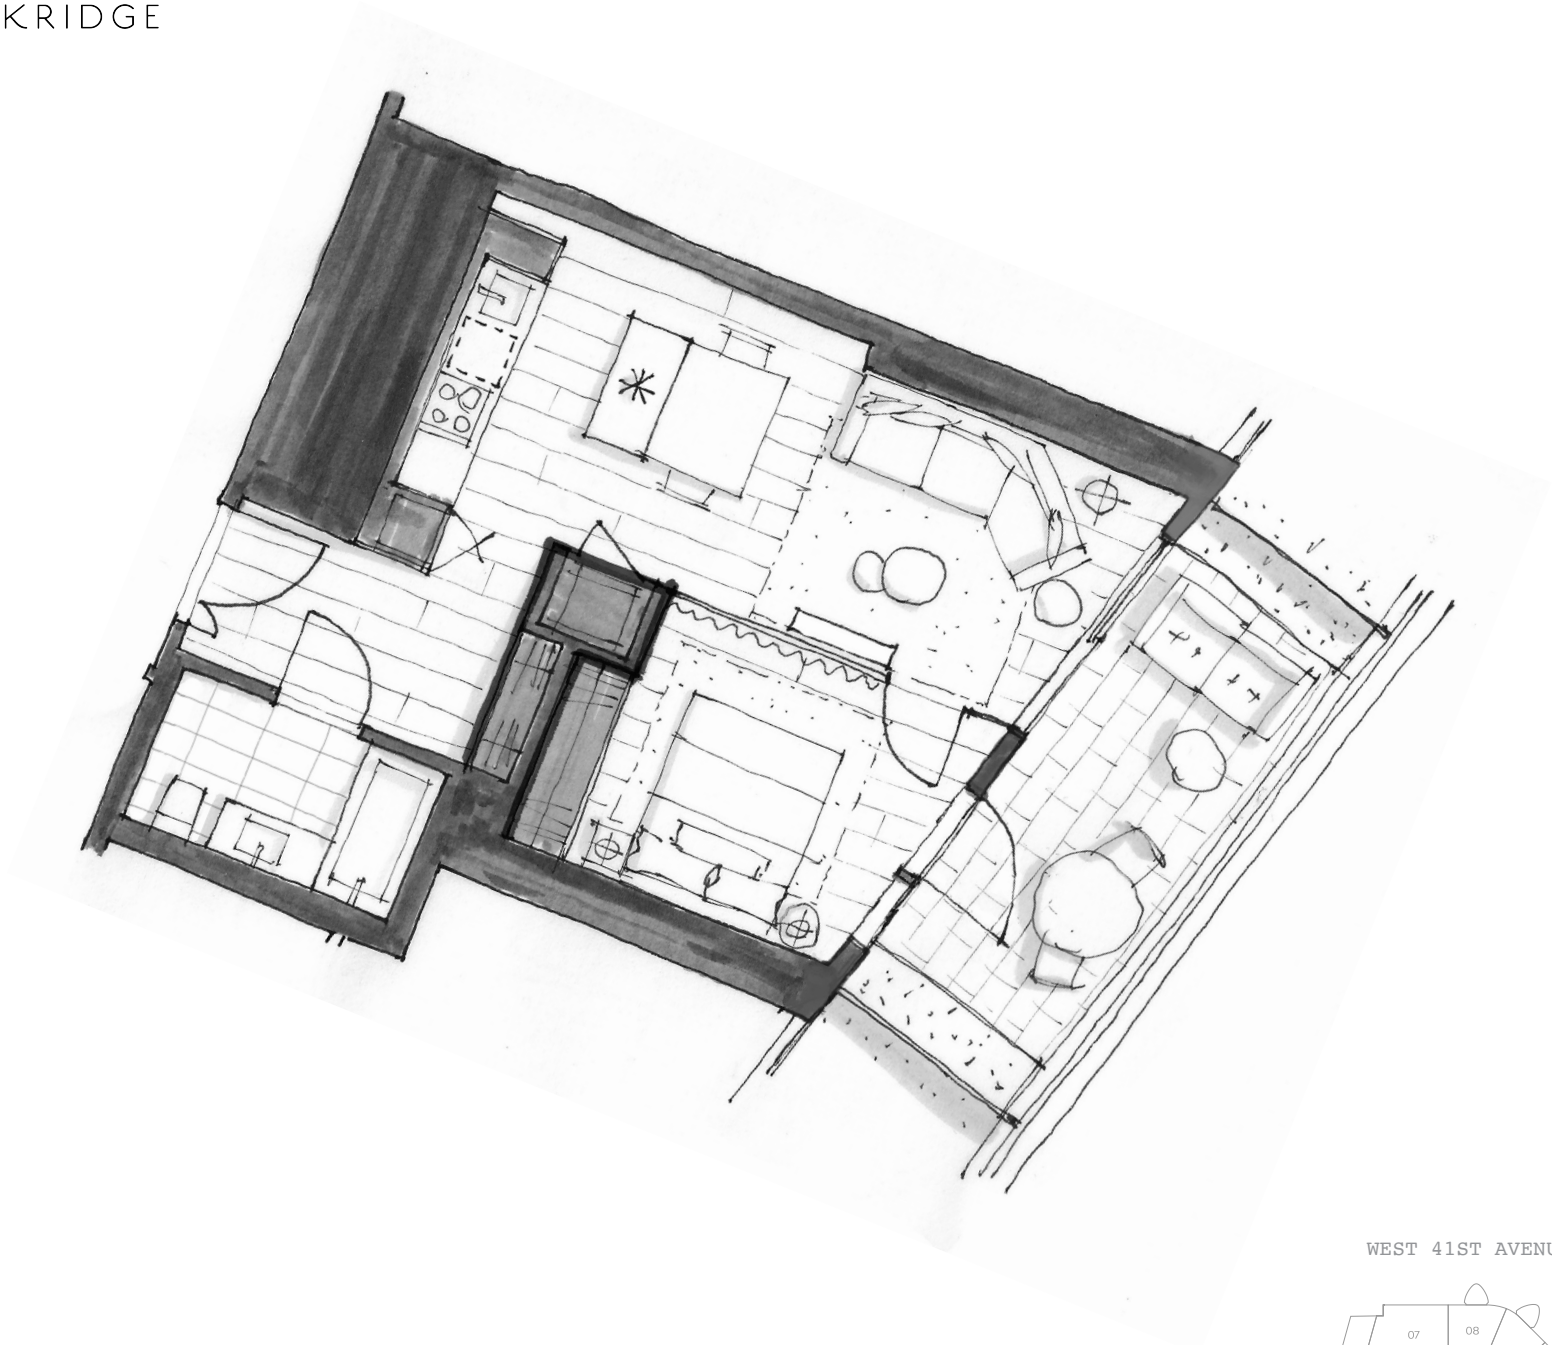

OAKRIDGE

DIMORA 2303

One Bedroom

711 Total Square Feet

Floor 23

WEST 41ST AVENUE

FLOOR 23

PIERO LISSONI
× **OAKRIDGE**

Dimensions, sizes, specifications, renderings, layouts and materials are approximate only and subject to change without notice. Interior square footage is combined with balcony square footage and included in total advertised square footage of the homes. Exterior walls and glazing, balcony configurations, fascia, guardrails, screens and façade panel locations are approximate and vary in area and extent depending on the home. Please ask sales representative for details. E.&O.E.