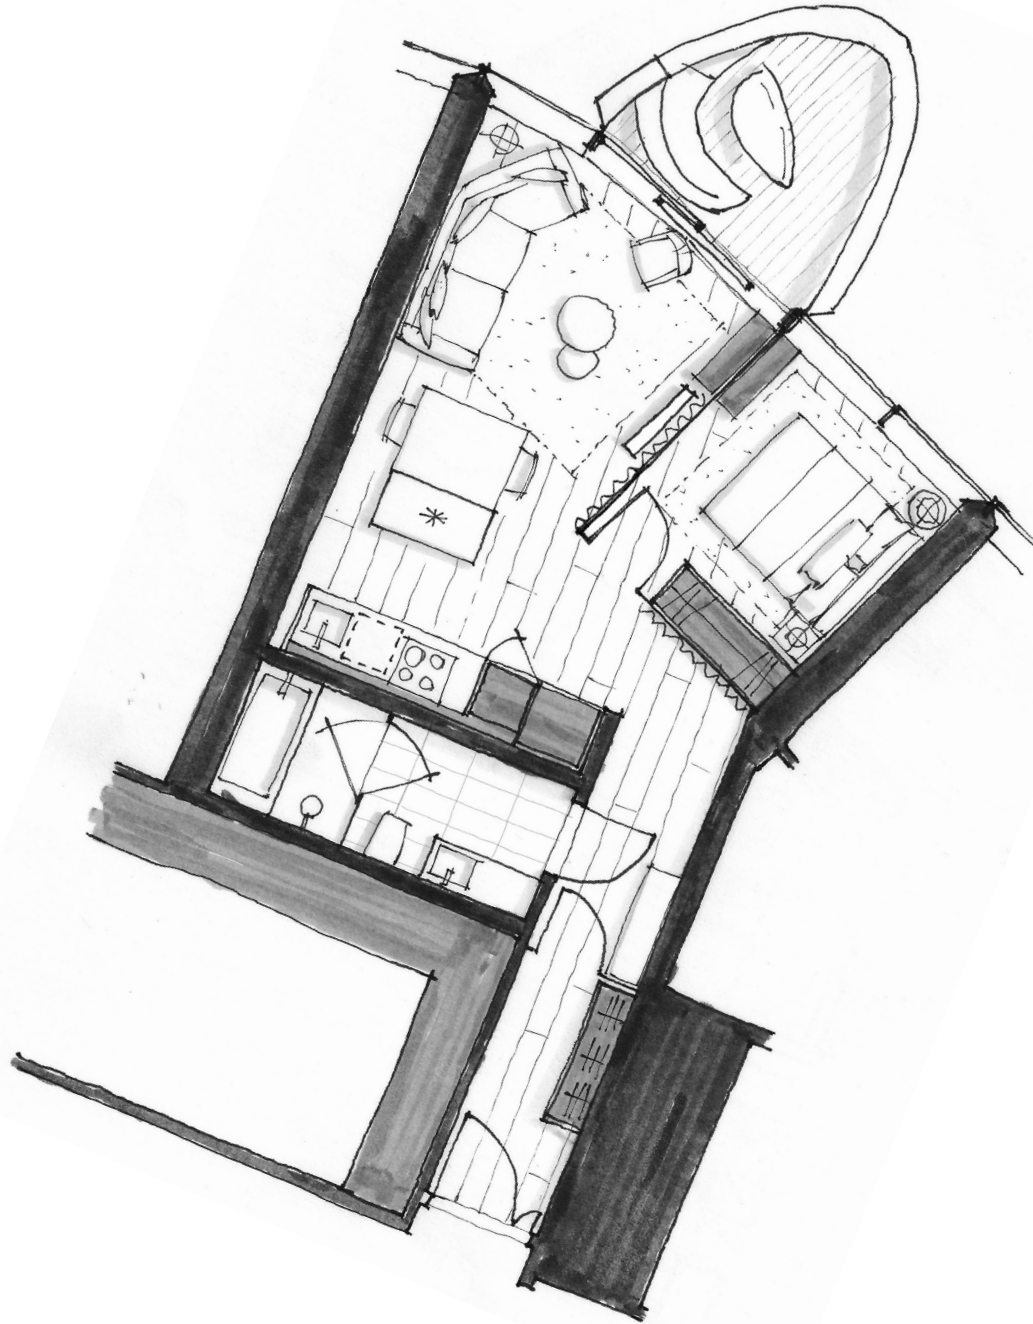

# DIMORA 2301

One Bedroom + Sanctuary

695 Total Square Feet

Floor 23

WEST 41ST AVENUE

FLOOR 23

**PIERO LISSONI**  
× **OAKRIDGE**

Dimensions, sizes, specifications, renderings, layouts and materials are approximate only and subject to change without notice. Interior square footage is combined with balcony square footage and included in total advertised square footage of the homes. Exterior walls and glazing, balcony configurations, fascia, guardrails, screens and façade panel locations are approximate and vary in area and extent depending on the home. Please ask sales representative for details. E.&O.E.

westbank<sup>25</sup>