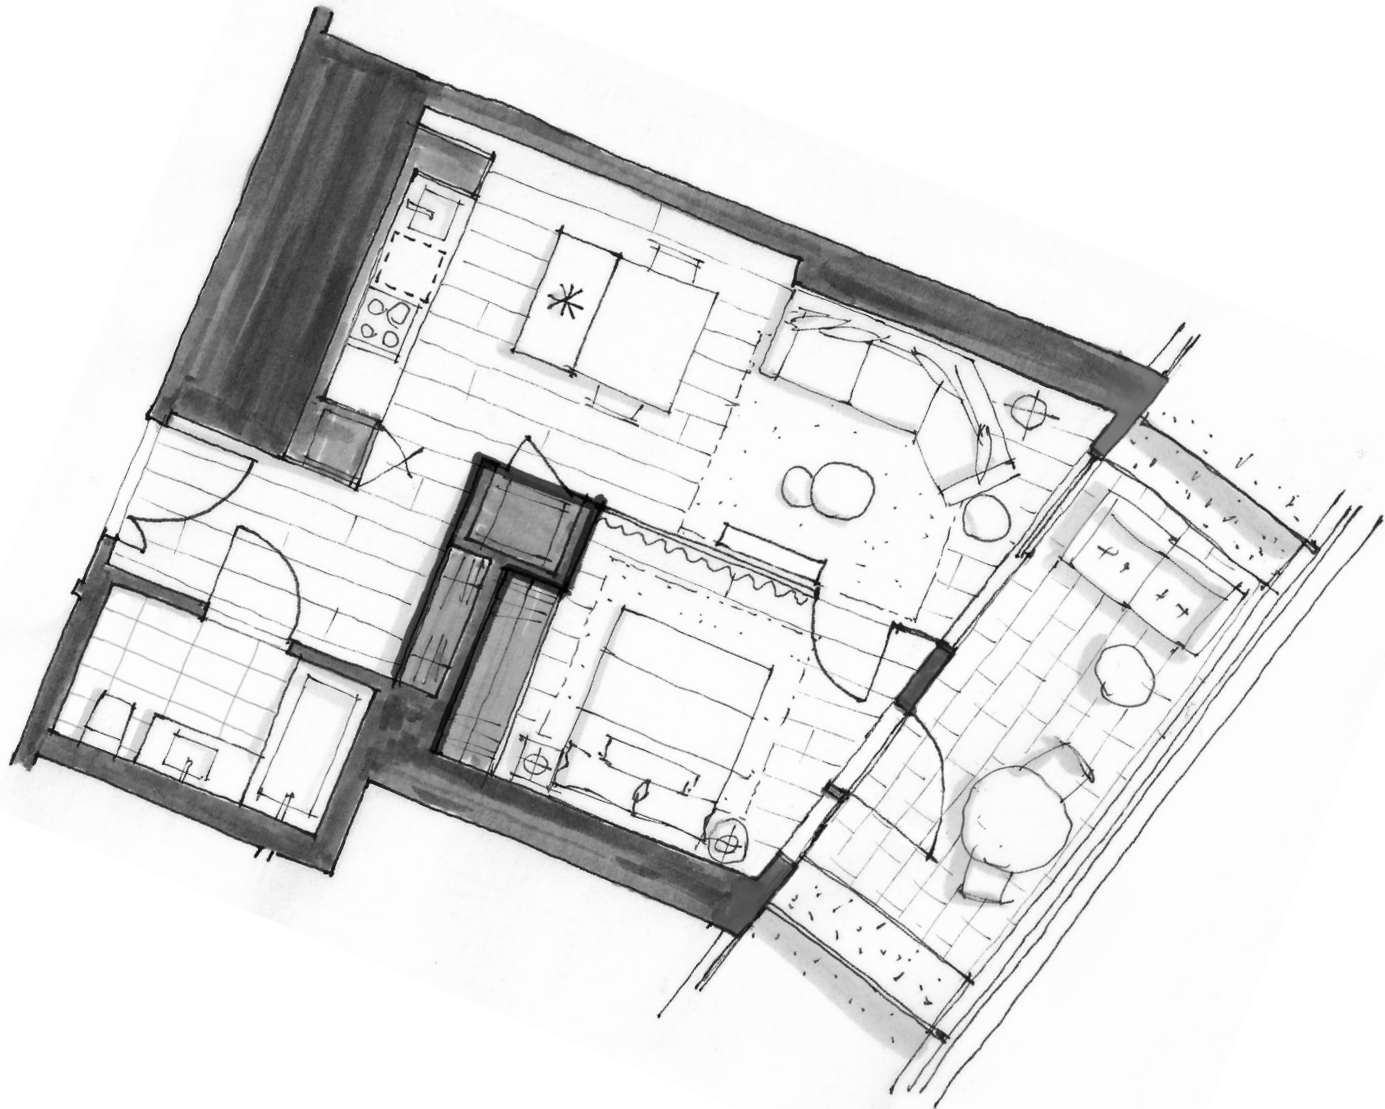

OAKRIDGE

DIMORA 2103

One Bedroom

761 Total Square Feet

Floor 21

WEST 41ST AVENUE

FLOOR 21

PIERO LISSONI
× **OAKRIDGE**

Dimensions, sizes, specifications, renderings, layouts and materials are approximate only and subject to change without notice. Interior square footage is combined with balcony square footage and included in total advertised square footage of the homes. Exterior walls and glazing, balcony configurations, fascia, guardrails, screens and façade panel locations are approximate and vary in area and extent depending on the home. Please ask sales representative for details. E.&O.E.