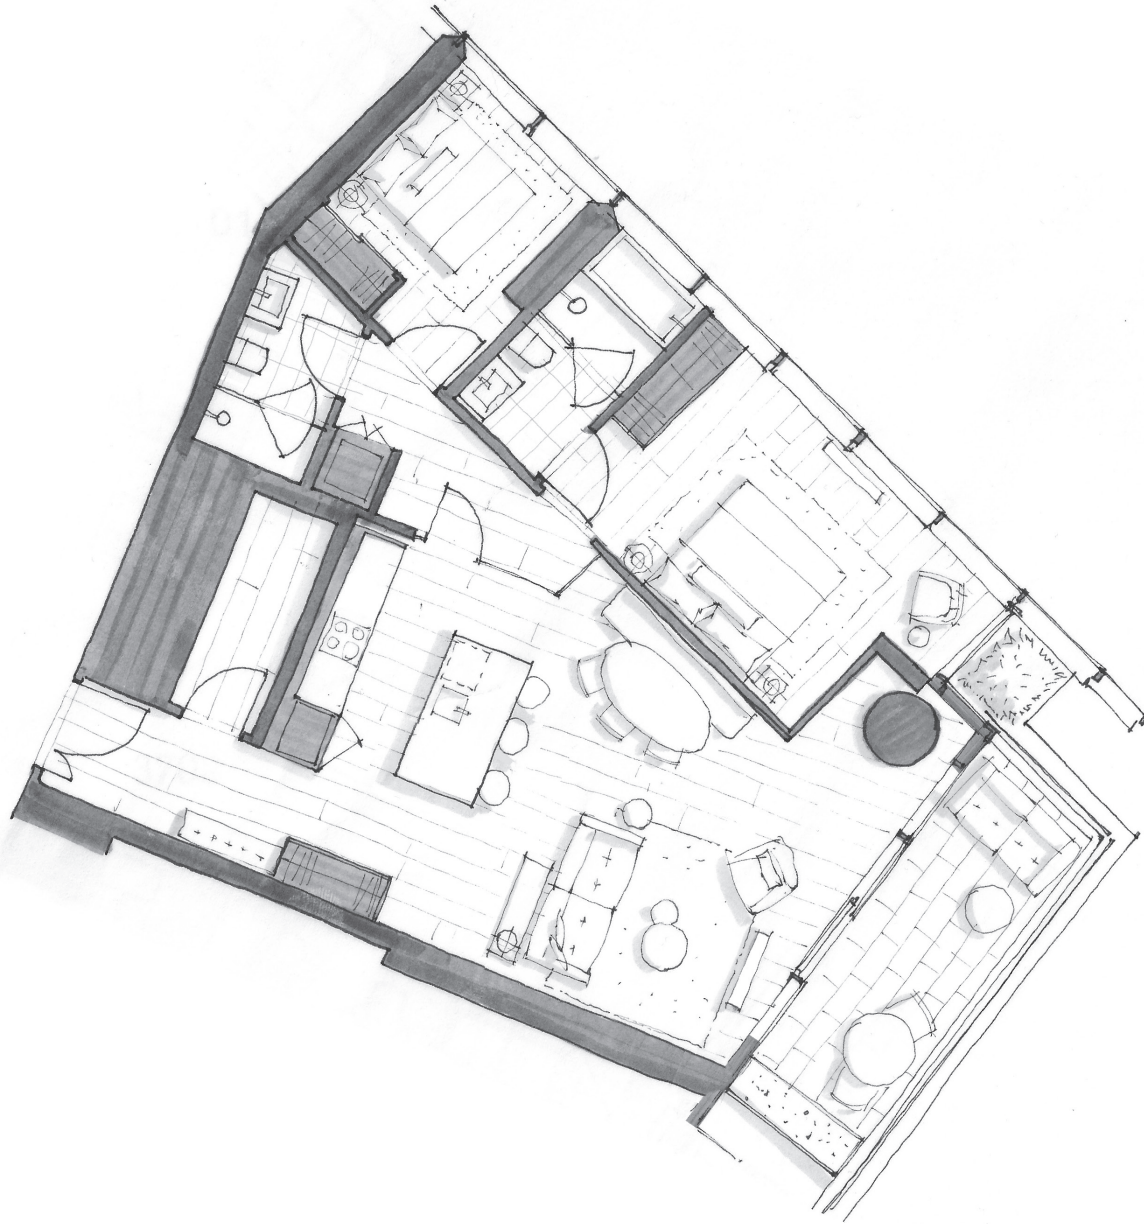

OAKRIDGE

DIMORA 1902

Two Bedroom

1,306 Total Square Feet

Floor 19

WEST 41ST AVENUE

FLOOR 19

PIERO LISSONI
× **OAKRIDGE**

Dimensions, sizes, specifications, renderings, layouts and materials are approximate only and subject to change without notice. Interior square footage is combined with balcony square footage and included in total advertised square footage of the homes. Exterior walls and glazing, balcony configurations, fascia, guardrails, screens and façade panel locations are approximate and vary in area and extent depending on the home. Please ask sales representative for details. E.&O.E.