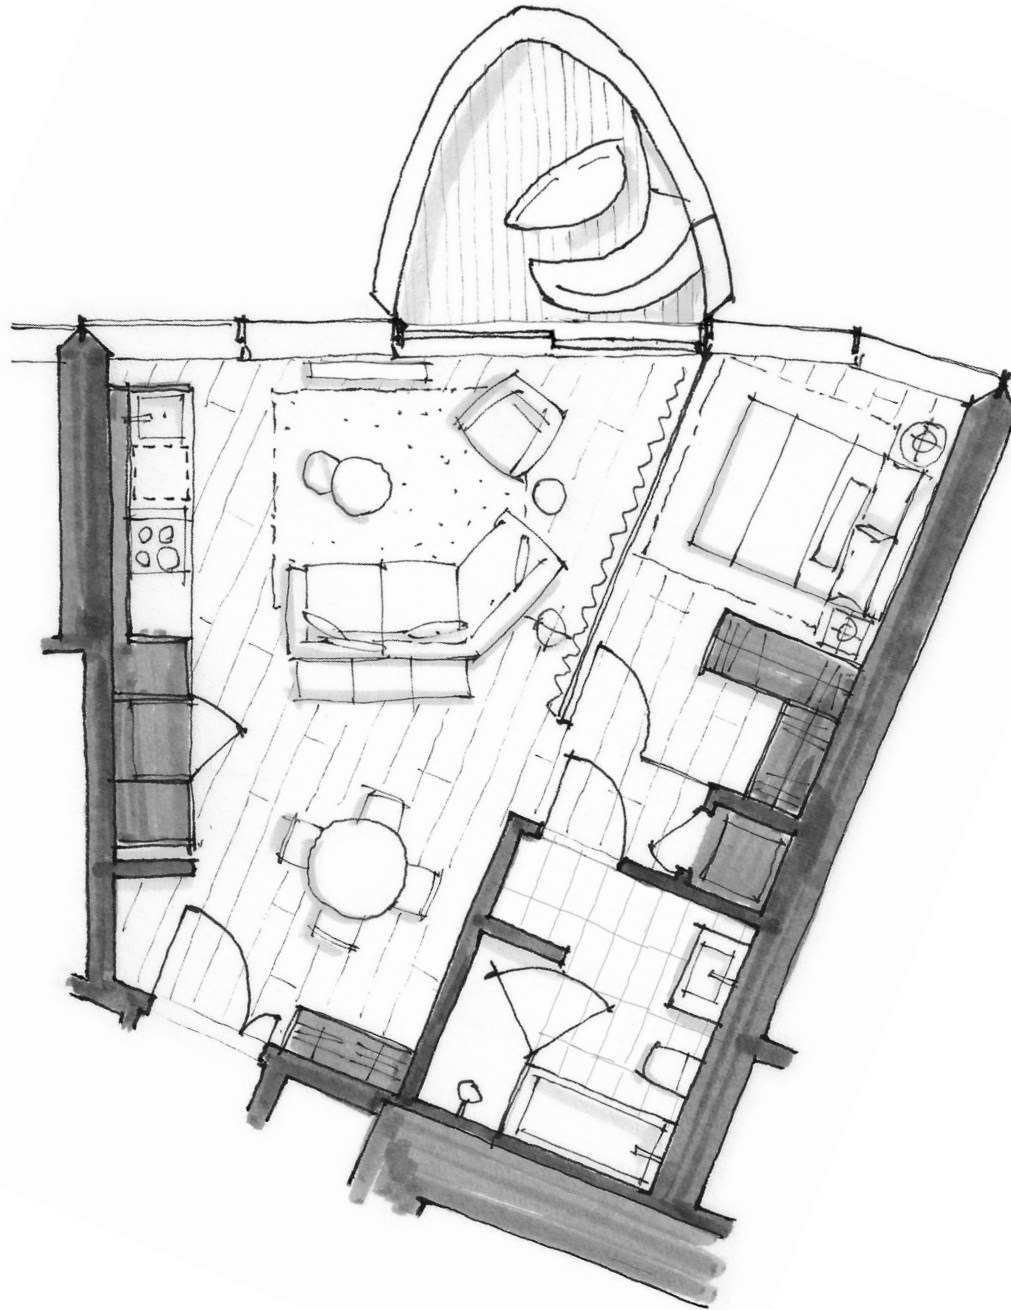

OAKRIDGE

DIMORA 1808

One Bedroom + Sanctuary

703 Total Square Feet

Floor 18

WEST 41ST AVENUE

FLOOR 18

PIERO LISSONI
× **OAKRIDGE**

Dimensions, sizes, specifications, renderings, layouts and materials are approximate only and subject to change without notice. Interior square footage is combined with balcony square footage and included in total advertised square footage of the homes. Exterior walls and glazing, balcony configurations, fascia, guardrails, screens and façade panel locations are approximate and vary in area and extent depending on the home. Please ask sales representative for details. E.&O.E.