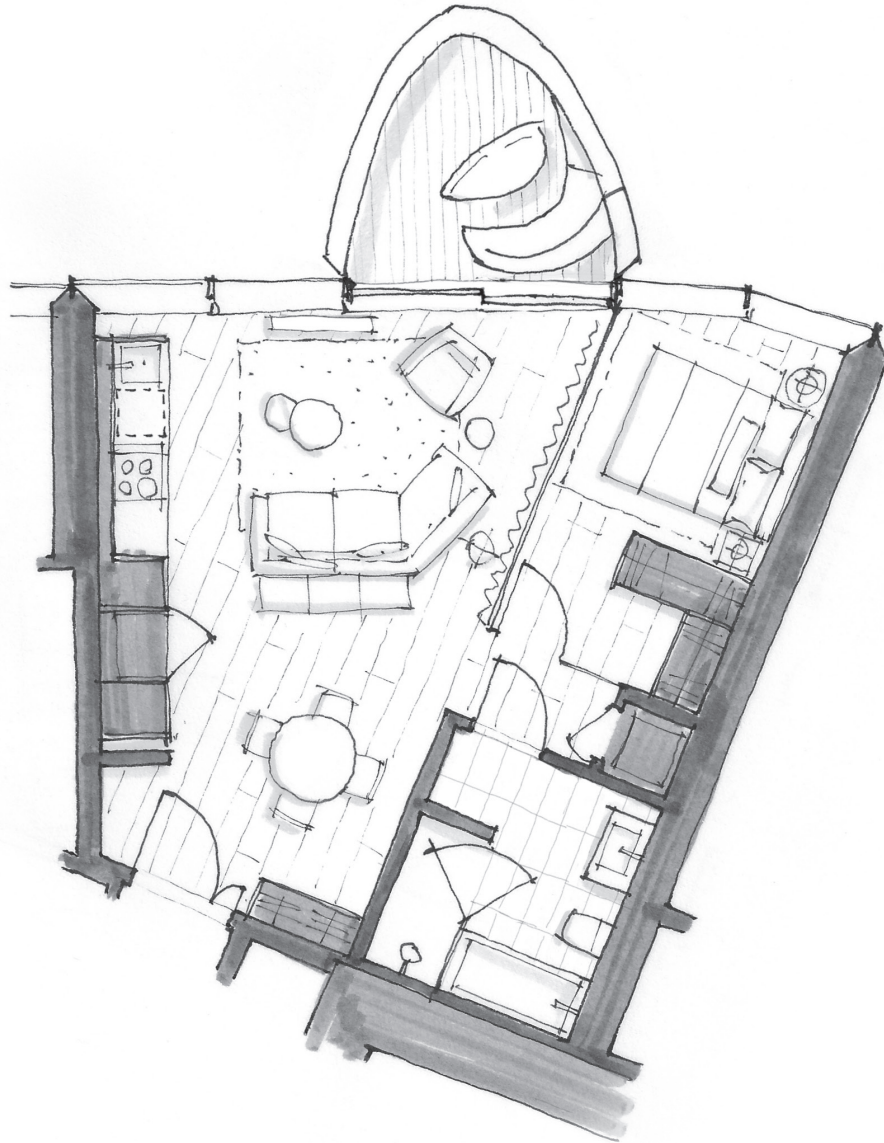

OAKRIDGE

DIMORA 1112

One Bedroom + Sanctuary

704 Total Square Feet

Floor 11

PIERO LISSONI
× **OAKRIDGE**

Dimensions, sizes, specifications, renderings, layouts and materials are approximate only and subject to change without notice. Interior square footage is combined with balcony square footage and included in total advertised square footage of the homes. Exterior walls and glazing, balcony configurations, fascia, guardrails, screens and façade panel locations are approximate and vary in area and extent depending on the home. Please ask sales representative for details. E.&O.E.