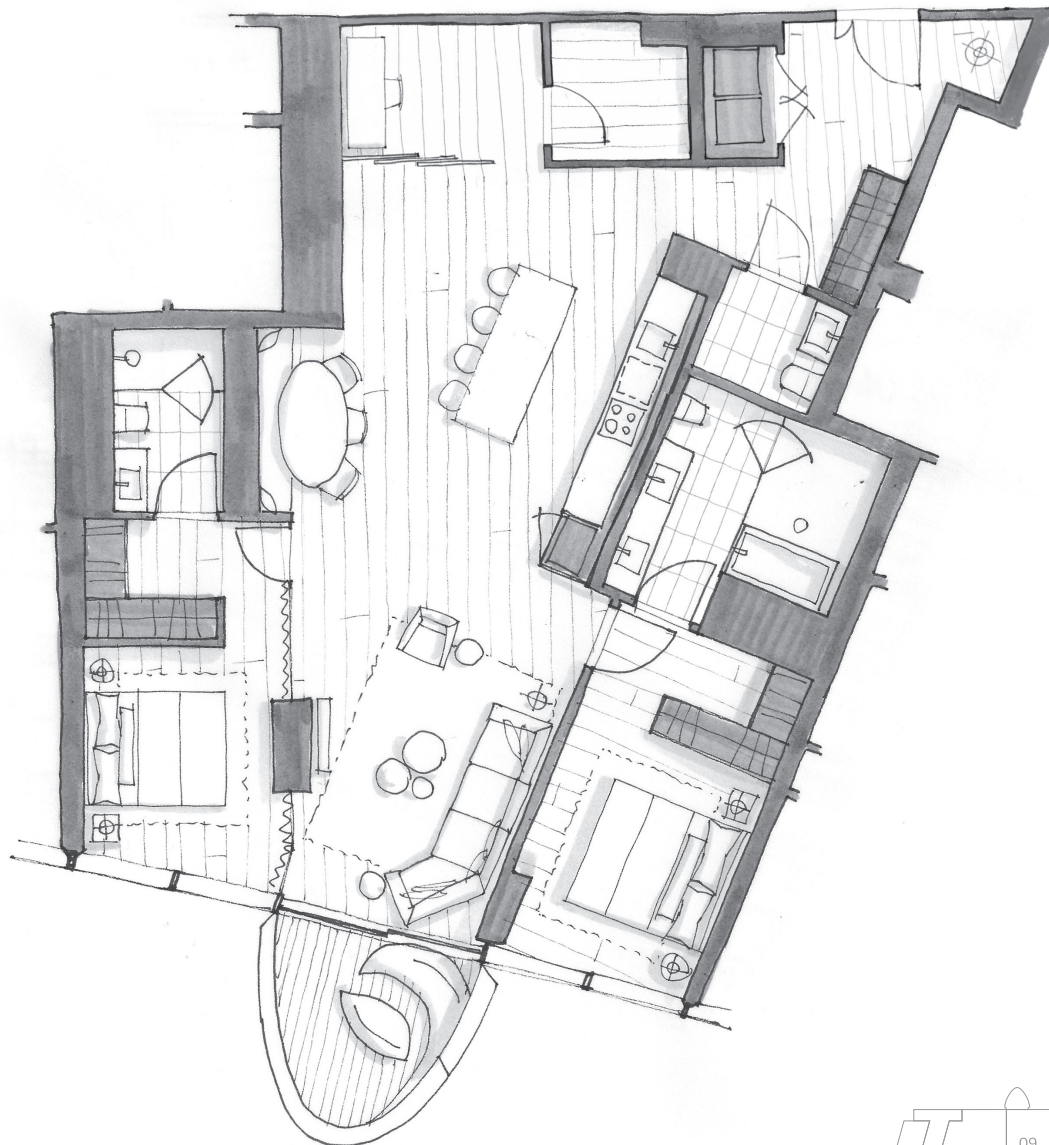

OAKRIDGE

DIMORA 1106

Two Bedroom + Sanctuary

1,537 Total Square Feet

Floor 11

PIERO LISSONI
× **OAKRIDGE**

Dimensions, sizes, specifications, renderings, layouts and materials are approximate only and subject to change without notice. Interior square footage is combined with balcony square footage and included in total advertised square footage of the homes. Exterior walls and glazing, balcony configurations, fascia, guardrails, screens and façade panel locations are approximate and vary in area and extent depending on the home. Please ask sales representative for details. E.&O.E.