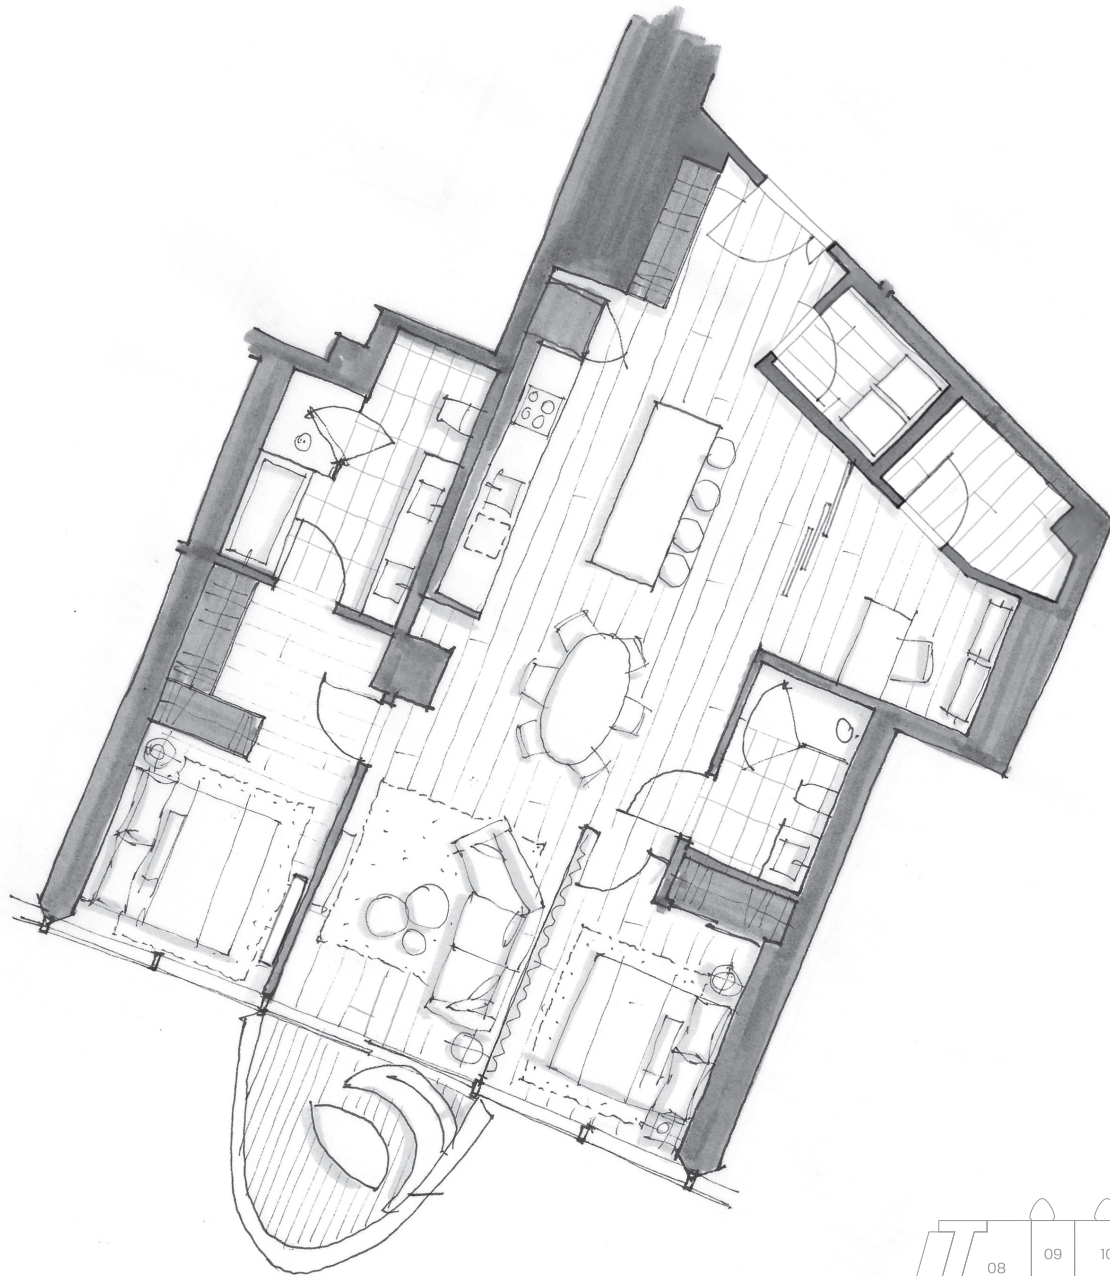

OAKRIDGE

DIMORA 1104

Two Bedroom + Sanctuary

1,247 Total Square Feet

Floor 11

PIERO LISSONI
× **OAKRIDGE**

Dimensions, sizes, specifications, renderings, layouts and materials are approximate only and subject to change without notice. Interior square footage is combined with balcony square footage and included in total advertised square footage of the homes. Exterior walls and glazing, balcony configurations, fascia, guardrails, screens and façade panel locations are approximate and vary in area and extent depending on the home. Please ask sales representative for details. E.&O.E.

westbank²⁵