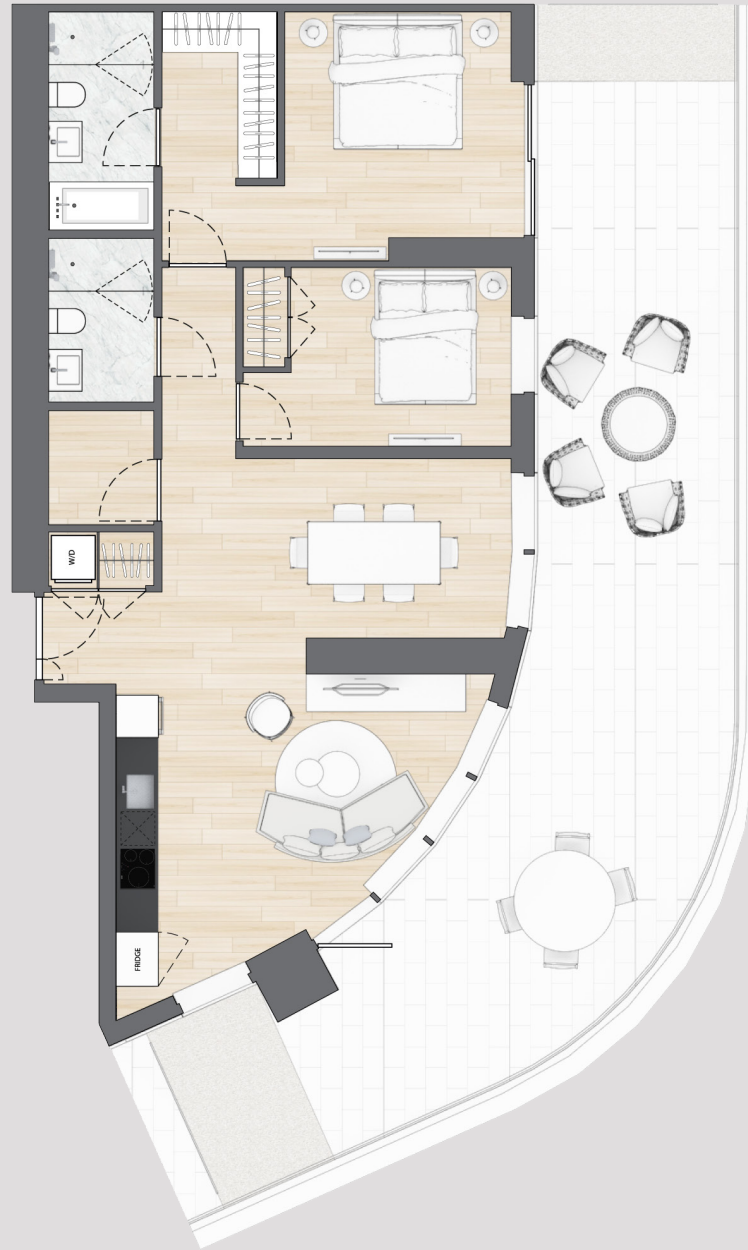

Casa 701

Two Bedroom + Atelier
1,086 Total Square Feet
Floor 7

Dimensions, sizes, specifications, layouts and materials are approximate only and subject to change without notice. Interior square footage is combined with balcony square footage and included in total advertised square footage of the homes. Exterior walls and glazing, balcony configurations, fascia, guard-rails, screens and facade panel locations are approximate and vary in area and extent depending on the home. Please ask sales representative for details. E. & O. E.