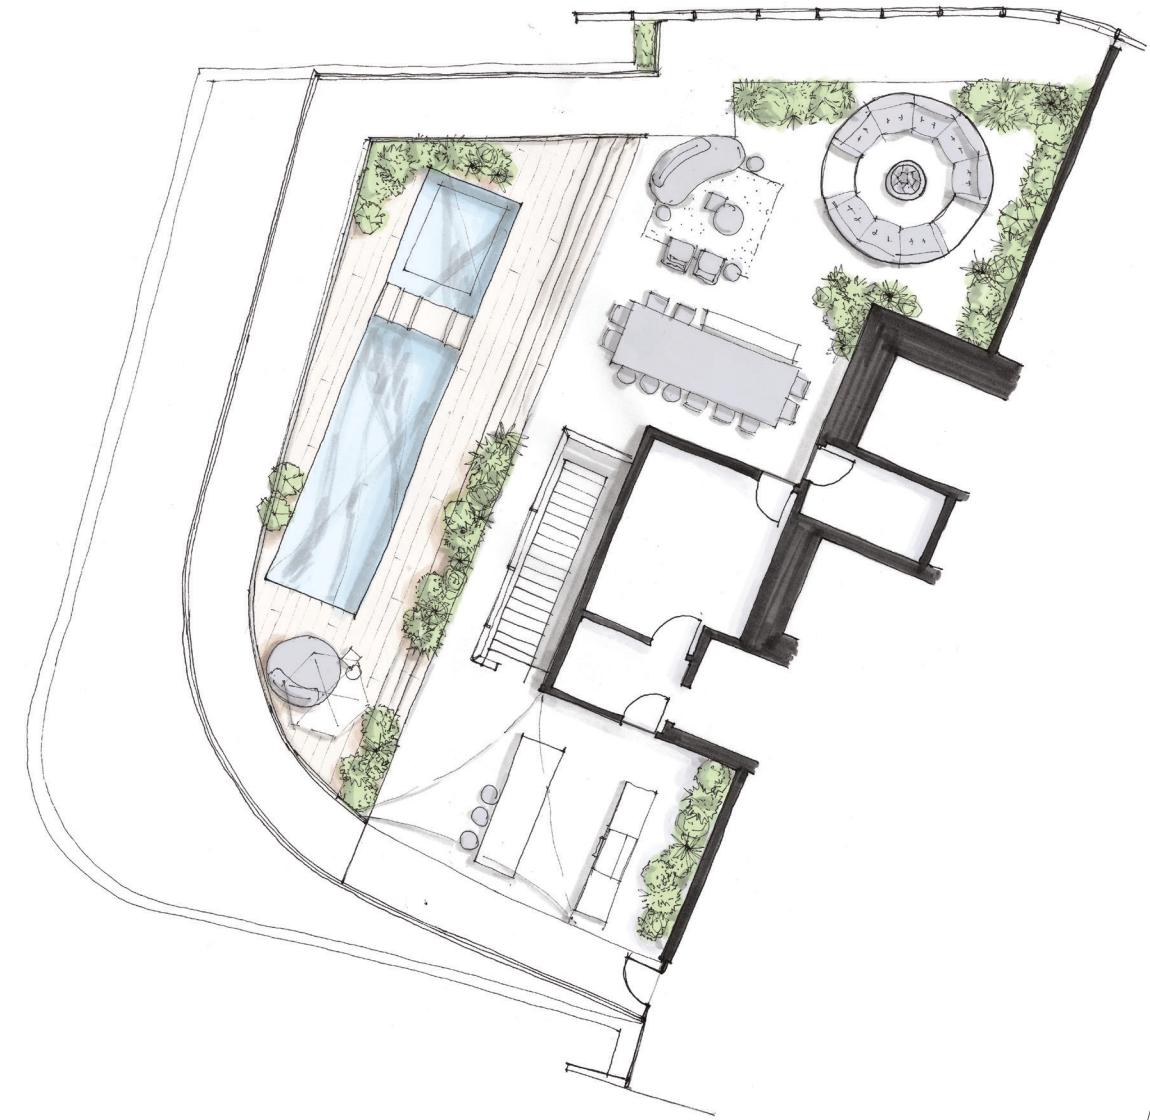

PENTHOUSE POOL VILLA 02

Three Bedrooms, Atelier + Sanctuary
 7,250 Total Square Feet
 Penthouse Pool Villa with Rooftop
 Floor 42

PENTHOUSE POOL VILLA 02

Rooftop Level

PIERO LISSONI
 × OAKRIDGE

Dimensions, sizes, specifications, renderings, layouts and materials are approximate only and subject to change without notice. Interior square footage is combined with balcony square footage and included in total advertised square footage of the homes. Exterior walls and glazing, balcony configurations, fascia, guardrails, screens and façade panel locations are approximate and vary in area and extent depending on the home. Please ask sales representative for details. E.&O.E.