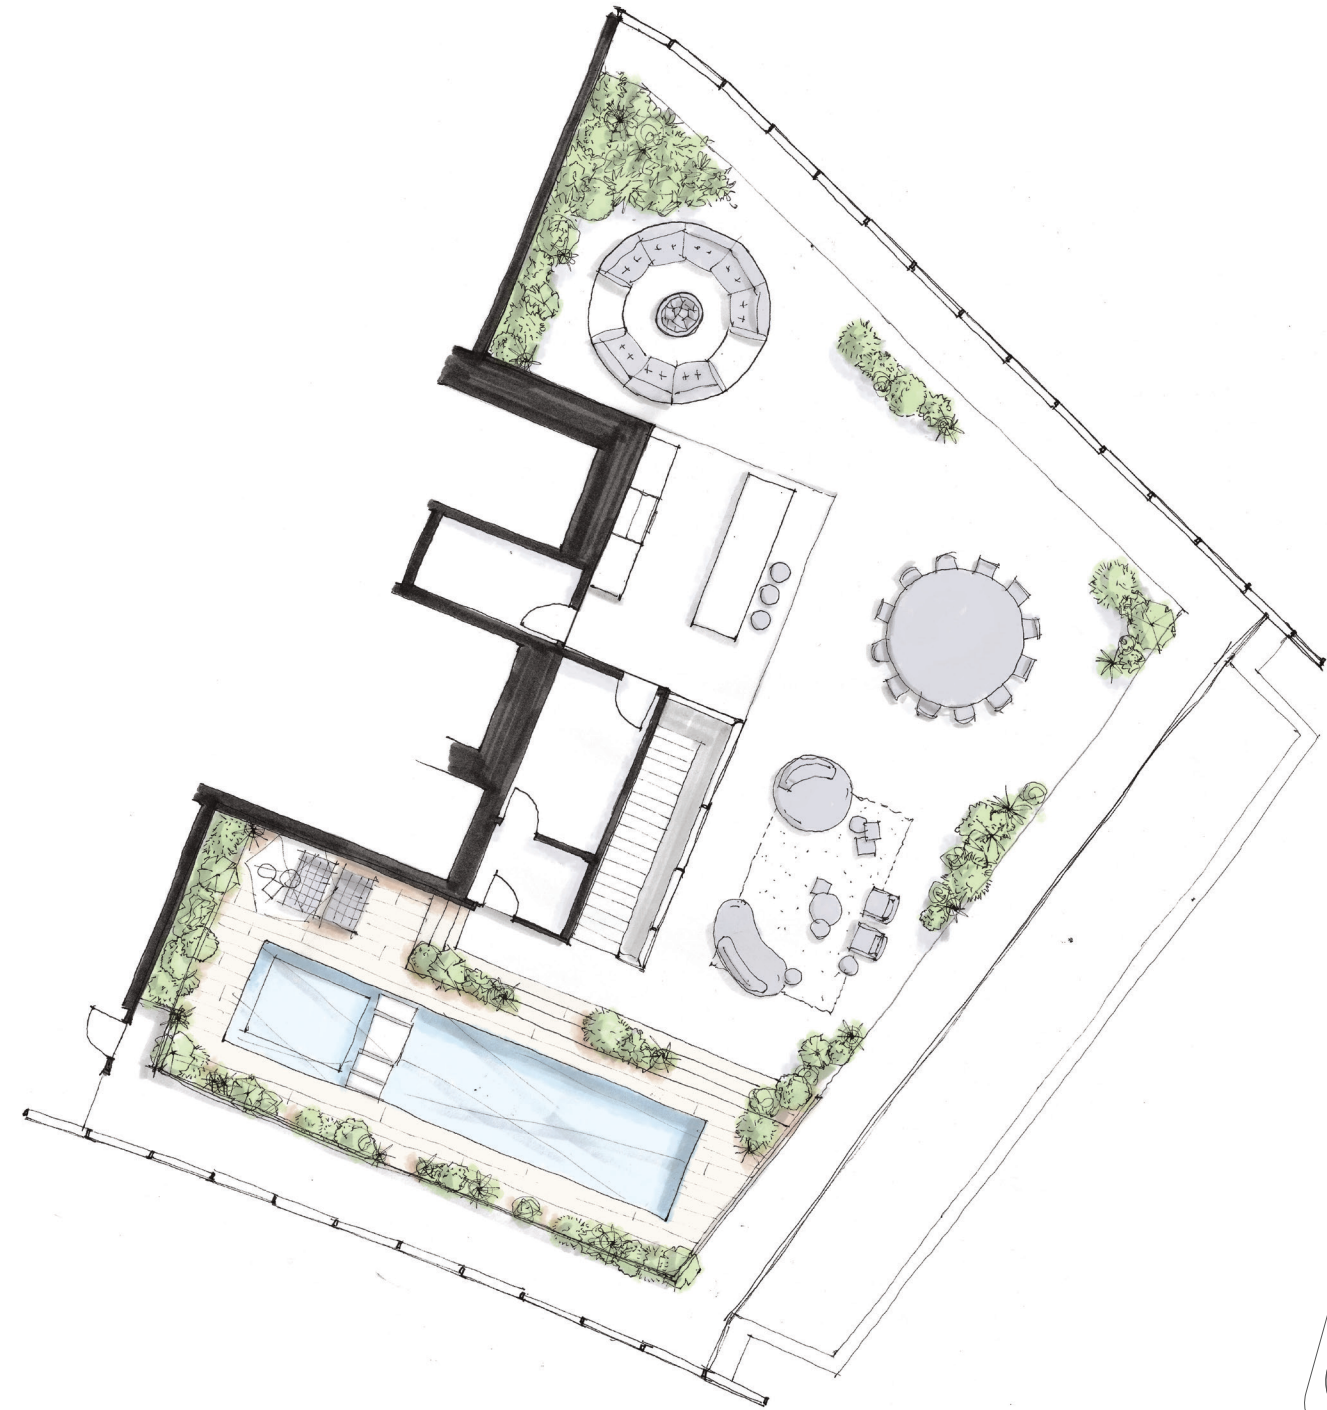

## PENTHOUSE POOL VILLA 01

Four Bedroom + Sanctuary  
 7,218 Total Square Feet  
 Penthouse Pool Villa with Rooftop  
 Floor 42

## PENTHOUSE POOL VILLA 01

Rooftop Level

WEST 41ST AVENUE

FLOOR 42 ↑ N

PIERO LISSONI  
 × OAKRIDGE

Dimensions, sizes, specifications, renderings, layouts and materials are approximate only and subject to change without notice. Interior square footage is combined with balcony square footage and included in total advertised square footage of the homes. Exterior walls and glazing, balcony configurations, fascia, guardrails, screens and façade panel locations are approximate and vary in area and extent depending on the home. Please ask sales representative for details. E.&O.E.