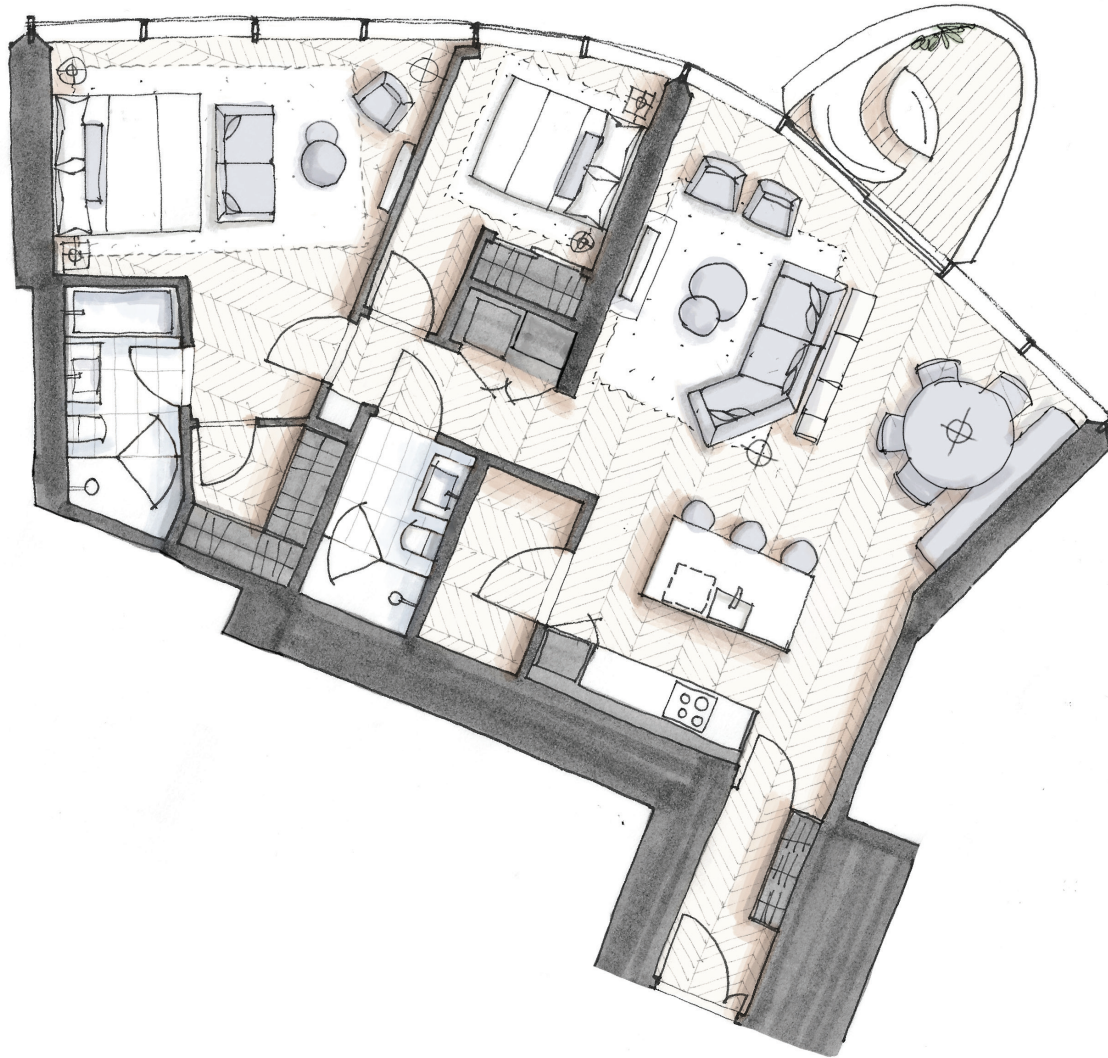

OAKRIDGE

PALAZZO 2801

Two Bedroom + Sanctuary

1,324 Total Square Feet

Floor 28

WEST 41ST AVENUE

FLOOR 28

PIERO LISSONI
x OAKRIDGE
Palazzi

Dimensions, sizes, specifications, renderings, layouts and materials are approximate only and subject to change without notice. Interior square footage is combined with balcony square footage and included in total advertised square footage of the homes. Exterior walls and glazing, balcony configurations, fascia, guardrails, screens and façade panel locations are approximate and vary in area and extent depending on the home. Please ask sales representative for details. E.&O.E.