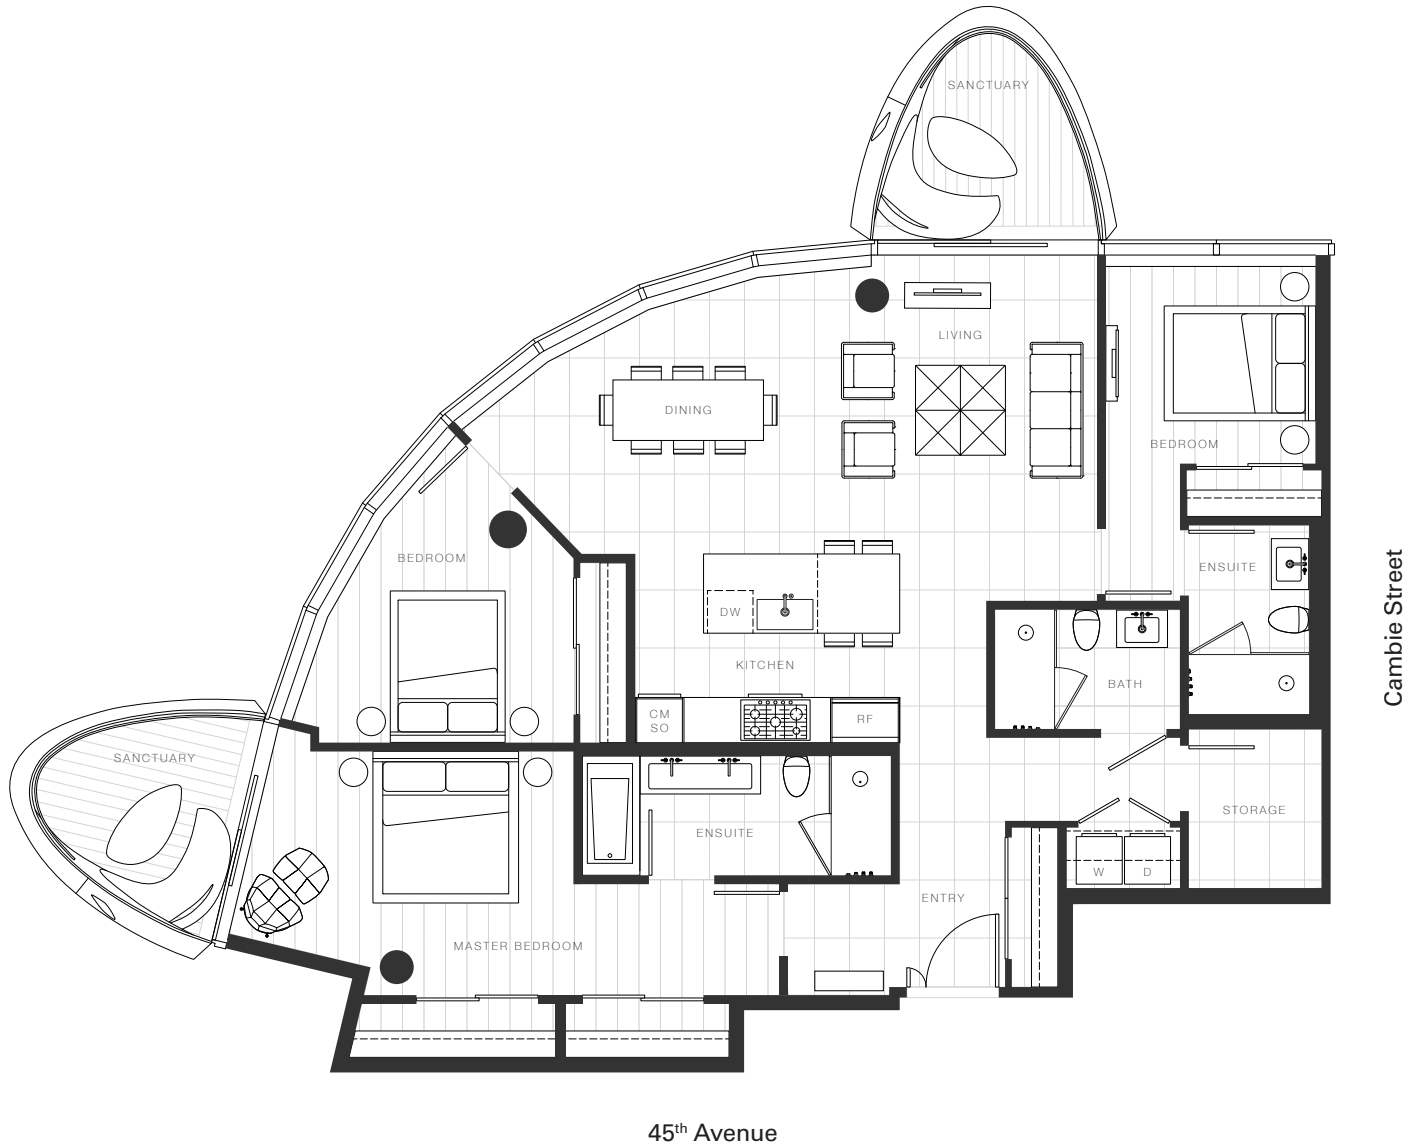

X Clémade

Penthouse 4

Total Living: 1,553 ft²

OAKRIDGE X CLÉMANDE

Dimensions, sizes, specifications, layouts and materials are approximate and provided for information purposes only and are not represented as being the actual final areas and dimensions. Prospective purchasers are advised that interior square footage is combined with balcony square footage and included in total advertised square footage of the homes. Exterior walls and glazing, balcony configurations, fascia, guard-rails, screens and façade panel locations are approximate and provided for information purposes only, and will vary in area, type, specifications, and extent depending on the home. The locations shown are not represented as being the final locations of these items. All of the foregoing (including without limitation the dimensions and layout) are subject to change in the developer's sole discretion, without compensation or notice. Please ask sales representative for details. E. & O.E.