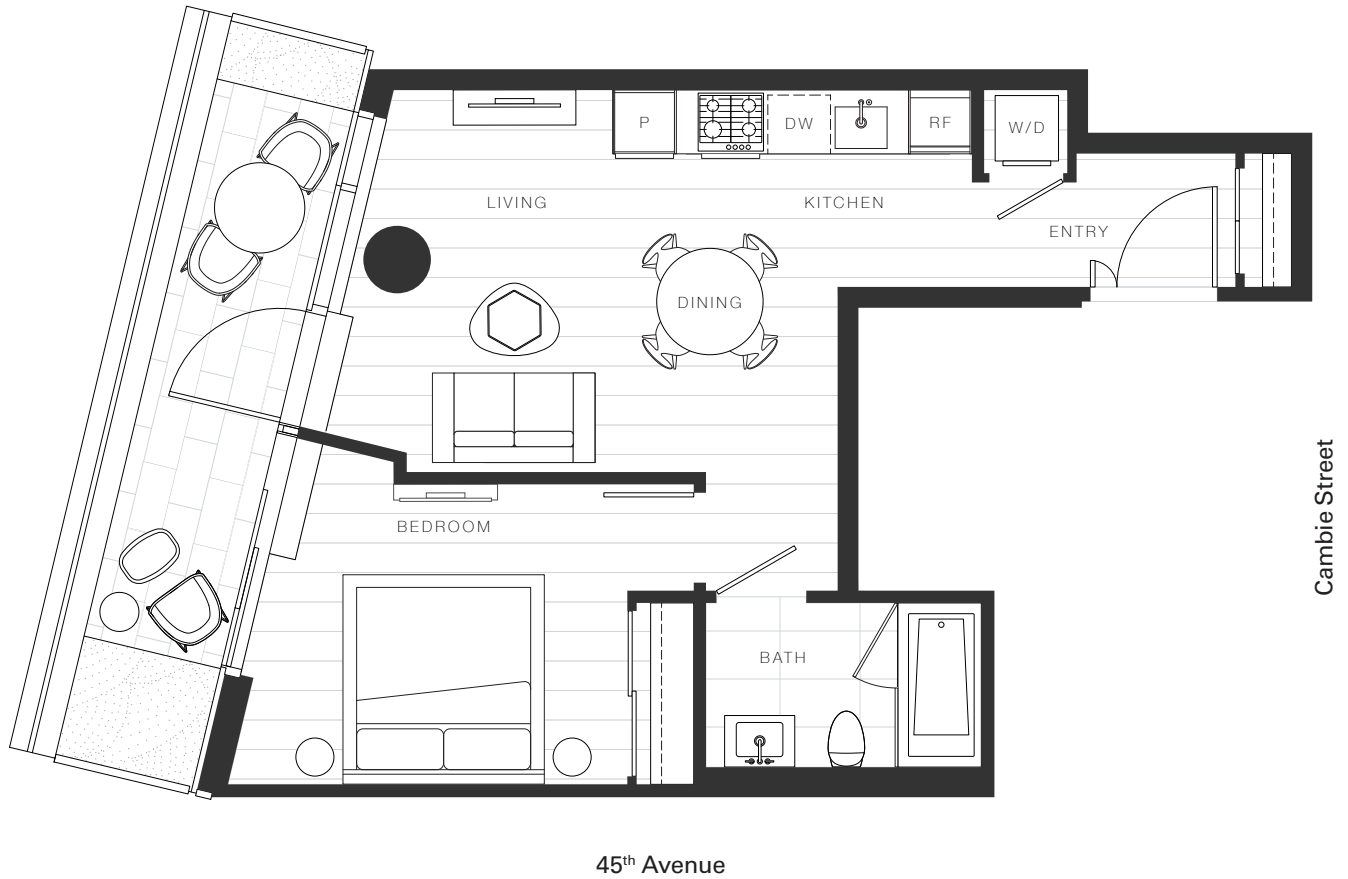

X Clémade

Home 953

—
1 Bedroom

Total Living: 646 ft²

OAKRIDGE X CLÉMANDE

Dimensions, sizes, specifications, layouts and materials are approximate and provided for information purposes only and are not represented as being the actual final areas and dimensions. Prospective purchasers are advised that interior square footage is combined with balcony square footage and included in total advertised square footage of the homes. Exterior walls and glazing, balcony configurations, fascia, guard-rails, screens and façade panel locations are approximate and provided for information purposes only, and will vary in area, type, specifications, and extent depending on the home. The locations shown are not represented as being the final locations of these items. All of the foregoing (including without limitation the dimensions and layout) are subject to change in the developer's sole discretion, without compensation or notice. Please ask sales representative for details. E. & O.E.