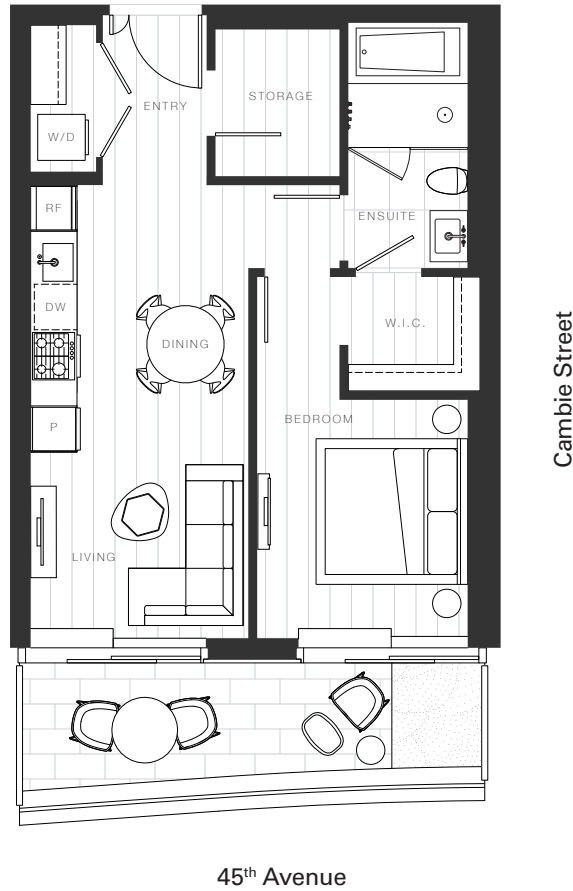

X Clémante

Home 951

—  
1 Bedroom

Total Living: 689 ft<sup>2</sup>

**OAKRIDGE X CLÉMANDE**

Dimensions, sizes, specifications, layouts and materials are approximate and provided for information purposes only and are not represented as being the actual final areas and dimensions. Prospective purchasers are advised that interior square footage is combined with balcony square footage and included in total advertised square footage of the homes. Exterior walls and glazing, balcony configurations, fascia, guard-rails, screens and façade panel locations are approximate and provided for information purposes only, and will vary in area, type, specifications, and extent depending on the home. The locations shown are not represented as being the final locations of these items. All of the foregoing (including without limitation the dimensions and layout) are subject to change in the developer's sole discretion, without compensation or notice. Please ask sales representative for details. E. & O.E.