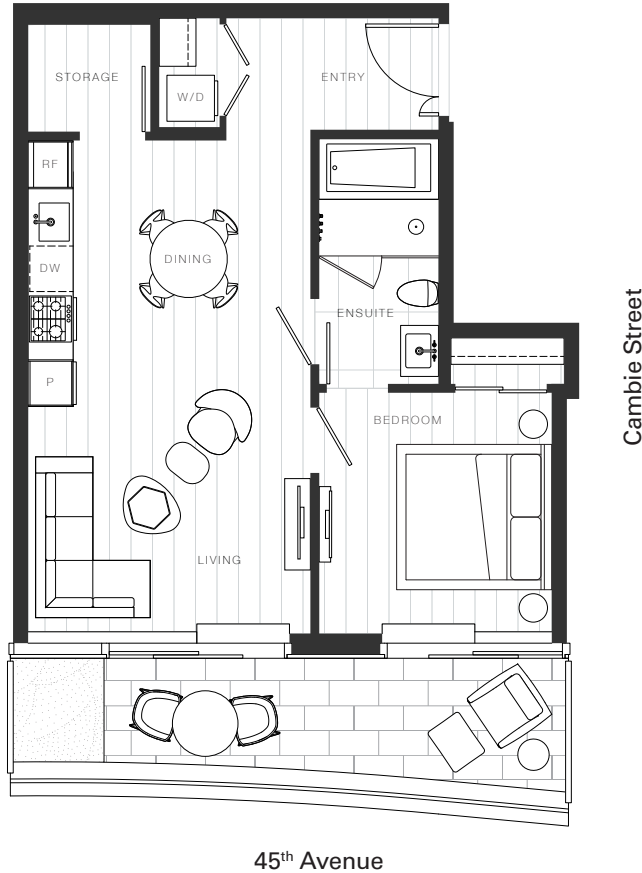

X Clémade

Home 950

—
1 Bedroom

Total Living: 743 ft²

OAKRIDGE X CLÉMANDE

Dimensions, sizes, specifications, layouts and materials are approximate and provided for information purposes only and are not represented as being the actual final areas and dimensions. Prospective purchasers are advised that interior square footage is combined with balcony square footage and included in total advertised square footage of the homes. Exterior walls and glazing, balcony configurations, fascia, guard-rails, screens and façade panel locations are approximate and provided for information purposes only, and will vary in area, type, specifications, and extent depending on the home. The locations shown are not represented as being the final locations of these items. All of the foregoing (including without limitation the dimensions and layout) are subject to change in the developer's sole discretion, without compensation or notice. Please ask sales representative for details. E. & O.E.