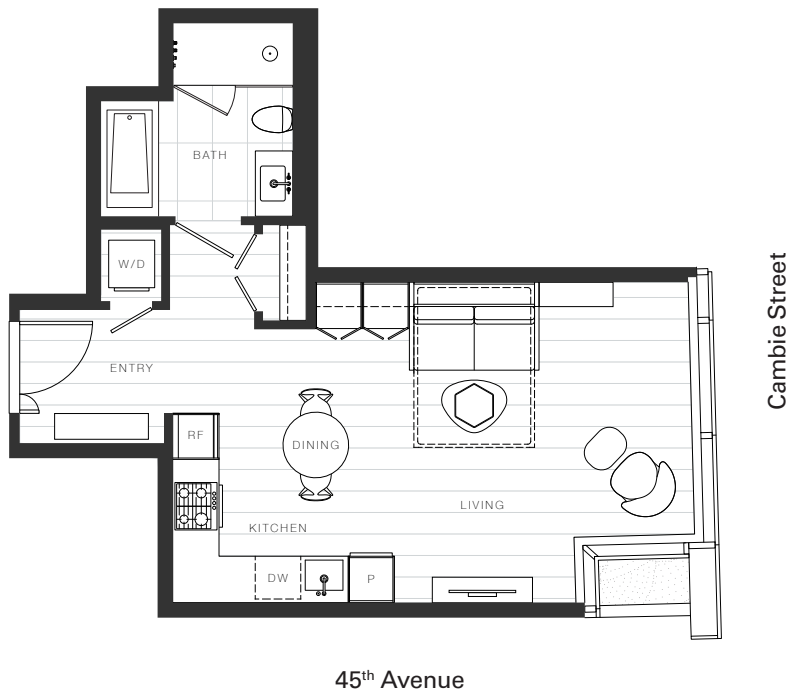

X Clémante

Home 948

—
Studio

Total Living: 507 ft²

OAKRIDGE X CLÉMANDE

Dimensions, sizes, specifications, layouts and materials are approximate and provided for information purposes only and are not represented as being the actual final areas and dimensions. Prospective purchasers are advised that interior square footage is combined with balcony square footage and included in total advertised square footage of the homes. Exterior walls and glazing, balcony configurations, fascia, guard-rails, screens and façade panel locations are approximate and provided for information purposes only, and will vary in area, type, specifications, and extent depending on the home. The locations shown are not represented as being the final locations of these items. All of the foregoing (including without limitation the dimensions and layout) are subject to change in the developer's sole discretion, without compensation or notice. Please ask sales representative for details. E. & O.E.