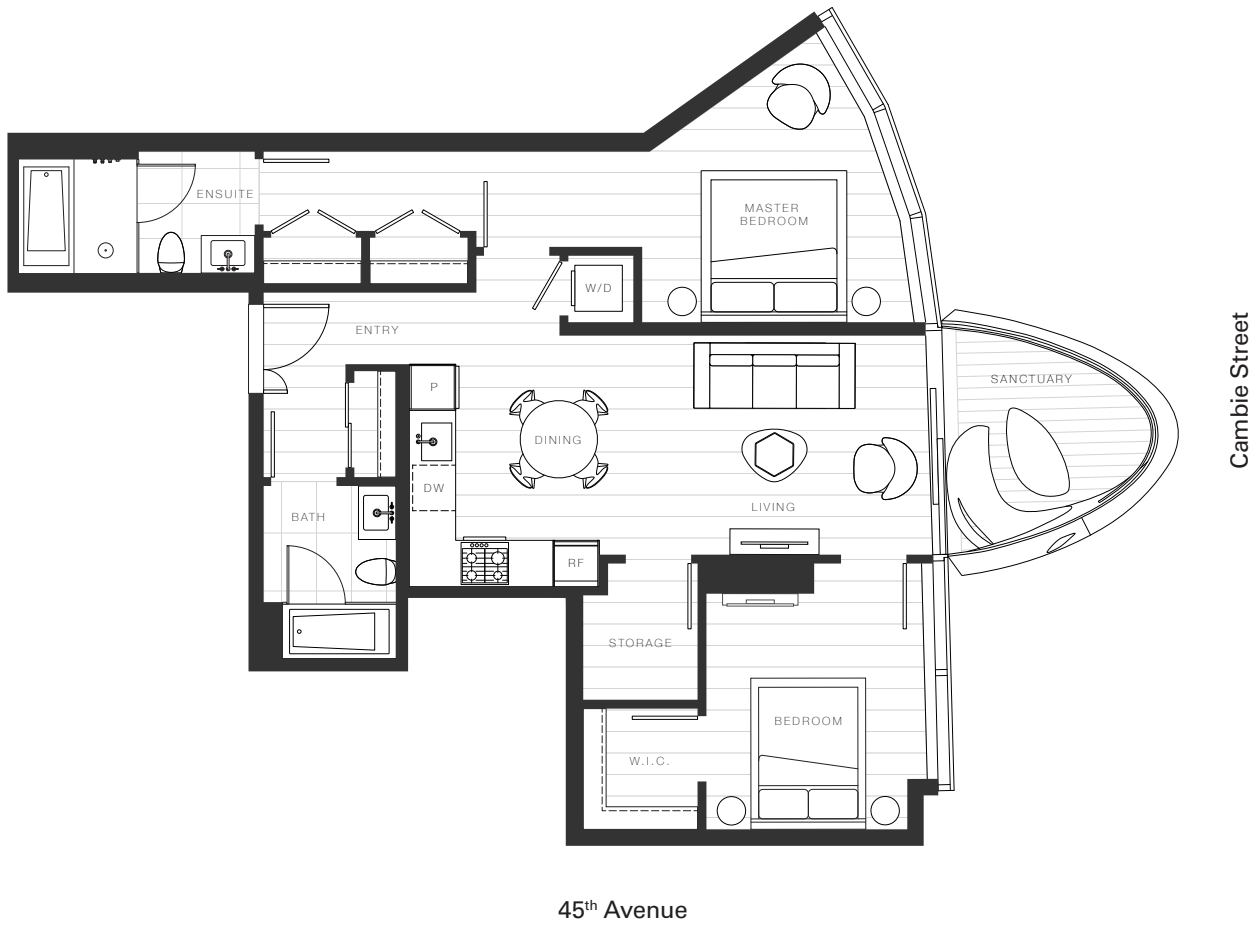

X Clémante

Home 947

—  
2 Bedroom

Total Living: 967 ft<sup>2</sup>

## OAKRIDGE X CLÉMANDE

Dimensions, sizes, specifications, layouts and materials are approximate and provided for information purposes only and are not represented as being the actual final areas and dimensions. Prospective purchasers are advised that interior square footage is combined with balcony square footage and included in total advertised square footage of the homes. Exterior walls and glazing, balcony configurations, fascia, guard-rails, screens and façade panel locations are approximate and provided for information purposes only, and will vary in area, type, specifications, and extent depending on the home. The locations shown are not represented as being the final locations of these items. All of the foregoing (including without limitation the dimensions and layout) are subject to change in the developer's sole discretion, without compensation or notice. Please ask sales representative for details. E. & O.E.